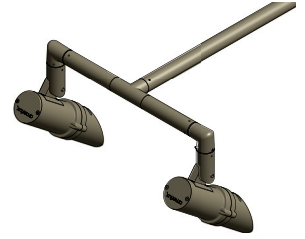

ACION WALL MOUNTED LED LUMINAIRE

U.1.9.17

The Amerlux Acion luminaire employs solid state technology and precision engineering to provide small scale LED solutions in landscape and architecture layouts. All components are encapsulated inside a single attractive enclosure designed for superior performance in weather resistant applications. Offered in a choice of beam spreads, finishes, and color temperatures, and glare shield are also available.

CONSTRUCTION:

- IP67 sealed optical chamber and integral driver chamber
- Easy "two-screw" integral driver access, does not disturb optical chamber seal
- Flush lens prevents puddles/water deposits in upward facing applications
- Knuckle mount
- Vertical aiming lock, with tamper-resistant tooled locking after final aiming

OPTICS:

- Lumen maintenance: 70% @ 50,000 hours
- 10°, 15°, 30°, 40°, 60°, 60x10, 60x30, 90x60 beam spreads are available with secondary shaping lens
- **HGS** - Half external glare-shield field installable

- BLK** -Satin Black **TBK** -Textured Black
CLB -Classic Bronze **WHT** -White
GRN -Green **CSTM** -Custom

2WMACCS
LED

PROJECT:

TYPE:

Model	CCT	Beam Spread	Approx. Lumens	Total Efficacy	Mounting	Finish	Accessories	Arm Length	
2WMACCS	27 (2,700K) 30 (3,000K) 35 (3,500K)	Symmetric Pattern	10 (10°)	1260-1420	63-71 lm/W	K (Knuckle)	BLK CLB GRN TBK WHT	HGS Glare Shield	18" 24" 36"
			15 (15°)	1200-1360	60-68 lm/W				
			30 (30°)	1140-1300	57-65 lm/W				
			40 (40°)	1140-1300	57-65 lm/W				
			60 (60°)	1080-1240	54-62 lm/W				
		Horizontal Pattern	H6010 (60x10)	1260-1140	63-57 lm/W				
	H6030 (60x30)		1140-1180	57-59 lm/W					
	H9060 (90x60)		1160-1220	58-61 lm/W					
	Vertical Pattern	V6010 (60x10)	1260-1140	63-57 lm/W					
		V6030 (60x30)	1140-1180	57-59 lm/W					
		V9060 (90x60)	1160-1220	58-61 lm/W					