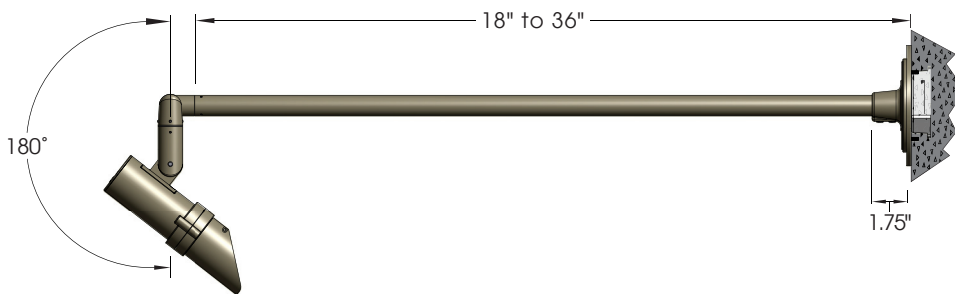

CONSTRUCTION:

- IP67 sealed optical chamber and integral driver chamber
- Easy "two-screw" integral driver access, does not disturb optical chamber seal
- Flush lens prevents puddles/water deposits in upward facing applications
- Knuckle mount
- Vertical aiming lock, with tamper-resistant tooled locking after final aiming

OPTICS:

- Lumen maintenance: 70% @ 50,000 hours
- 10°, 15°, 30°, 40°, 60°, 60x10, 60x30, 90x60 beam spreads are available with secondary shaping lens
- **HGS** - Half external glare-shield field installable

- BLK** -Satin Black **TBK** -Textured Black
CLB -Classic Bronze **WHT** -White
GRN -Green **CSTM** -Custom

2WMACCS
LED

PROJECT:

TYPE:

Model	CCT	Beam Spread	Approx. Lumens	Total Efficacy	Mounting	Finish	Accessories	Arm Length	
2WMACCS	27 (2,700K) 30 (3,000K) 35 (3,500K)	Symmetric Pattern	10 (10°)	1260-1420	63-71 lm/W	K (Knuckle)	BLK CLB GRN TBK WHT	HGS Glare Shield	18" 24" 36"
			15 (15°)	1200-1360	60-68 lm/W				
			30 (30°)	1140-1300	57-65 lm/W				
			40 (40°)	1140-1300	57-65 lm/W				
			60 (60°)	1080-1240	54-62 lm/W				
		Horizontal Pattern	H6010 (60x10)	1260-1140	63-57 lm/W				
	H6030 (60x30)		1140-1180	57-59 lm/W					
	H9060 (90x60)		1160-1220	58-61 lm/W					
	Vertical Pattern	V6010 (60x10)	1260-1140	63-57 lm/W					
		V6030 (60x30)	1140-1180	57-59 lm/W					
		V9060 (90x60)	1160-1220	58-61 lm/W					

Ordering options in **BOLD**

5 year limited warranty
AMERLUX LED

Part String

Example: **2WMACCS/30/K/BLK/36"**