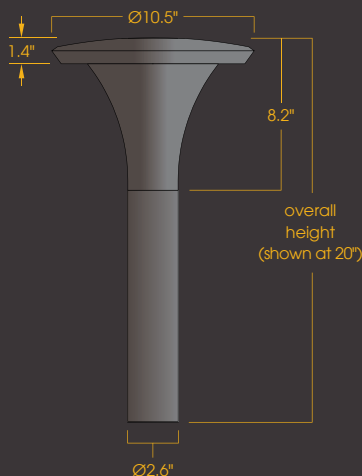

Lunetta

LED Walkway Bollard

LUN10-18/30/SDS

Features

LED integration throughout the site is possible with Amerlux's Lunetta bollard, which includes a highly efficient and long lasting LED array. A straight round 2.5" aluminum pole emanates from the ground and begins to flare until gracefully reaching the recessed light source running around the perimeter. The Lunetta bollard has no visible fasteners or hardware, which adds to its sleek design.

Product Overview

Wattage:	16W
Lumen Output:	1,420 lm (4,000K)
Color Temp:	2,700K / 3,000K / 3,500K / 4,000K
Dimming:	0-10v
Weight at 24in:	6 lbs
Max Height:	42 inches
Diameter:	10 inches

PROJECT:

TYPE:

Description:

Custom _____

Lunetta

LED Walkway Bollard

PROJECT:

TYPE:

Performance

Maximum Candela = 421.68
 Located At Horizontal Angle = 22.5
 Vertical Angle = 50
 H - Horizontal Axial Candela
 V - Vertical Axial Candela
B1-U2-G1

Model	Overall Height	CCT	Approx. Lumens Delivered	Nominal Input Power	Finish
LUN10	18 (18")	27 (2,700K)	1,310 lm	16W	ANT, BLK CLB, SDS WHT CSTM _____
	24 (24")	30 (3,000K)	1,350 lm		
	30 (30")	35 (3,500K)	1,380 lm		
	36 (36")	40 (4,000K)	1,420 lm		
	42 (42")				