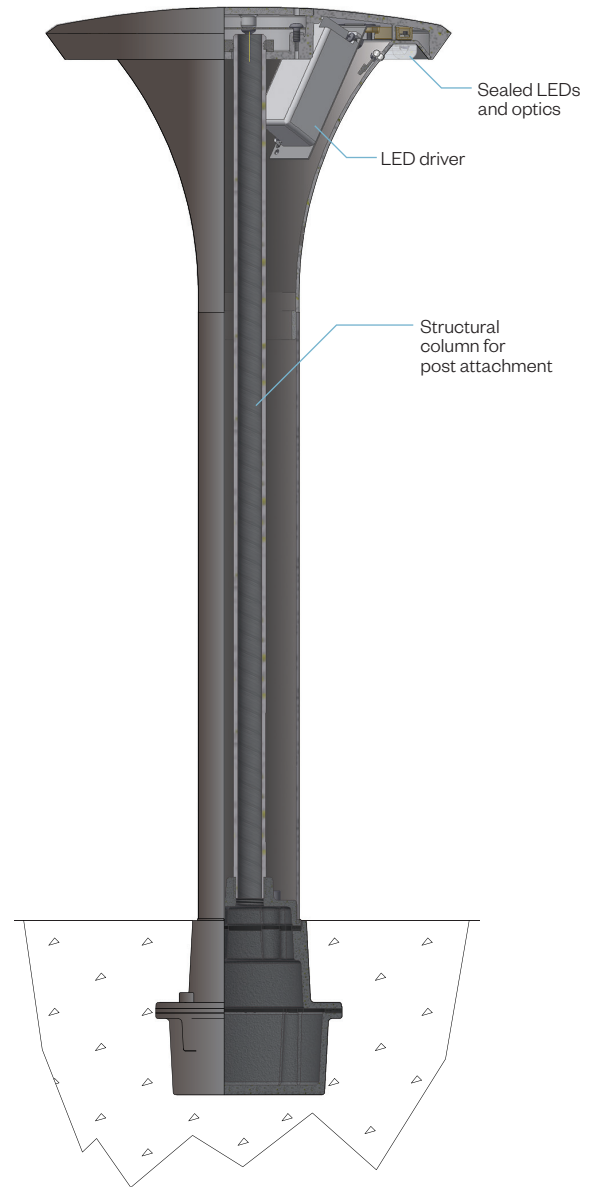

Lunetta

LED Walkway Bollard

LUN10-18/30/SDS

Features

LED integration throughout the site is possible with Amerlux's Lunetta bollard, which includes a highly efficient and long lasting LED array. A straight round 2.5" aluminum pole emanates from the ground and begins to flare until gracefully reaching the recessed light source running around the perimeter. The Lunetta bollard has no visible fasteners or hardware, which adds to its sleek design.

Product Overview

Wattage:	16W
Lumen Output:	1,420 lm (4,000K)
Color Temp:	2,700K / 3,000K / 3,500K / 4,000K
Dimming:	0-10v
Weight at 24in:	6 lbs
Max Height:	42 inches
Diameter:	10 inches

PROJECT:

TYPE:

Description:

Custom _____

Lunetta

LED Walkway Bollard

PROJECT:

TYPE:

Performance

Maximum Candela = 421.68
 Located At Horizontal Angle = 22.5
 Vertical Angle = 50
 H - Horizontal Axial Candela
 V - Vertical Axial Candela
B1-U2-G1

Cutaway View

Anchorage Details

Subterranean, thick-walled sand cast aluminum junction box with two, 1/2" NPT threaded conduit openings in bottom standard, with access for wiring and inspection

Ordering Information