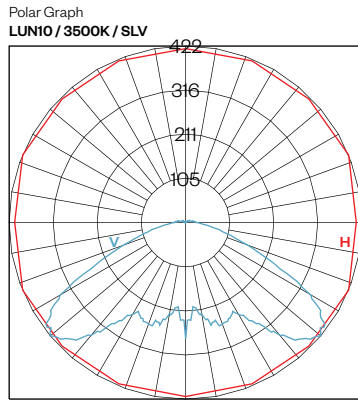

Product Overview

Wattage:	16W
Lumen Output:	1,420 lm (4,000K)
Color Temp:	2,700K / 3,000K / 3,500K / 4,000K
Dimming:	0-10v
Weight at 24in:	6 lbs
Max Height:	42 inches
Diameter:	10 inches

PROJECT:

TYPE:

Description:

Custom _____

Lunetta

LED Walkway Bollard

PROJECT:

TYPE:

Performance

Maximum Candela = 421.68
 Located At Horizontal Angle = 22.5
 Vertical Angle = 50
 H - Horizontal Axial Candela
 V - Vertical Axial Candela
B1-U2-G1

Model	Overall Height	CCT	Approx. Lumens Delivered	Nominal Input Power	Finish
LUN10	18 (18")	27 (2,700K)	1,310 lm	16W	ANT, BLK CLB, SDS WHT CSTM _____
	24 (24")	30 (3,000K)	1,350 lm		
	30 (30")	35 (3,500K)	1,380 lm		
	36 (36")	40 (4,000K)	1,420 lm		
	42 (42")				