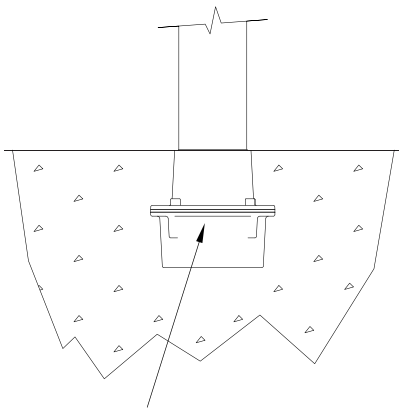

Lunetta

LED Walkway Bollard

LUN10-18/30/SDS

Features

LED integration throughout the site is possible with Amerlux's Lunetta bollard, which includes a highly efficient and long lasting LED array. A straight round 2.5" aluminum pole emanates from the ground and begins to flare until gracefully reaching the recessed light source running around the perimeter. The Lunetta bollard has no visible fasteners or hardware, which adds to its sleek design.

Custom _____

Lunetta

LED Walkway Bollard

PROJECT:

TYPE:

Performance

Maximum Candela = 421.68
 Located At Horizontal Angle = 22.5
 Vertical Angle = 50
 H - Horizontal Axial Candela
 V - Vertical Axial Candela
B1-U2-G1

Cutaway View

Anchorage Details

Subterranean, thick-walled sand cast aluminum junction box with two, 1/2" NPT threaded conduit openings in bottom standard, with access for wiring and inspection

Ordering Information