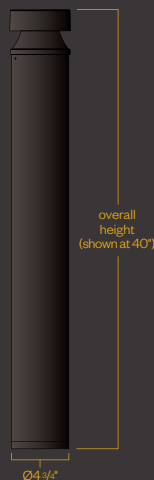

Dark Sky

LED Walkway Bollard

AB5/40/B

Features

The LED Full Cutoff Bollard with a choice of shielding options, is designed to replace HID lighting systems up to 70w MH or HPS. This bollard is ideal for retail centers, industrial parks, schools and universities, public transit and airports, office buildings and medical facilities.

Product Overview

Wattage:	19W
Lumen Output:	674 lm
Color Temp:	4,000K
Max Height:	40 inches
Diameter:	4 3/4 inches

PROJECT:

TYPE:

Housing:

Extruded Aluminum Housing with Flush Mounting Base & Vandal-Resistant Screws, Flat Top. Bollards Can Be Cut to Custom Lengths Upon Request.

Listing & Ratings:

CSA: Listed for Wet Locations, ANSI/UL 1598, 8750
IP66 Sealed LED Compartment.

Styles:

360° Light Distribution, 120° Shield or 180° Shield

Lens:

clear polycarbonate vandal-resistant horizontal lens is recessed in the top of the bollard.

- Z (Bronze)
- B (Black)
- C (Custom)

Dark Sky

LED Walkway Bollard

PROJECT:

TYPE:

Performance

AB5-40-180 POLAR GRAPH

Maximum Candela = 436.38
 Located At Horizontal Angle = 345, Vertical Angle = 20
 Vertical Plane Through Horizontal Angles (345 - 165) (Through Max. Cd.)
 Horizontal Cone Through Vertical Angle (20) (Through Max. Cd.)