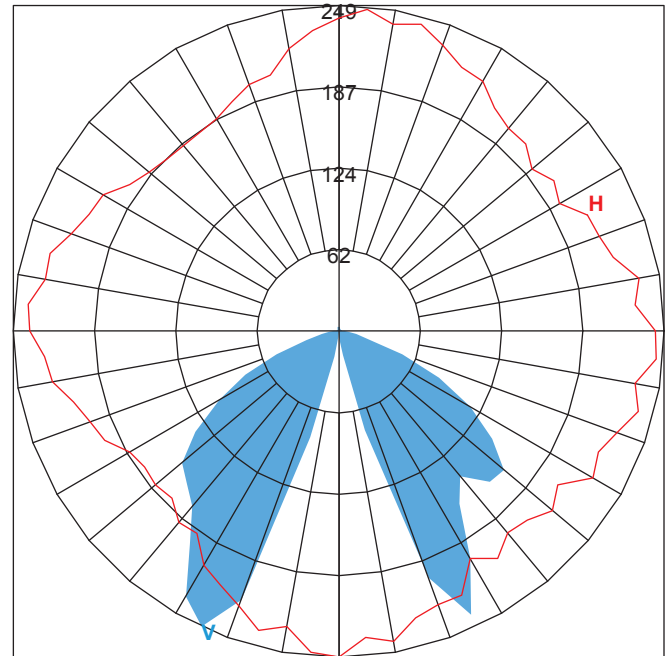

- Z (Bronze)
- B (Black)
- C (Custom)

Dark Sky

LED Walkway Bollard

PROJECT:

TYPE:

Performance

AB5-40-180 POLAR GRAPH

Maximum Candela = 436.38
 Located At Horizontal Angle = 345, Vertical Angle = 20
 Vertical Plane Through Horizontal Angles (345 - 165) (Through Max. Cd.)
 Horizontal Cone Through Vertical Angle (20) (Through Max. Cd.)

AB5-40-360 POLAR GRAPH

Maximum Candela = 248.667
 Located At Horizontal Angle = 270, Vertical Angle = 25
 Vertical Plane Through Horizontal Angles (270 - 90) (Through Max. Cd.)
 Horizontal Cone Through Vertical Angle (25) (Through Max. Cd.)