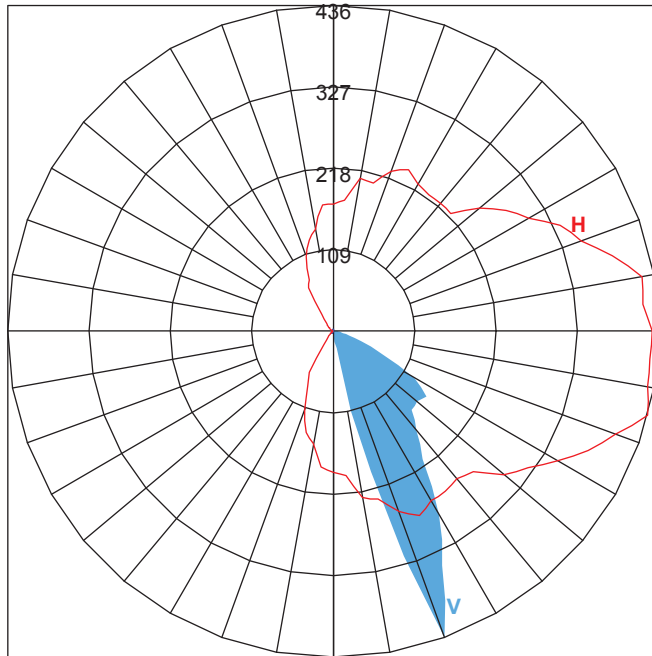

- Z (Bronze)
- B (Black)
- C (Custom)

Dark Sky

LED Walkway Bollard

PROJECT:

TYPE:

Performance

AB5-40-180 POLAR GRAPH

Maximum Candela = 436.38
 Located At Horizontal Angle = 345, Vertical Angle = 20
 Vertical Plane Through Horizontal Angles (345 - 165) (Through Max. Cd.)
 Horizontal Cone Through Vertical Angle (20) (Through Max. Cd.)

AB5-40-360 POLAR GRAPH

Maximum Candela = 248.667
 Located At Horizontal Angle = 270, Vertical Angle = 25
 Vertical Plane Through Horizontal Angles (270 - 90) (Through Max. Cd.)
 Horizontal Cone Through Vertical Angle (25) (Through Max. Cd.)