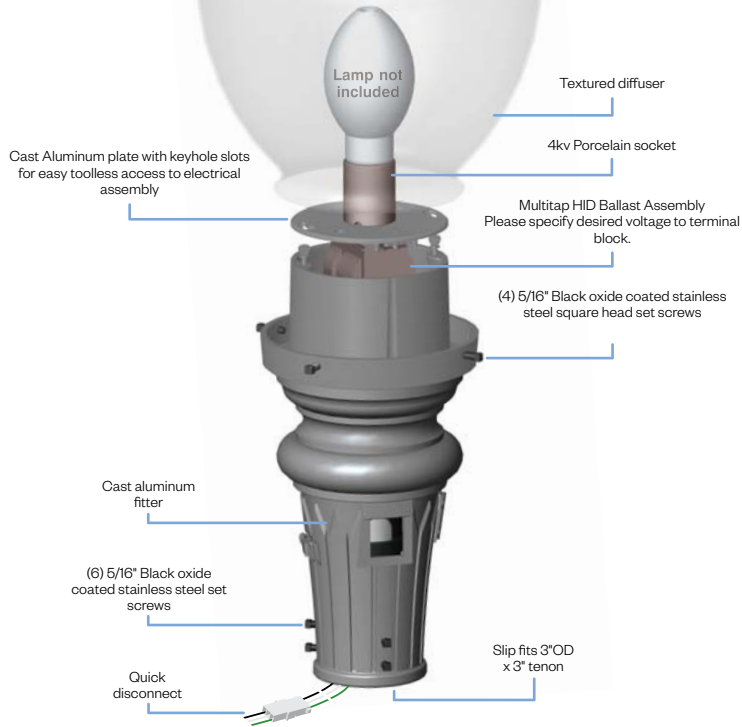

AO21 SERIES UTILITY LUMINAIRE

U:10.17.18

AO21
HID UTILITY

DESCRIPTION:

Lighting for exterior retail, commercial and hospitality environments. The AO21 Series consists of a decorative acorn combined with one of several styles of cast aluminum fitters.

INSTALLATION:

The luminaire will mount to a 3" OD post or tenon with 5/16" black oxide coated stainless steel set screws to ensure a solid connection. The diffuser will be held to the fitter by (4) 1/4-20" black oxide coated stainless steel captive set screws.

ELECTRICAL:

- High power factor ballast (HPF), core and coil type, pre-wired and tested
- Easy ballast pod access
- 4KV pulse rated porcelain socket
- Suitable for wet location

ETL listed, suitable for wet locations.

See next page for more complete ordering options

Part String

Example: DUF1-AO21PC-CL/100MH/120v/BLK

Assembly Details
(Example: DUF4-AO21)

Options

HSS90 & HSS180
House Side Shield for use with Optical Systems