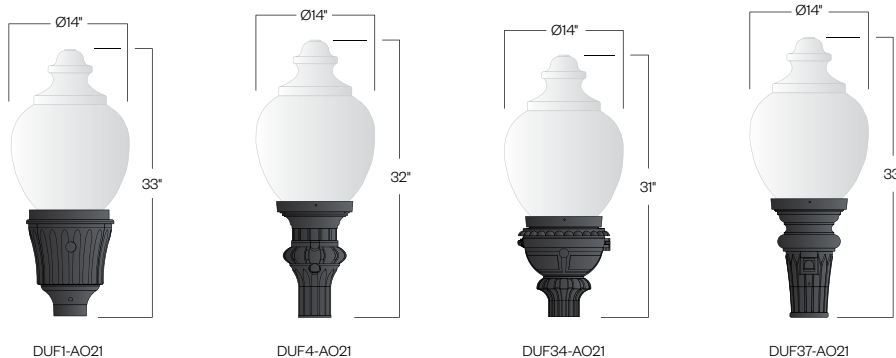

Ordering Information:

Model	Diffuser Material-Color	Optical Option	Light Source	Voltage	Finish	Accessories
DUF1-AO21 DUF4-AO21 DUF34-AO21 DUF37-AO21	PC-CL PC-WH DR-CL	L3 L5 FDR	70MH 100MH 150MH 70HPS 100HPS 150HPS	120v 208v 240v 277v	BLK CLB GBZ GRN GTB TBK TGR Custom	CFIN HSS-90 HSS-180 TW-PCL

See next page for more complete ordering options

Part String

Example: DUF1-AO21PC-CL/100MH/120v/BLK