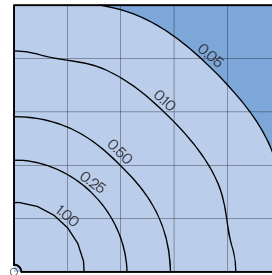

Typical HID light source
14,000 Lumen
12' Mounting Height
Grid Spacing is 12'

Socket Types

Wattage	Socket Type
70MH,100MH,150MH	Medium
70HPS,100HPS	Medium
150HPS	Mogul