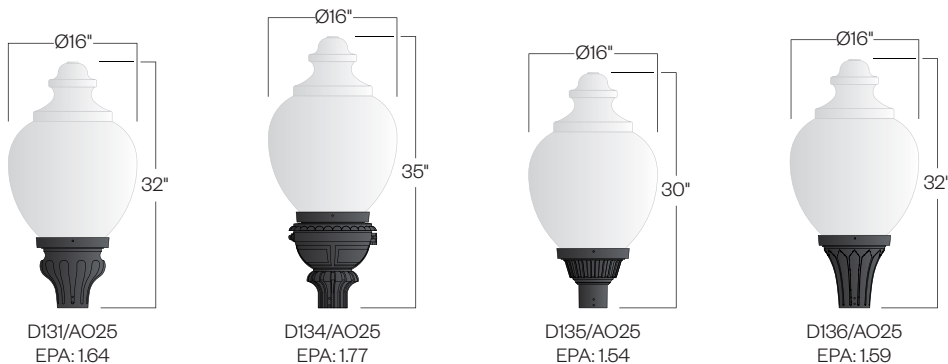

- Cast aluminum Finial (**CFIN**)
- 90 Degree house-side shield (**HSS-90**)
- 180 Degree house-side shield (**HSS-180**)
- Dusk-to-dawn Photocell (**PCL**)

PROJECT:

LOCATION:

FIXTURE TYPE:

NOTES:

Ordering Information