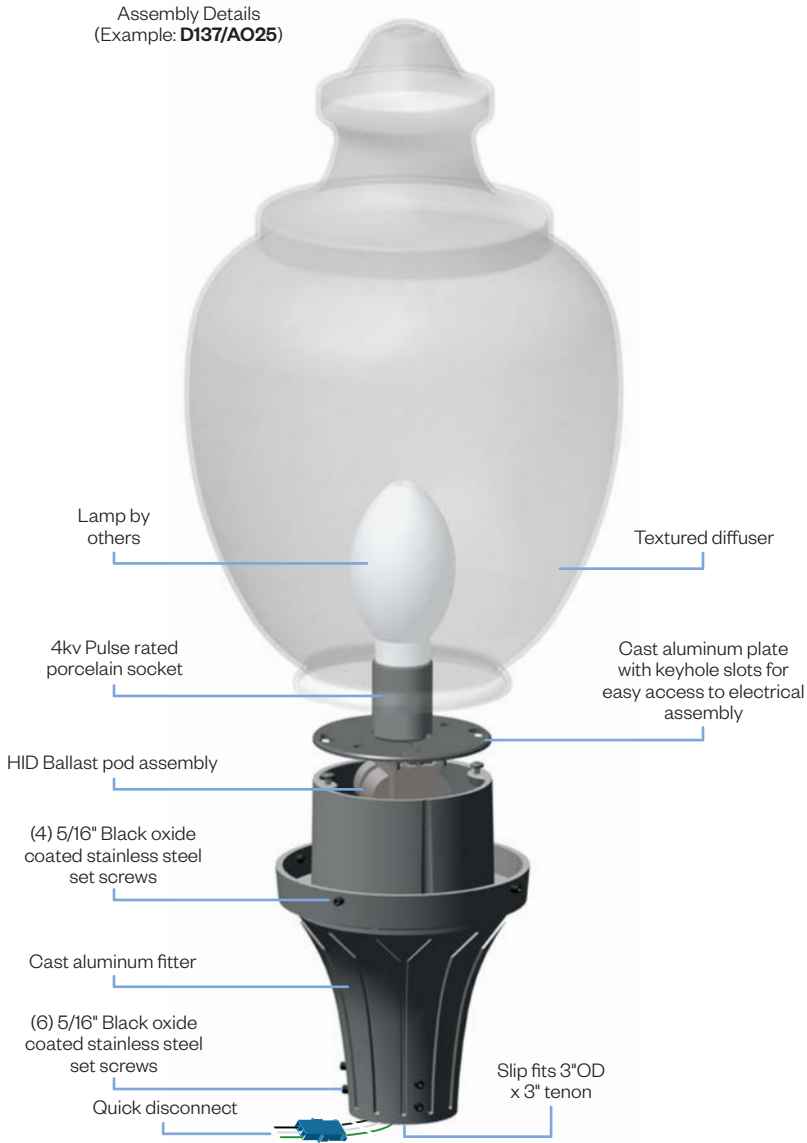

Assembly Details
(Example: **D137/AO25**)

Options

Photometry