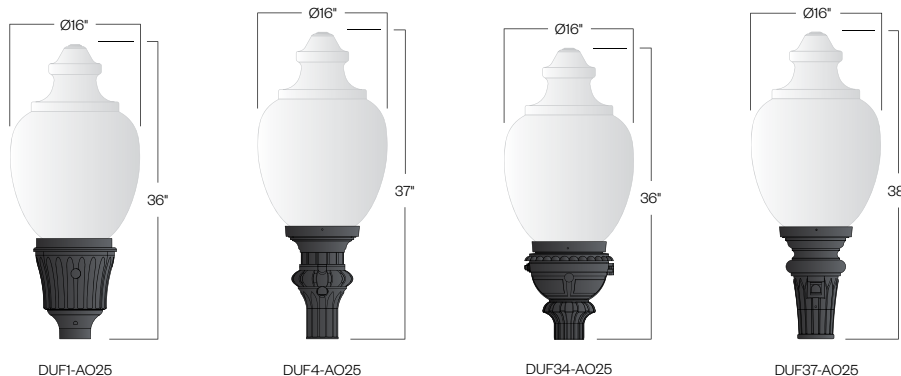

Ordering Information:

Model	Diffuser Material-Color	Optical Option	Light Source	Voltage	Finish	Accessories
DUF1-AO25 DUF4-AO25 DUF34-AO25 DUF37-AO25	PC-CL PC-WH DR-CL	L3 L5 FDR	70MH 100MH 70HPS 100HPS 150HPS	120v 208v 240v 277v	BLK CLB GBZ GRN GTB TBK TGR Custom	CFIN HSS-90 HSS-180 TW-PCL

See next page for more complete ordering options

Part String

Example: DUF1-AO25/PC-CL/100MH/120v/BLK