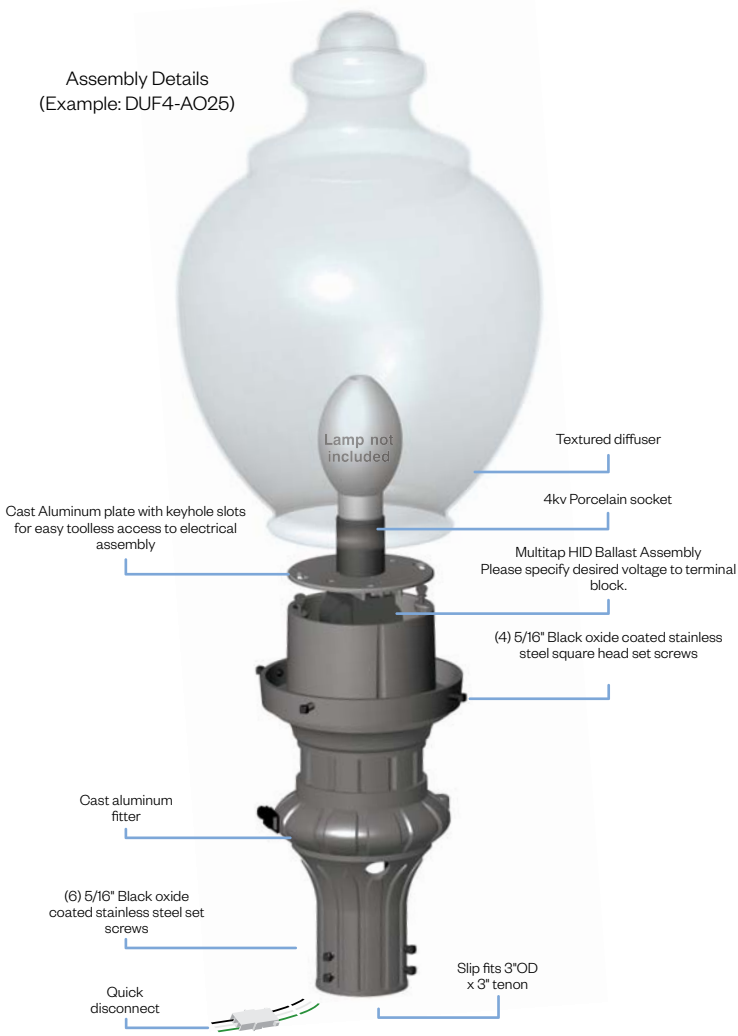

AO25 UTILITY SERIES LUMINAIRE

U.10.17.18

AO25
HID UTILITY

DESCRIPTION:

Lighting for exterior retail, commercial and hospitality environments. The AO25 Series consists of a decorative acorn combined with one of several styles of cast aluminum fitters.

INSTALLATION:

The luminaire will mount to a 3" OD post or tenon with 5/16" black oxide coated stainless steel set screws to ensure a solid connection. The diffuser will be held to the fitter by (4) 1/4-20" black oxide coated stainless steel captive set screws.

ELECTRICAL:

- High power factor ballast (HPF), core and coil type, pre-wired and tested
- Easy ballast pod access
- 4KV pulse rated porcelain socket
- Suitable for wet location

ETL listed, suitable for wet locations.

See next page for more complete ordering options

Part String

Example: DUF1-AO25/PC-CL/100MH/120v/BLK

Assembly Details
(Example: DUF4-AO25)

Options

HSS90 & HSS180
House Side Shield for use with Optical Systems