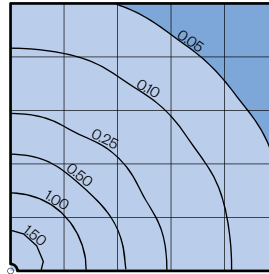

AO25 Assembly
175MH lamp
14,000 Lumen
12' Mounting Height
Grid Spacing is 12'

Socket Types

Wattage	Socket Type
70MH,100MH,150MH	Medium
70HPS,100HPS	Medium
150HPS	Mogul