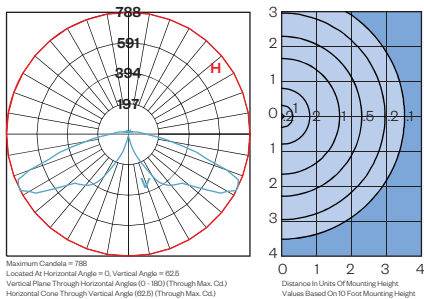

Engine Only Performance (bold indicates ordering code)

LED System	Driver Output	System Watts	Light Distribution	CCT	Engine Only Lumens	Engine Only LPW	DLC Globe Lumens	DLC Globes LPW
AVI2	500M (500mA)	27W	SY (Symmetric)	27 (2,700K)	3,030 lm	112	2,270 lm	84
				30 (3,000K)	3,120 lm	116	2,880 lm	107
				40 (4,000K)	3,420 lm	126	3,150 lm	117
			AS (Asymmetric)	27 (2,700K)	2,910 lm	108	2,200 lm	81
				30 (3,000K)	3,000 lm	111	2,770 lm	103
				40 (4,000K)	3,140 lm	116	2,900 lm	107
			SO (Street Optic)	27 (2,700K)	2,980 lm	110	2,440 lm	82
				30 (3,000K)	3,060 lm	113	2,830 lm	105
				40 (4,000K)	3,220 lm	119	2,980 lm	110
	700M (700mA)	38W	SY	27 (2,700K)	4,120 lm	109	3,100 lm	81
				30 (3,000K)	4,240 lm	112	3,870 lm	103
				40 (4,000K)	4,640 lm	123	4,240 lm	112
			AS	27 (2,700K)	3,790 lm	100	2,990 lm	60
				30 (3,000K)	3,900 lm	103	3,610 lm	96
				40 (4,000K)	4,090 lm	108	3,780 lm	100
			SO	27 (2,700K)	4,010 lm	106	3,290 lm	86
				30 (3,000K)	4,130 lm	109	3,820 lm	101
				40 (4,000K)	4,330 lm	115	4,010 lm	106
	1200M (1200mA)	68W	SY	27 (2,700K)	6,110 lm	90	*	*
				30 (3,000K)	7,260 lm	107	6,720 lm	99
				40 (4,000K)	7,530 lm	111	6,970 lm	103
			AS	27 (2,700K)	5,690 lm	84	*	*
				30 (3,000K)	6,990 lm	103	6,470 lm	96
				40 (4,000K)	7,320 lm	108	6,770 lm	100
SO			27 (2,700K)	5,820 lm	86	*	*	
			30 (3,000K)	7,140 lm	106	6,610 lm	98	
			40 (4,000K)	7,500 lm	111	6,940 lm	103	

Approximate lumens delivered from raw light engine.

*These models are not DLC listed.

Photometry

AO25PC-CL-AVI2-700M-SY-27

AO25PC-CL-AVI2-700MA-SO-27

AO25PC-CL-AVI2-700M-AS-27