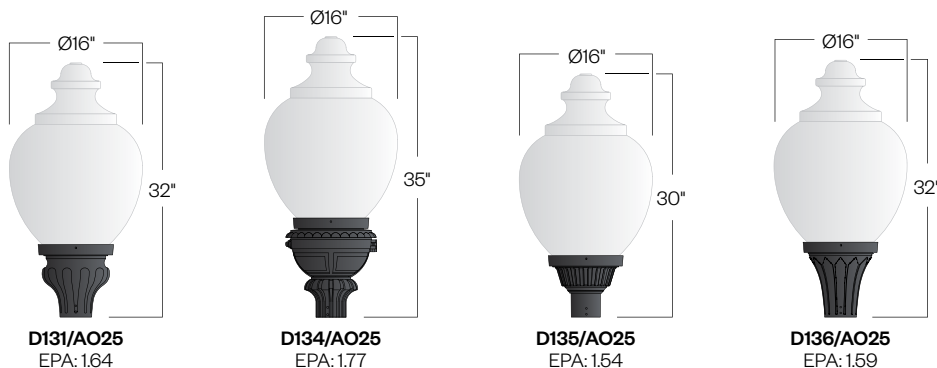

5 year limited
warranty
AMERLUX LED