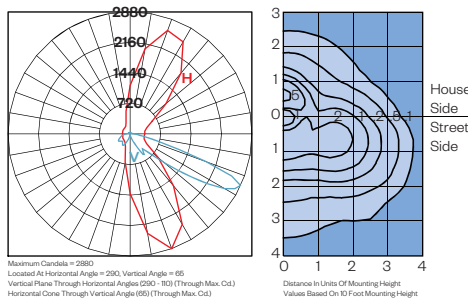

Engine Only Performance (bold indicates ordering code)

LED System	Driver Output	System Watts	Light Distribution	CCT	Engine Only Lumens	Engine Only LPW	DLC Globe Lumens	DLC Globes LPW
AVI2	500M (500mA)	27W	SY (Symmetric)	27 (2,700K)	3,030 lm	112	2,270 lm	84
				30 (3,000K)	3,120 lm	116	2,880 lm	107
				40 (4,000K)	3,420 lm	126	3,150 lm	117
			AS (Asymmetric)	27 (2,700K)	2,910 lm	108	2,200 lm	81
				30 (3,000K)	3,000 lm	111	2,770 lm	103
				40 (4,000K)	3,140 lm	116	2,900 lm	107
			SO (Street Optic)	27 (2,700K)	2,980 lm	110	2,440 lm	82
				30 (3,000K)	3,060 lm	113	2,830 lm	105
				40 (4,000K)	3,220 lm	119	2,980 lm	110
	700M (700mA)	38W	SY	27 (2,700K)	4,120 lm	109	3,100 lm	81
				30 (3,000K)	4,240 lm	112	3,870 lm	103
				40 (4,000K)	4,640 lm	123	4,240 lm	112
			AS	27 (2,700K)	3,790 lm	100	2,990 lm	60
				30 (3,000K)	3,900 lm	103	3,610 lm	96
				40 (4,000K)	4,090 lm	108	3,780 lm	100
			SO	27 (2,700K)	4,010 lm	106	3,290 lm	86
				30 (3,000K)	4,130 lm	109	3,820 lm	101
				40 (4,000K)	4,330 lm	115	4,010 lm	106
	1200M (1200mA)	68W	SY	27 (2,700K)	6,110 lm	90	*	*
				30 (3,000K)	7,260 lm	107	6,720 lm	99
				40 (4,000K)	7,530 lm	111	6,970 lm	103
			AS	27 (2,700K)	5,690 lm	84	*	*
				30 (3,000K)	6,990 lm	103	6,470 lm	96
				40 (4,000K)	7,320 lm	108	6,770 lm	100
SO			27 (2,700K)	5,820 lm	86	*	*	
			30 (3,000K)	7,140 lm	106	6,610 lm	98	
			40 (4,000K)	7,500 lm	111	6,940 lm	103	

Approximate lumens delivered from raw light engine.

*These models are not DLC listed.

Photometry

AO25PC-CL-AVI2-700M-SY-27

AO25PC-CL-AVI2-700MA-SO-27

AO25PC-CL-AVI2-700M-AS-27