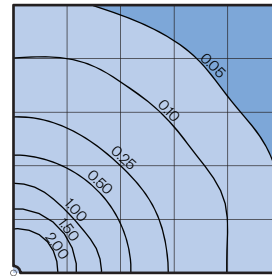

Photometry

AP24 Assembly
175MH lamp
14,000 Lumen
12' Mounting Height
Grid Spacing is 12'

Socket Types

Wattage	Socket Type
70MH,100MH,150MH	Medium
70HPS,100HPS	Medium
150HPS	Mogul