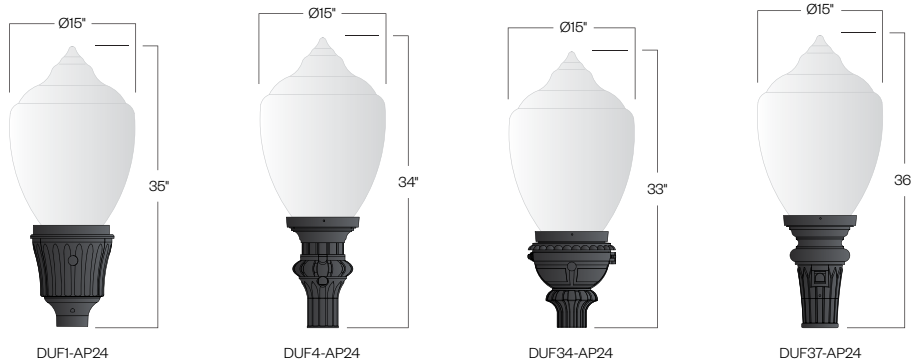

Ordering Information:

Model	Diffuser Material-Color	Optical Option	Light Source	Voltage	Finish	Accessories
DUF1-AP24 DUF4-AP24 DUF34-AP24 DUF37-AP24	PC-CL PC-WH DR-CL	L3 L5 FDR	70MH 100MH 150MH 70HPS 100HPS 150HPS	120v 208v 240v 277v	BLK CLB GBZ GRN GTB TBK TGR Custom	CFIN HSS-90 HSS-180 TW-PCL

See next page for more complete ordering options

Part String

Example: D131-AP24PC-CL/100MH/120v/BLK