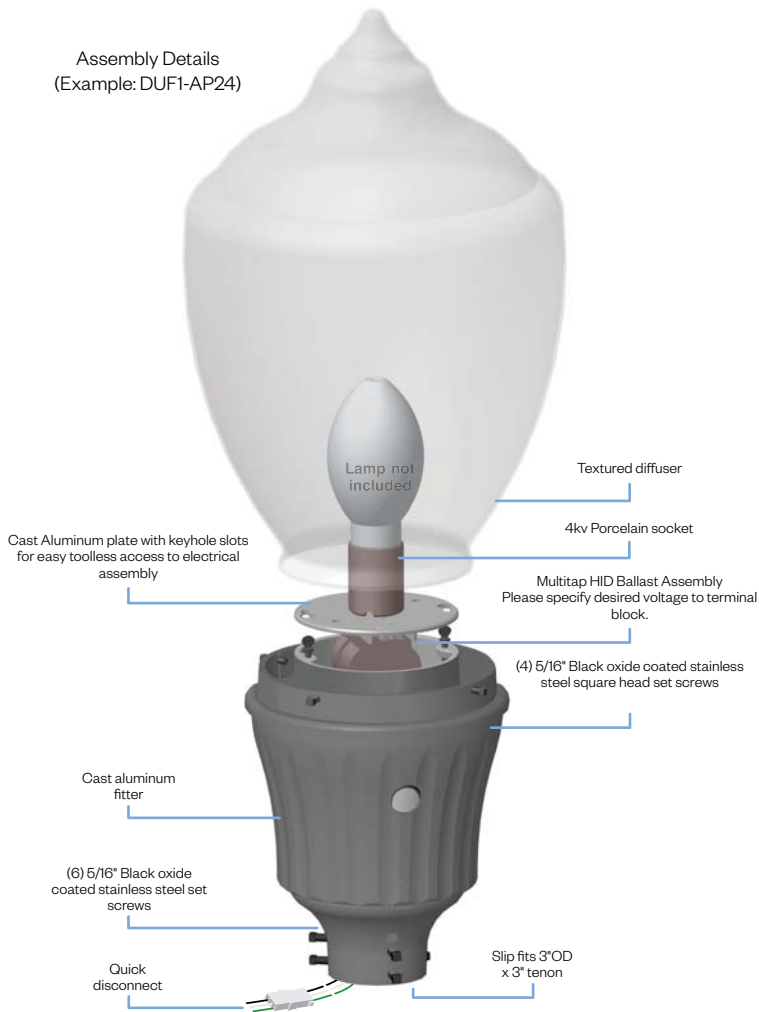

AP24 SERIES UTILITY LUMINAIRE

U.10.17.18

AP24
HID UTILITY

DESCRIPTION:

Lighting for exterior retail, commercial and hospitality environments. The AP24 Series consists of a decorative acorn combined with one of several styles of cast aluminum utility fitters.

INSTALLATION:

The luminaire will mount to a 3" OD post or tenon with 5/16" black oxide coated stainless steel set screws to ensure a solid connection. The diffuser will be held to the fitter by (4) 1/4-20" black oxide coated stainless steel captive set screws.

ELECTRICAL:

- High power factor ballast (HPF), core and coil type, pre-wired and tested
- Easy ballast pod access
- 4KV pulse rated porcelain socket
- Suitable for wet location

ETL listed, suitable for wet locations.

See next page for more complete ordering options

Part String

Example: D131-AP24PC-CL/100MH/120v/BLK

Assembly Details
(Example: DUF1-AP24)

Options

HSS90 & HSS180
House Side Shield for use with Optical Systems