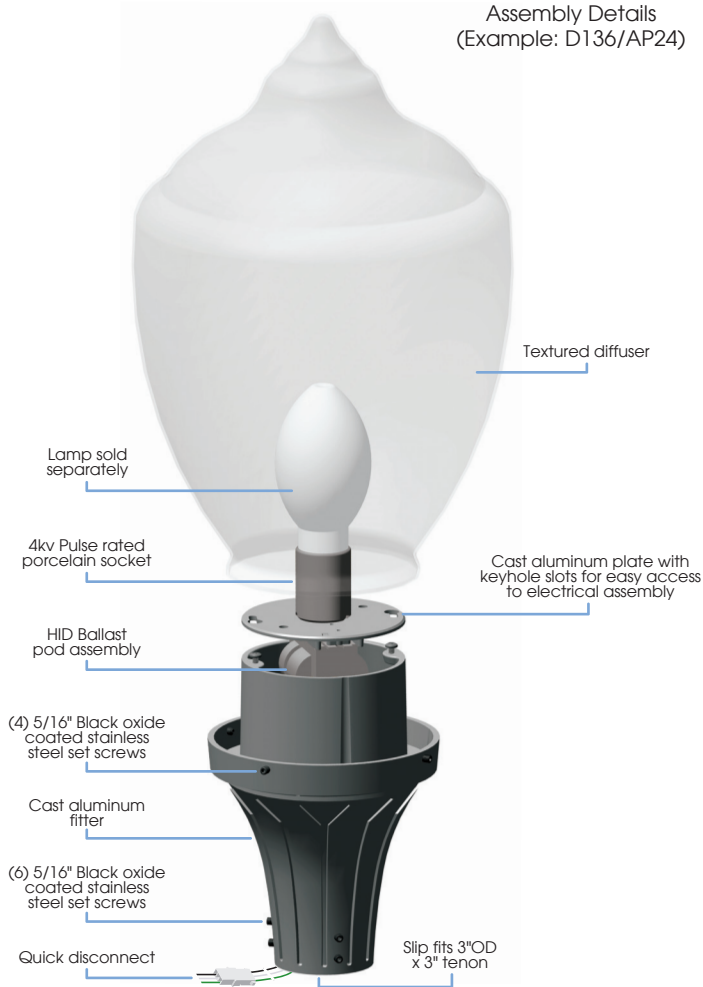

AP24 SERIES LUMINAIRE

U.7.8.16

AP24
HID

Description

Lighting for exterior retail, commercial and hospitality environments. The AP24 Series consists of a decorative acorn combined with one of several styles of cast aluminum fitters.

Electrical

- High power factor ballast (HPF), core and coil type, pre-wired and tested
- Easy ballast pod access
- 4KV pulse rated porcelain socket
- Suitable for wet location

ETL listed, suitable for wet locations.

Installation

The luminaire will mount to a 3" OD post or tenon with 5/16" black oxide coated stainless steel set screws to ensure a solid connection. The diffuser will be held to the fitter by (4) 1/4-20" black oxide coated stainless steel captive set screws.

Assembly Details
(Example: D136/AP24)

Options

Photometry

AP24 Assembly
Typical HID light source
14,000 Lumen
12' Mounting Height
Grid Spacing is 12'

Socket Types

Wattage	Socket Type
50MH, 70MH, 100MH, 150MH	Medium
175MH-PS, 250MH-PS	Mogul
50HPS, 70HPS, 100HPS	Medium
150HPS, 250HPS	Mogul