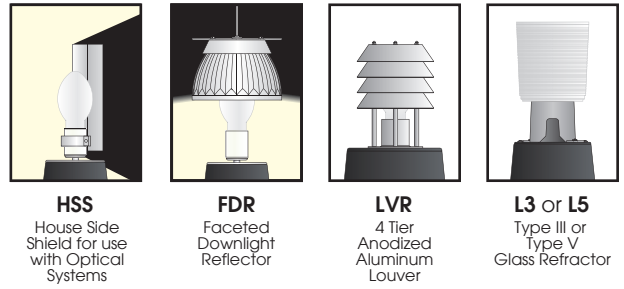

Assembly Details
(Example: D136/AP24)

Options

Photometry

AP24 Assembly
Typical HID light source
14,000 Lumen
12' Mounting Height
Grid Spacing is 12'

Socket Types

Wattage	Socket Type
50MH, 70MH, 100MH, 150MH	Medium
175MH-PS, 250MH-PS	Mogul
50HPS, 70HPS, 100HPS	Medium
150HPS, 250HPS	Mogul