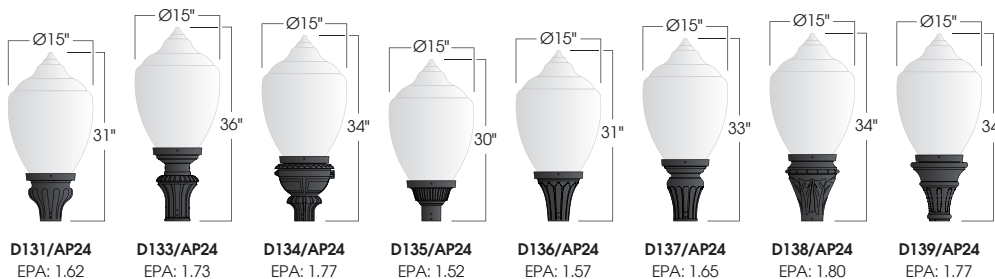

Ordering Information:

Model	Diffuser Material-Color	Optical Option	Light Source	Voltage	Finish	Accessory
D131/AP24 D133/AP24 D134/AP24 D135/AP24 D136/AP24 D137/AP24 D138/AP24 D139/AP24	PC-CL PC-WH DR-CL	L3 L5 LVR FDR	50MH,70MH 100MH,150MH 175MH-PS 250MH-PS 50HPS,70HPS 100HPS,150HPS 175HPS,250HPS	120v 208v 240v 277v	BLK CLB GBZ GRN GTB TBK TGR Custom	BB BB-FW CFIN HSS-90 HSS-180 PCL SR

See next page for more complete ordering options

Part String

Example: D131/AP24PC-CL/70MH/120v/BLK

800.364.0098 • Fax: 281.997.5441 • www.amerlux.com

Amerlux reserves the right to change details that do not affect overall function and performance.