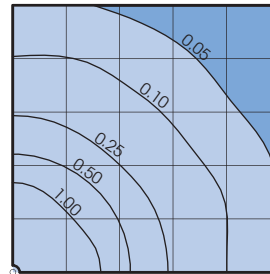

Photometry

AP24 Assembly
Typical HID light source
14,000 Lumen
12' Mounting Height
Grid Spacing is 12'

Socket Types

Wattage	Socket Type
50MH, 70MH, 100MH, 150MH	Medium
175MH-PS, 250MH-PS	Mogul
50HPS, 70HPS, 100HPS	Medium
150HPS, 250HPS	Mogul