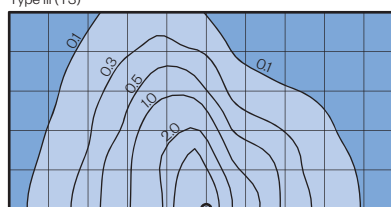

Photometry

Typical HID light source
14,000 Lumen
12' Mounting Height
Grid Spacing is 12'

Type III (T3)