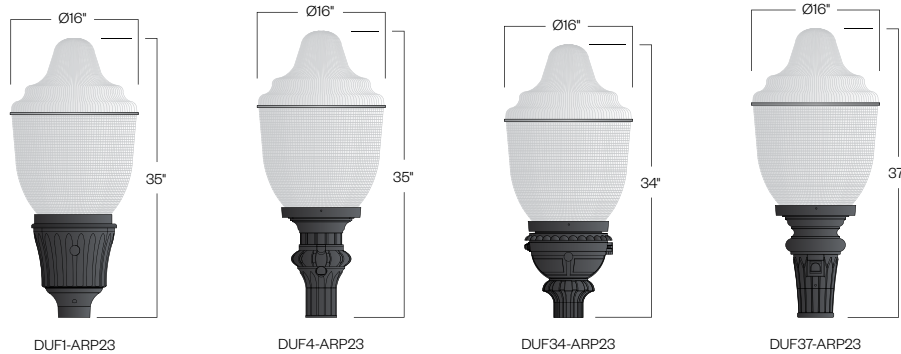

Ordering Information:

Model	Lens Material	Light Distribution	Light Source	Voltage	Finish	Accessories
DUF1-ARP23 DUF4-ARP23 DUF34-ARP23 DUF37-ARP23	AC PC	T3 T5	70MH 100MH 150MH 70HPS 100HPS 150HPS	120v 208v 240v 277v	BLK CLB GBZ GRN GTB TBK TGR Custom	CFIN HSS-90 HSS-180 PCL-TW FDR

See next page for more complete ordering options

Part String

Example: DUF1-ARP23PC-T5/100MH/120v/BLK