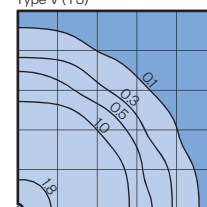

FDR
Faceted Downlight Reflector

Photometry

Typical HID light source
14,000 Lumen
12' Mounting Height
Grid Spacing is 12'

Type III (T3)

Type V (T5)

HID Socket Types

Wattage	Socket Type
70MH,100MH,150MH	Medium
70HPS,100HPS	Medium
150HPS	Mogul