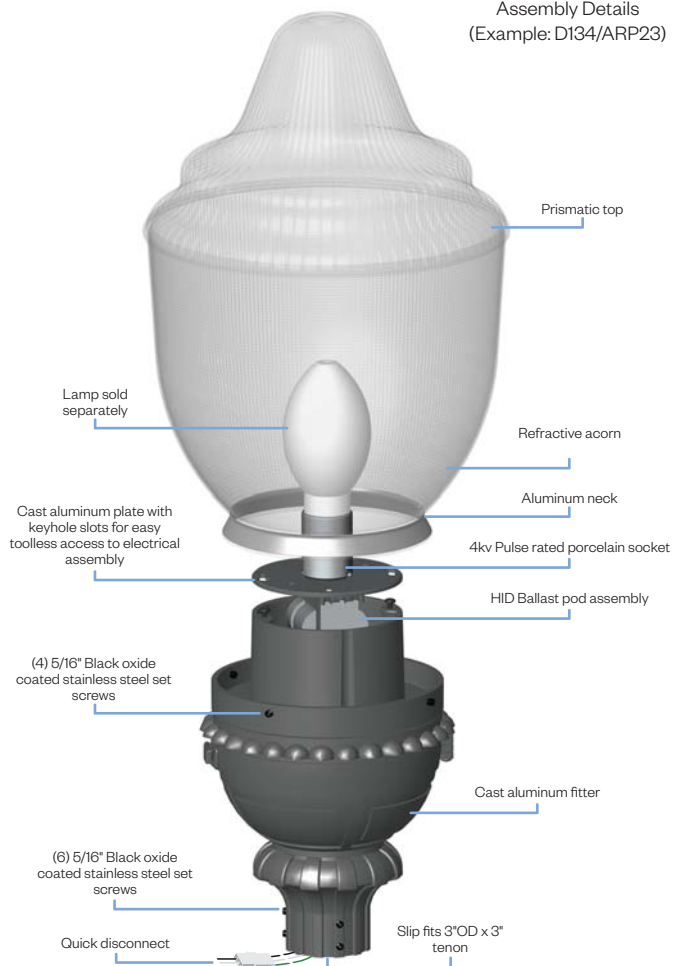

ARP23 SERIES UTILITY LUMINAIRE

U.10.17.18

ARP23
UTILITY

DESCRIPTION:

The ARP23 Utility Series consists of a high performance luminaire designed around an efficient Type III (T3) or Type V (T5) refractive acorn combined with one of several styles of cast aluminum utility fitters.

INSTALLATION:

The luminaire will mount to a 3" OD post or tenon with 5/16" black oxide coated stainless steel set screws to ensure a solid connection. The diffuser will be held to the fitter by (4) 1/4-20" black oxide coated stainless steel captive set screws.

PROJECT:

TYPE:

Ordering Information:

Model	Lens Material	Light Distribution	Light Source	Voltage	Finish	Accessories
DUF1-ARP23 DUF4-ARP23 DUF34-ARP23 DUF37-ARP23	AC PC	T3 T5	70MH 100MH 150MH 70HPS 100HPS 150HPS	120v 208v 240v 277v	BLK CLB GBZ GRN GTB TBK TGR Custom	CFIN HSS-90 HSS-180 PCL-TW FDR

See next page for more complete ordering options

Part String

Example: DUF1-ARP23PC-T5/100MH/120v/BLK

Assembly Details
(Example: D134/ARP23)

Options

HSS90 & HSS180
House Side Shield for use with Optical Systems