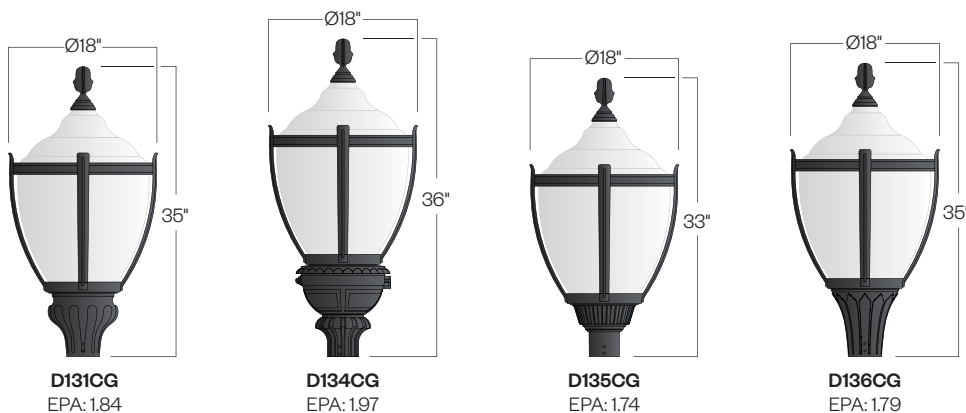

CG SERIES LUMINAIRE

U.11.16.18

CG Series
HID

DESCRIPTION:

Lighting for exterior retail, commercial and hospitality environments. The CG Series consists of a decorative caged acorn and finial combined with one of several styles of cast aluminum fitters.

- Faceted Downlight Reflector (**FDR**)
- 90 Degree house-side shield (**HSS-90**)
- 180 Degree house-side shield (**HSS-180**)
- Dusk-to-dawn Photocell (**PCL**)

PROJECT:

LOCATION:

FIXTURE TYPE:

NOTES:

Ordering Information

*Leave blank if not selected

Add additional accessories as needed.

- 1** Model
D131CG
D134CG
D135CG
D136CG
- 2** Diffuser Material-Color
PC-CL
PC-WH
DR-CL
- 3** Optical Option (not required)
L3 - Type 3 Refractor
L5 - Type 5 Refractor
FDR - Faceted Downlight Reflector
- 4** Light Source
70MH - 70w Metal Halide
100MH - 100w Metal Halide
150MH - 150w Metal Halide
70HPS - 70w High Pressure Sodium
100HPS - 100w High Pressure Sodium
150HPS - 150w High Pressure Sodium
- 5** Voltage
120v
208v
240v
277v
- 6** Finish
BLK - Satin Black
CLB - Classic Bronze
GBZ - Gloss Textured Bronze
GRN - Green
GTB - Gloss Textured Black
TBK - Textured Black
TGR - Gloss Textured Green
CSTM - Custom
- 7** Accessory
HSS-90 - 90° House Side Shield
HSS-180 - 180° House Side Shield
PCL - Dusk-to-dawn button type photocell

Options

HSS-90 & HSS-180
House Side Shield
for use with Optical
Systems

FDR
Faceted
Downlight
Reflector

L3 or L5
Type III or
Type V
Glass Refractor

Photometry

Typical HID light source
14,000 Lumen
12' Mounting Height
Grid Spacing is 12'