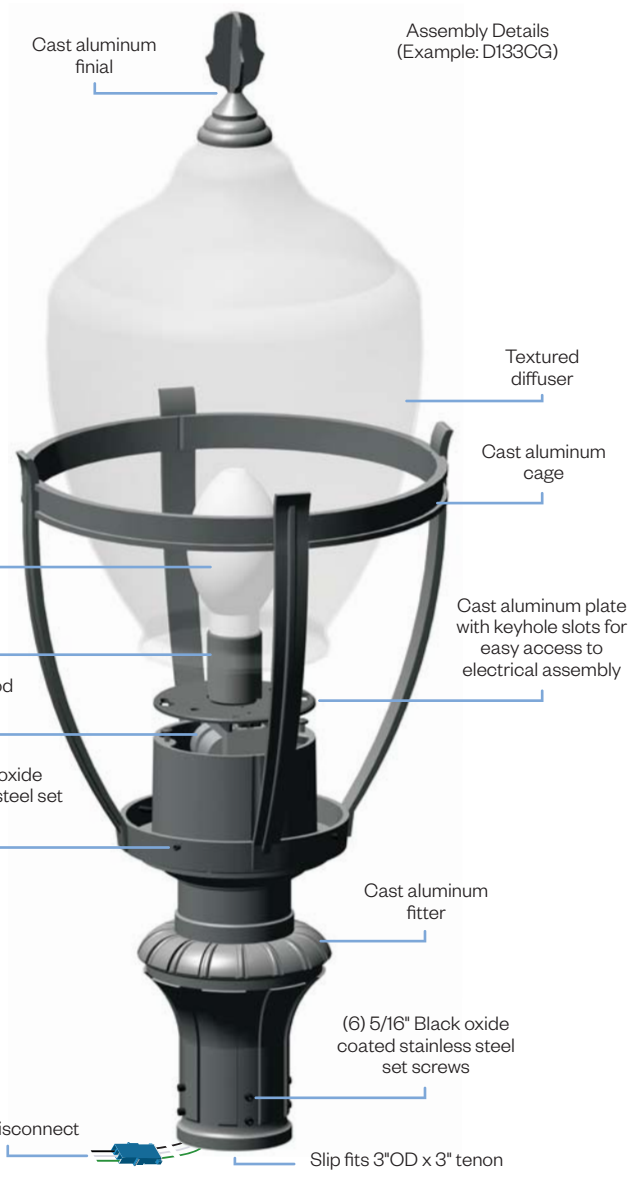

INSTALLATION:

The luminaire will mount to a 3" OD post or tenon with 5/16" black oxide coated stainless steel set screws to ensure a solid connection. The diffuser will be held to the fitter by (4) 5/16"-18 black oxide coated stainless steel set screws.

- Faceted Downlight Reflector (**FDR**)
- 90 Degree house-side shield (**HSS-90**)
- 180 Degree house-side shield (**HSS-180**)
- Dusk-to-dawn Photocell (**PCL**)

PROJECT:

LOCATION:

FIXTURE TYPE:

NOTES:

Ordering Information

*Leave blank if not selected

Add additional accessories as needed.

- 1** Model
D131CG
D134CG
D135CG
D136CG
- 2** Diffuser Material-Color
PC-CL
PC-WH
DR-CL
- 3** Optical Option (not required)
L3 - Type 3 Refractor
L5 - Type 5 Refractor
FDR - Faceted Downlight Reflector
- 4** Light Source
70MH - 70w Metal Halide
100MH - 100w Metal Halide
150MH - 150w Metal Halide
70HPS - 70w High Pressure Sodium
100HPS - 100w High Pressure Sodium
150HPS - 150w High Pressure Sodium
- 5** Voltage
120v
208v
240v
277v
- 6** Finish
BLK - Satin Black
CLB - Classic Bronze
GBZ - Gloss Textured Bronze
GRN - Green
GTB - Gloss Textured Black
TBK - Textured Black
TGR - Gloss Textured Green
CSTM - Custom
- 7** Accessory
HSS-90 - 90° House Side Shield
HSS-180 - 180° House Side Shield
PCL - Dusk-to-dawn button type photocell

Options

HSS-90 & HSS-180
House Side Shield
for use with Optical
Systems

FDR
Faceted
Downlight
Reflector

L3 or L5
Type III or
Type V
Glass Refractor

Photometry

Typical HID light source
14,000 Lumen
12' Mounting Height
Grid Spacing is 12'