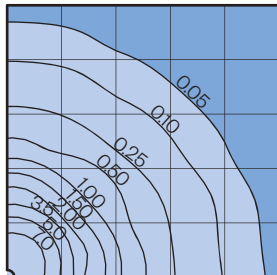

Socket Types

Wattage	Socket Size
70MH;100MH;150MH	Medium
70HPS;100HPS	Medium
150HPS	Mogul