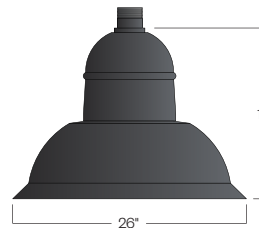

D142-SDS26
EPA: 1.52