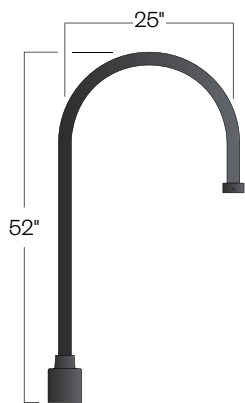

Assembly Details
(Example: PT40/D142-RFS22/HR5-GL)

Standard Photometry

D142-RFS22/HR5
Typical HID light source
14,000 Lumen
12' Mounting Height
Grid Spacing is 12'

Socket Types

Wattage	Socket Size
70MH;100MH;150MH	Medium
70HPS;100HPS	Medium
150HPS	Mogul

Mounting Options

CBR01-1-36 or CBR01-1-24

CBR81-1-30

CBR81-2-30

CBR40-1-24-L

CBR40-2-24-L

PT40

PT41R