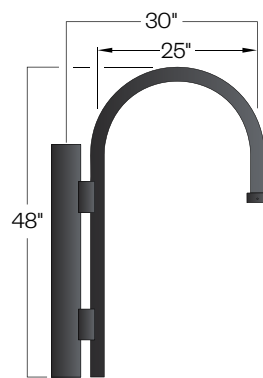

Assembly Details
(Example: PT40/D142-RFS22/HR5-GL)

Standard Photometry

D142-RFS22/HR5
Typical HID light source
14,000 Lumen
12' Mounting Height
Grid Spacing is 12'

Socket Types

Wattage	Socket Size
70MH;100MH;150MH	Medium
70HPS;100HPS	Medium
150HPS	Mogul

Mounting Options

CBR01-1-36 or CBR01-1-24

CBR81-1-30

CBR81-2-30

CBR40-1-24-L

CBR40-2-24-L

PT40

PT41R