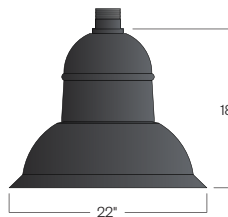

D142-SDS22
EPA: 1.26