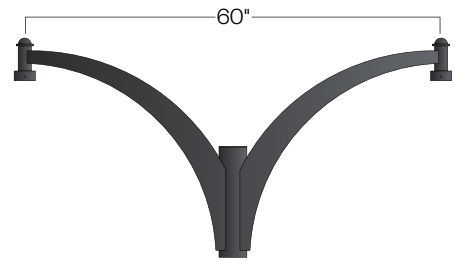

CBR81-2-30