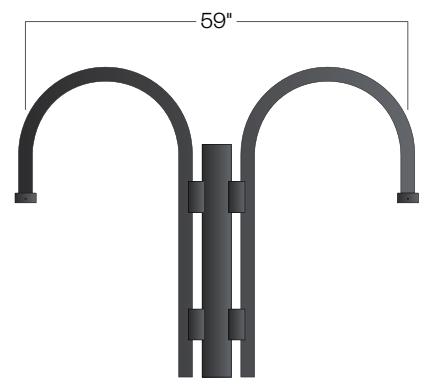

Assembly Details
(Example: PT40/D142-RFS22/HR5-GL)

Standard Photometry

D142-RFS22/HR5
Typical HID light source
14,000 Lumen
12' Mounting Height
Grid Spacing is 12'

Socket Types

Wattage	Socket Size
70MH;100MH;150MH	Medium
70HPS;100HPS	Medium
150HPS	Mogul

Mounting Options

CBR01-1-36 or CBR01-1-24

CBR81-1-30

CBR81-2-30

CBR40-1-24-L

CBR40-2-24-L

PT40

PT41R