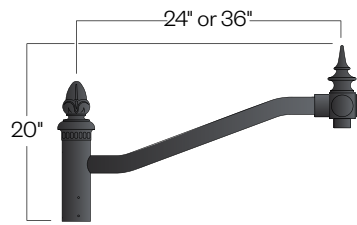

Mounting Options

CBR01-1-36 or CBR01-1-24