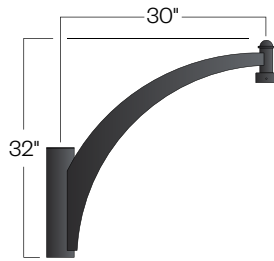

CBR81-1-30