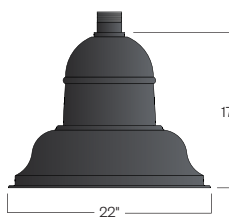

D142-RFS22
EPA: 1.2