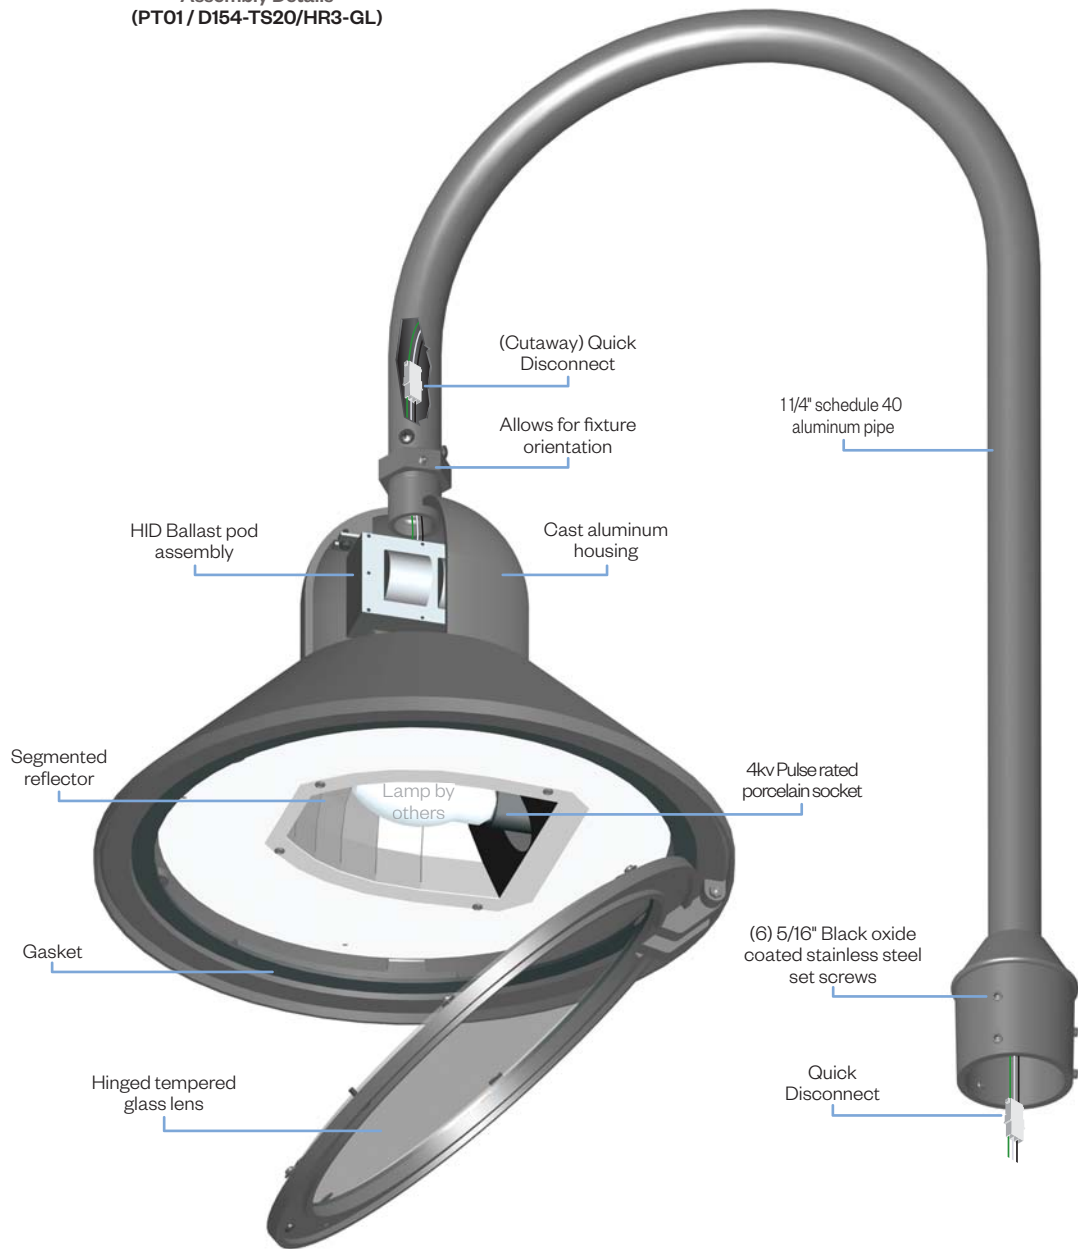

Assembly Details
(PT01 / D154-TS20/HR3-GL)

Standard Photometry

PT01/D154-TS20/HR5
Typical HID light source
8,500 Lumen
12' Mounting Height
Grid Spacing is 12'