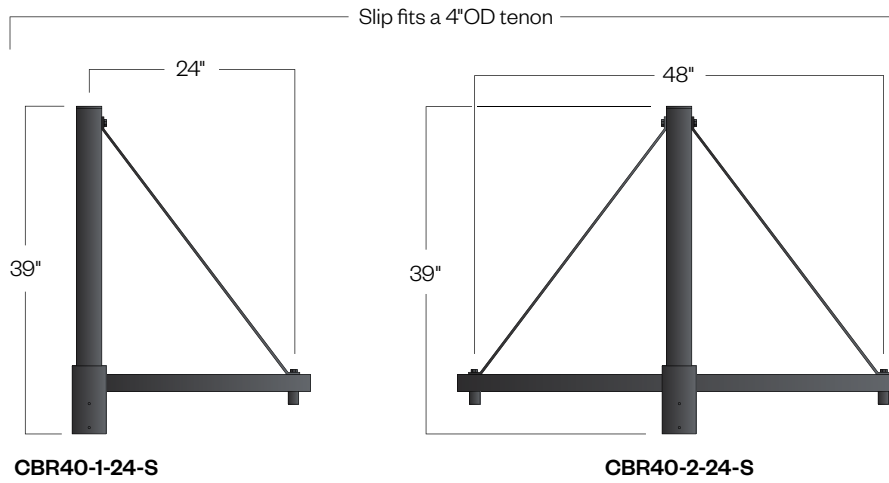

Assembly Details
(PT01 / D154-TS20/HR3-GL)

Standard Photometry

PT01/D154-TS20/HR5
Typical HID light source
8,500 Lumen
12' Mounting Height
Grid Spacing is 12'

Socket Types

Wattage	Socket Type
70MH,100MH	Medium
70HPS,100HPS	Medium

Mounting Options

Wall Brackets