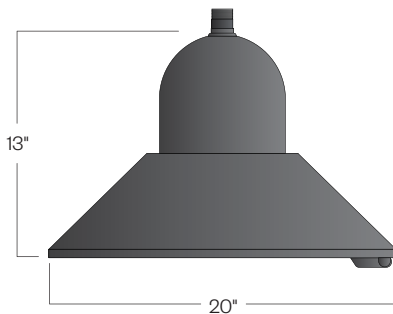

D154-TS20
EPA: 1.23