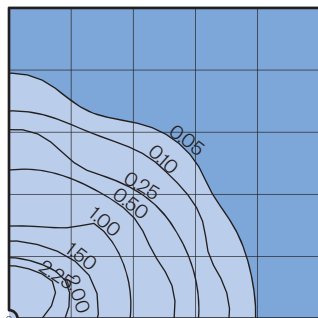

Assembly Details
(PT01 / D154-TS20/HR3-GL)

Standard Photometry

PT01/D154-TS20/HR5
Typical HID light source
8,500 Lumen
12' Mounting Height
Grid Spacing is 12'

Socket Types

Wattage	Socket Type
70MH,100MH	Medium
70HPS,100HPS	Medium