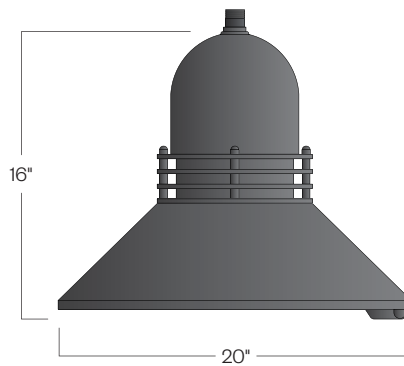

D154-TS20RUL
EPA: 1.23