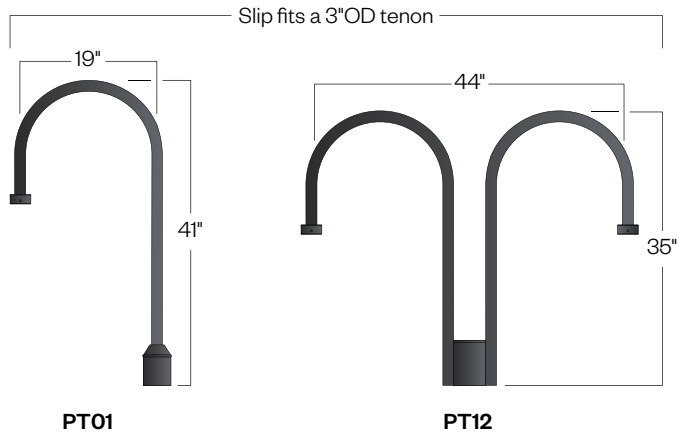

Assembly Details
(PT01 / D154-TS20/HR3-GL)

Standard Photometry

PT01/D154-TS20/HR5
Typical HID light source
8,500 Lumen
12' Mounting Height
Grid Spacing is 12'

Socket Types

Wattage	Socket Type
70MH,100MH	Medium
70HPS,100HPS	Medium

Mounting Options

Wall Brackets