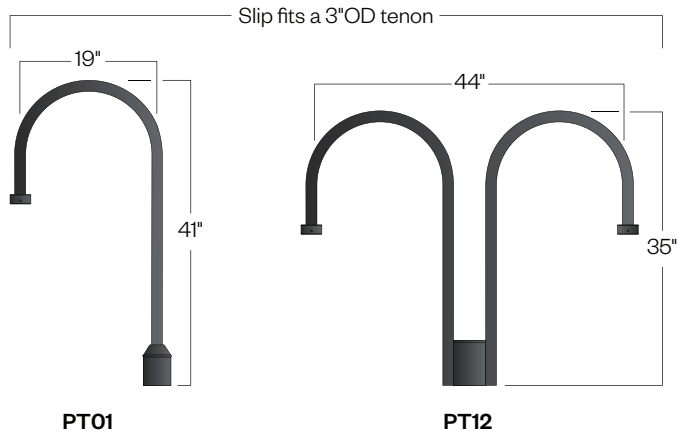

Assembly Details
(PT01 / D154-TS20/HR3-GL)

Standard Photometry

PT01/D154-TS20/HR5
 Typical HID light source
 8,500 Lumen
 12' Mounting Height
 Grid Spacing is 12'

Socket Types

Wattage	Socket Type
70MH,100MH	Medium
70HPS,100HPS	Medium

Mounting Options

Wall Brackets