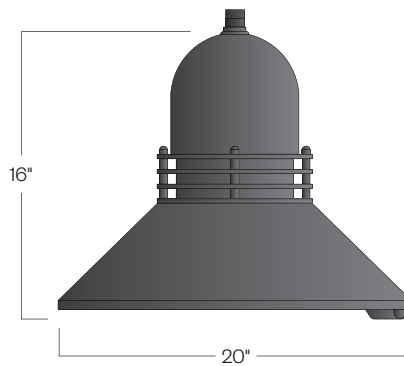

D154-TS20RUL
EPA: 1.23