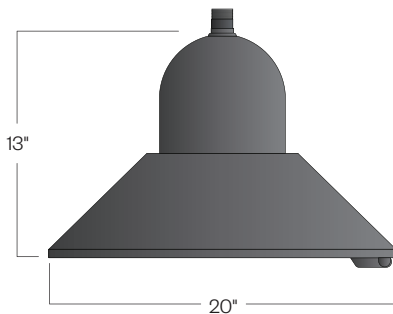

D154-TS20
EPA: 1.23