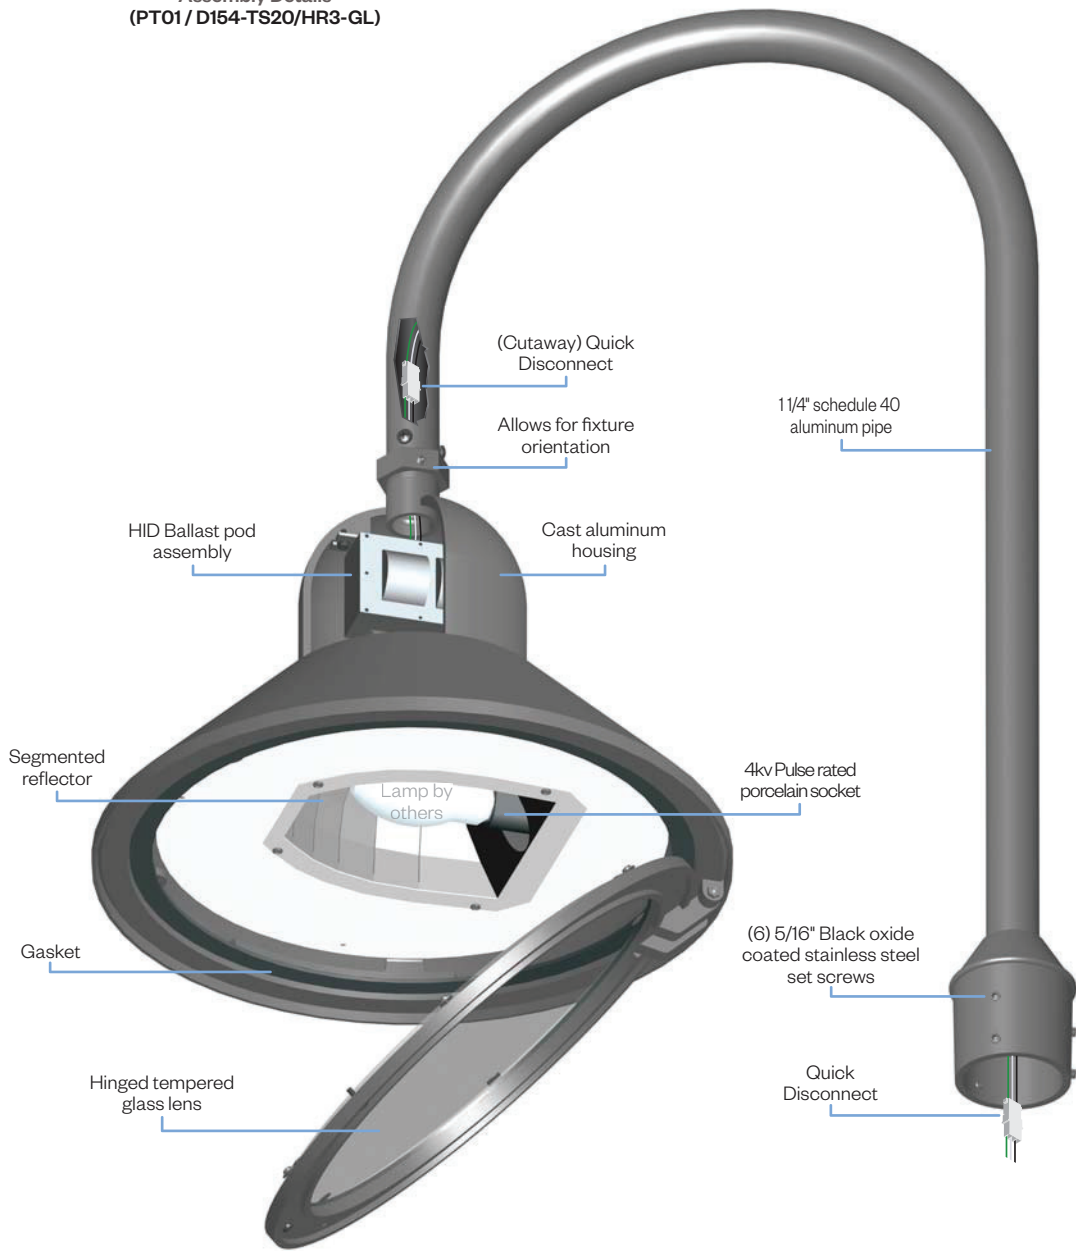

Assembly Details
(PT01 / D154-TS20/HR3-GL)

Standard Photometry

PT01/D154-TS20/HR5
Typical HID light source
8,500 Lumen
12' Mounting Height
Grid Spacing is 12'