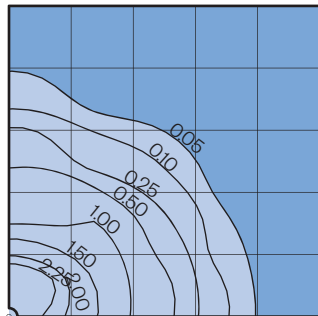

Assembly Details
(PT01 / D154-TS20/HR3-GL)

Standard Photometry

PT01/D154-TS20/HR5
 Typical HID light source
 8,500 Lumen
 12' Mounting Height
 Grid Spacing is 12'

Socket Types

Wattage	Socket Type
70MH,100MH	Medium
70HPS,100HPS	Medium