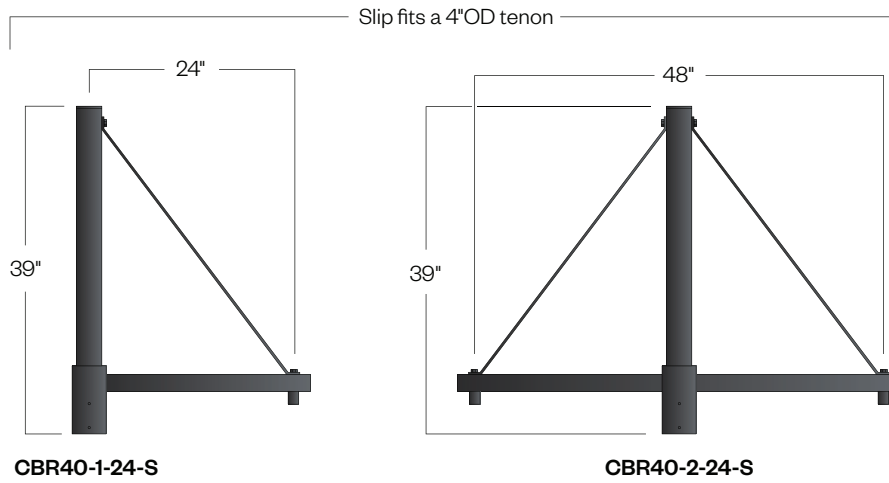

Assembly Details
(PT01 / D154-TS20/HR3-GL)

Standard Photometry

PT01/D154-TS20/HR5
 Typical HID light source
 8,500 Lumen
 12' Mounting Height
 Grid Spacing is 12'

Socket Types

Wattage	Socket Type
70MH,100MH	Medium
70HPS,100HPS	Medium

Mounting Options

Wall Brackets