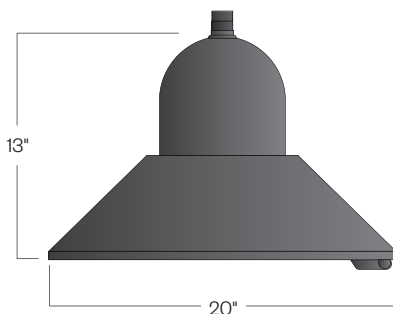

D154-TS20
EPA: 1.23