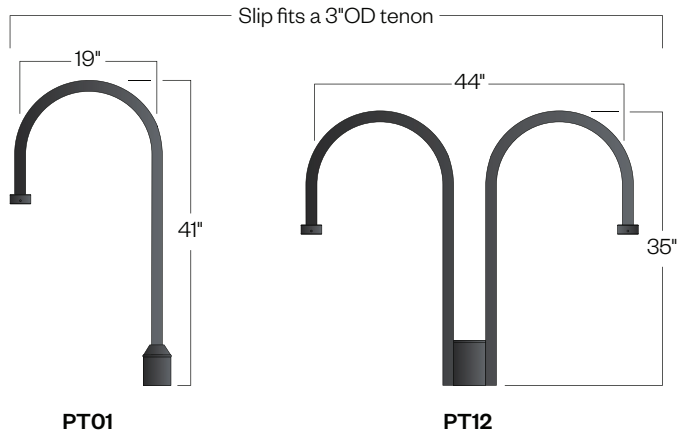

## INSTALLATION:

The luminaire will mount to the bracket as shown on the reverse page. Post top luminaire brackets will mount to a 3" OD post or tenon with (6) 5/16" stainless steel set screws.

Assembly Details  
(PT01 / D154-TS20/HR3-GL)

Standard Photometry

PT01/D154-TS20/HR5  
Typical HID light source  
8,500 Lumen  
12' Mounting Height  
Grid Spacing is 12'

Socket Types

Wattage	Socket Type
70MH,100MH	Medium
70HPS,100HPS	Medium

## Mounting Options

---