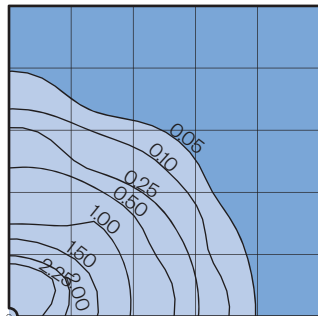

Socket Types

Wattage	Socket Type
70MH,100MH	Medium
70HPS,100HPS	Medium