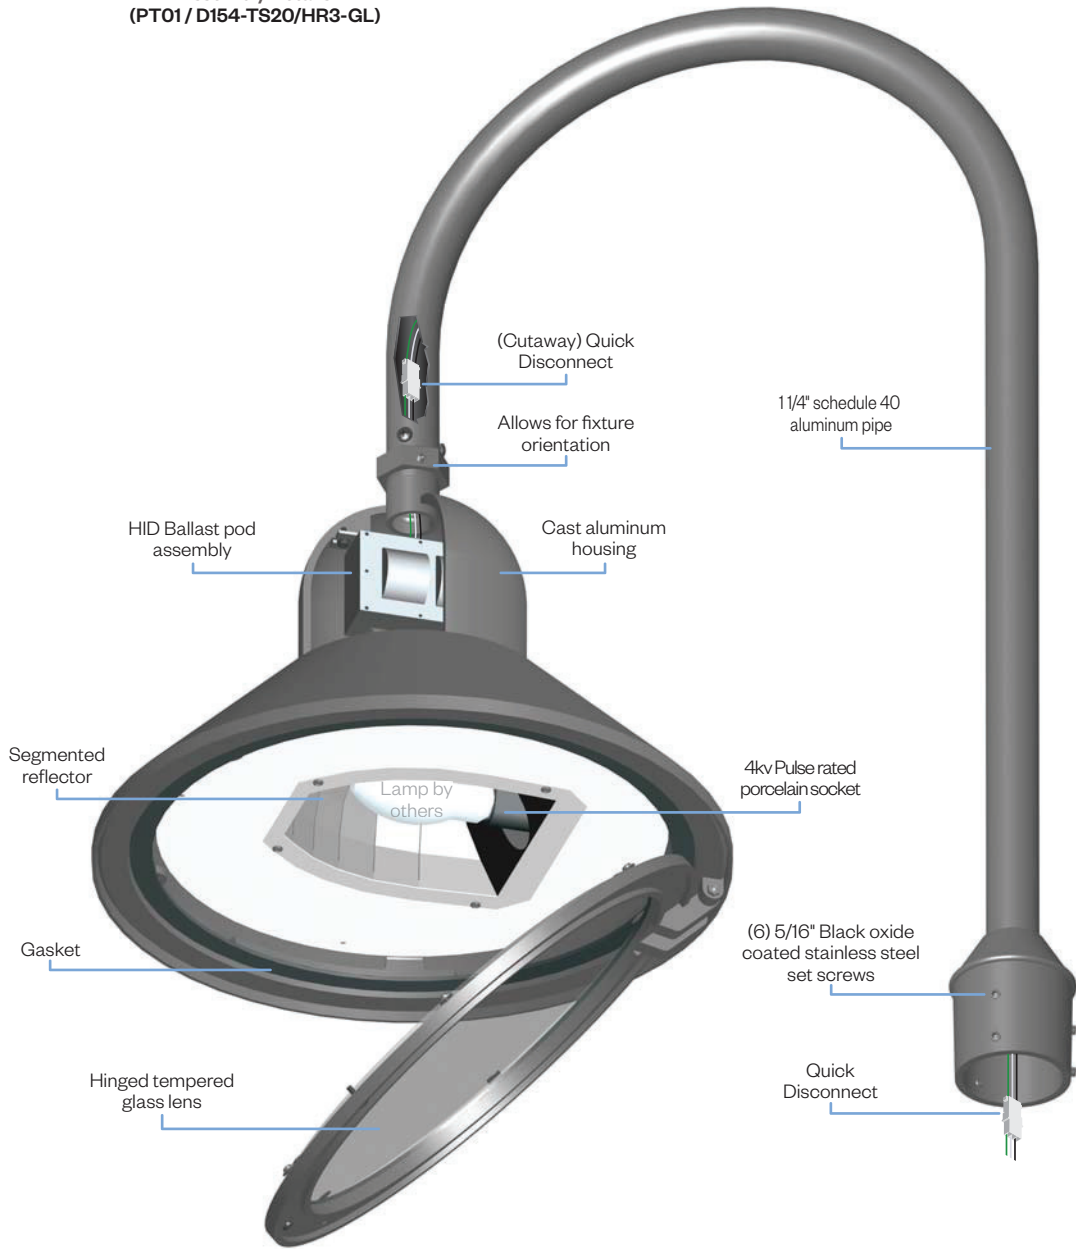

Assembly Details
(PT01 / D154-TS20/HR3-GL)

Standard Photometry

PT01/D154-TS20/HR5
Typical HID light source
8,500 Lumen
12' Mounting Height
Grid Spacing is 12'