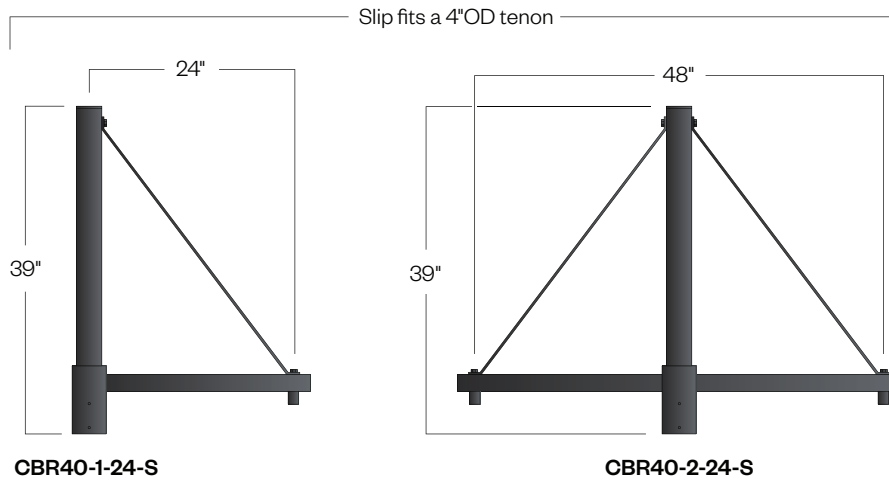

## INSTALLATION:

The luminaire will mount to the bracket as shown on the reverse page. Post top luminaire brackets will mount to a 3" OD post or tenon with (6) 5/16" stainless steel set screws.

Assembly Details  
(PT01 / D154-TS20/HR3-GL)

Standard Photometry

PT01/D154-TS20/HR5  
Typical HID light source  
8,500 Lumen  
12' Mounting Height  
Grid Spacing is 12'

Socket Types

Wattage	Socket Type
70MH,100MH	Medium
70HPS,100HPS	Medium

## Mounting Options

---