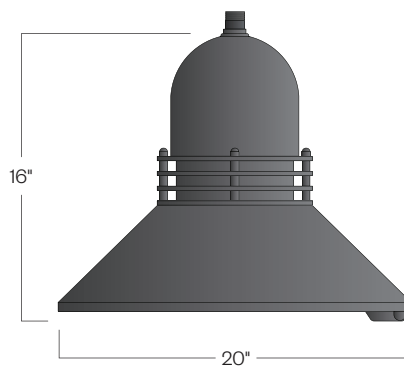

D154-TS20RUL
EPA: 1.23