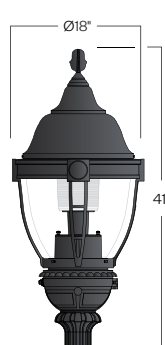

DU720 SERIES UTILITY LUMINAIRE

U.6.10.16

DU720
HID UTILITY

DESCRIPTION:

The D720 Series is a luminaire that features a clear acrylic lens surrounded by a decorative cage with a choice of cast aluminum fitters.

INSTALLATION:

The luminaire will mount to a 3" OD post or tenon with 5/16" black oxide coated stainless steel set screws to ensure a solid connection. The diffuser will be held to the fitter by (4) 5/16" black oxide coated stainless steel captive set screws.

ELECTRICAL:

- High power factor ballast (HPF), core and coil type, pre-wired and tested
- Easy ballast pod access
- 4KV pulse rated porcelain socket
- Suitable for wet location

ETL listed, suitable for wet locations.

OPTICAL OPTIONS:

- Refractive borosilicate glass - Specify Type III (L3) or Type V (L5) light distribution
- Hurricane glass (HG)
- Faceted downlight reflector (FDR)

FINISH:

Durable thermoset polyester powdercoat finish in the following:

- Satin Black (**BLK**)
- Classic Bronze (**CLB**)
- Gloss Textured Bronze (**GBZ**)
- Green (**GRN**)
- Gloss Textured Black (**GTB**)
- Textured Black (**TBK**)
- Gloss Textured Green (**TGR**)

ACCESSORIES:

- 90 degree house-side shield (**HSS-90**)
- 180 degree house-side shield (**HSS-180**)
- Twist-lock photocell (**PCL-TW**)

LENS:

Clear Acrylic

Standard

With SLL-FDR (T5 only)

PROJECT:

TYPE:

DU720-F34

Ordering Information:

Model	Light Control	Light Source	Voltage	Finish	Accessories
DU720-F1 DU720-F4 DU720-F34 DU720-F37	L3 L5 FDR	70MH 100MH 150MH 70HPS 100HPS 150HPS	120v 208v 240v 277v	BLK CLB GBZ GRN GTB TBK TGR Custom	HSS-90 HSS-180 PCL-TW

See next page for more complete ordering options

Part String

Example: DU720-F1/L5/100MH/120v/BLK