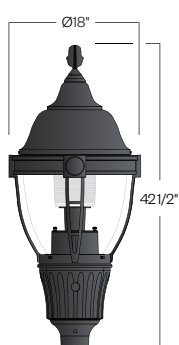

INSTALLATION:

The luminaire will mount to a 3" OD post or tenon with 5/16" black oxide coated stainless steel set screws to ensure a solid connection. The diffuser will be held to the fitter by (4) 5/16" black oxide coated stainless steel captive set screws.

- 90 degree house-side shield (**HSS-90**)
- 180 degree house-side shield (**HSS-180**)
- Twist-lock photocell (**PCL-TW**)

LENS:

Clear Acrylic

Standard

With SLL-FDR (T5 only)

PROJECT:

TYPE:

DU720-F1