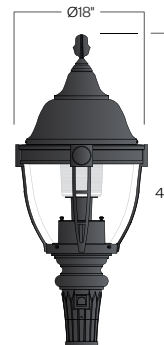

DU720-F37

Ordering Information:

Model	Light Control	Light Source	Voltage	Finish	Accessories
DU720-F1 DU720-F4 DU720-F34 DU720-F37	L3 L5 FDR	70MH 100MH 150MH 70HPS 100HPS 150HPS	120v 208v 240v 277v	BLK CLB GBZ GRN GTB TBK TGR Custom	HSS-90 HSS-180 PCL-TW

See next page for more complete ordering options

Part String

Example: DU720-F1/L5/100MH/120v/BLK