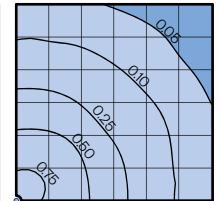

L3 or L5
Type III or Type V Glass Refractor

Photometry

DU720 Assembly
175MH lamp
14,000 Lumen
12' Mounting Height
Grid Spacing is 12'

Type III (L3)

Type V (L5)

Socket Types

Wattage	Socket Type
70MH,100MH,150MH	Medium
70HPS,100HPS	Medium
150HPS	Mogul