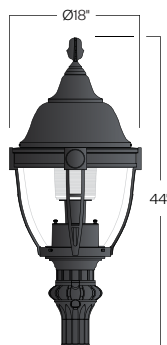

INSTALLATION:

The luminaire will mount to a 3" OD post or tenon with 5/16" black oxide coated stainless steel set screws to ensure a solid connection. The diffuser will be held to the fitter by (4) 5/16" black oxide coated stainless steel captive set screws.

- 90 degree house-side shield (**HSS-90**)
- 180 degree house-side shield (**HSS-180**)
- Twist-lock photocell (**PCL-TW**)

LENS:

Clear Acrylic

Standard

With SLL-FDR (T5 only)

PROJECT:

TYPE:

DU720-F1

See next page for more complete ordering options

Part String

Example: DU720-F1/L5/100MH/120v/BLK

Assembly Details
(Example: DU720-F4)

Options

HSS90 & HSS180
House Side Shield for use with Optical Systems

FDR
Faceted Downlight Reflector

L3 or L5
Type III or Type V Glass Refractor

Photometry

DU720 Assembly
175MH lamp
14,000 Lumen
12' Mounting Height
Grid Spacing is 12'

Type III (L3)

Type V (L5)

Socket Types

Wattage	Socket Type
70MH,100MH,150MH	Medium
70HPS,100HPS	Medium
150HPS	Mogul