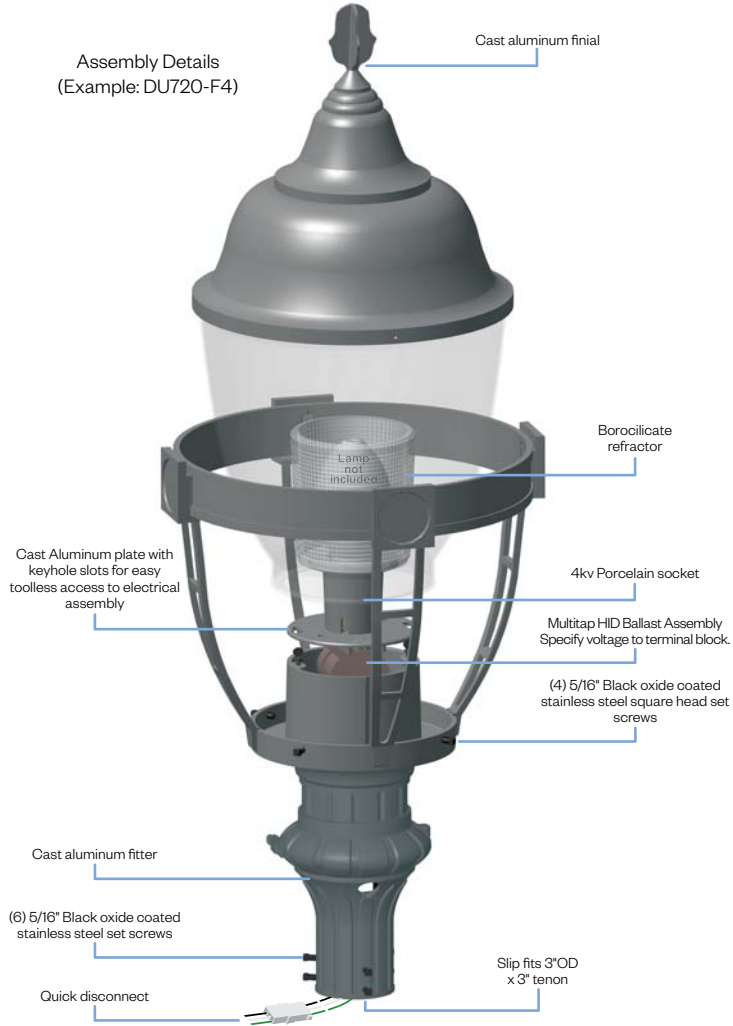

DU720 SERIES UTILITY LUMINAIRE

U.6.10.16

DU720
HID UTILITY

DESCRIPTION:

The D720 Series is a luminaire that features a clear acrylic lens surrounded by a decorative cage with a choice of cast aluminum fitters.

INSTALLATION:

The luminaire will mount to a 3" OD post or tenon with 5/16" black oxide coated stainless steel set screws to ensure a solid connection. The diffuser will be held to the fitter by (4) 5/16" black oxide coated stainless steel captive set screws.

ELECTRICAL:

- High power factor ballast (HPF), core and coil type, pre-wired and tested
- Easy ballast pod access
- 4KV pulse rated porcelain socket
- Suitable for wet location

ETL listed, suitable for wet locations.

See next page for more complete ordering options

Part String

Example: DU720-F1/L5/100MH/120v/BLK

Assembly Details
(Example: DU720-F4)

Options

HSS90 & HSS180
House Side Shield for use with Optical Systems

FDR
Faceted Downlight Reflector