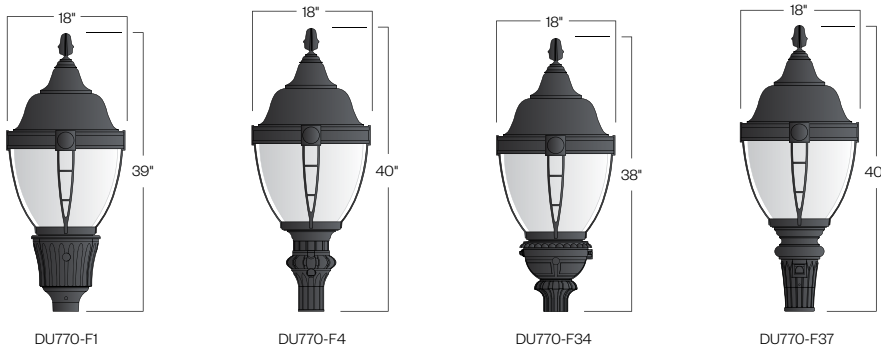

Ordering Information:

Model	Diffuser Material-Color	Optical Option	Light Source	Voltage	Finish	Accessories
DU770-F1 DU770-F4 DU770-F34 DU770-F37	PC-CL PC-WH DR-CL	L3 L5 FDR	70MH 100MH 150MH 70HPS 100HPS 150HPS	120v 208v 240v 277v	BLK CLB GBZ GRN GTB TBK TGR Custom	HSS-90 HSS-180 PCL-TW

See next page for more complete ordering options

Part String

Example: DU770-F1PC-CL/100MH/120v/BLK