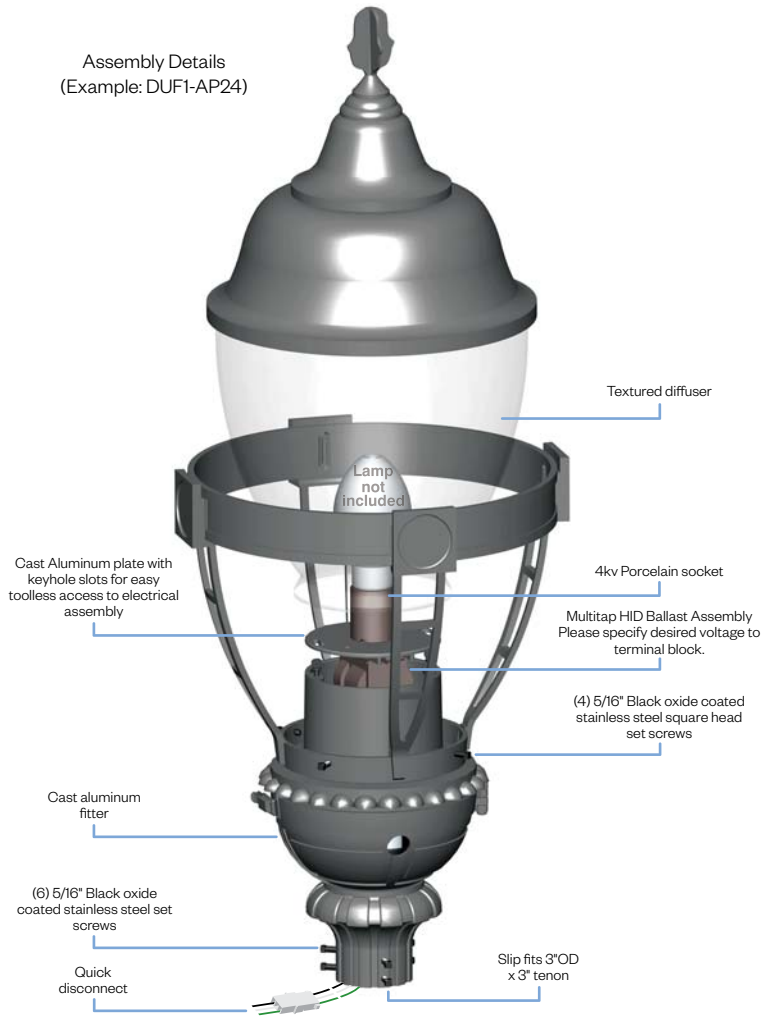

DU770 SERIES UTILITY LUMINAIRE

U.6.10.16

DU770
HID UTILITY

DESCRIPTION:

The DU770 Series consists of a cast aluminum fitter and cage assembly surrounding a clear or white textured lens and a spun aluminum top. An optional Type III (L3) or Type V (L5) internal glass refractor is also available.

INSTALLATION:

The luminaire will mount to a 3" OD post or tenon with 5/16" black oxide coated stainless steel set screws to ensure a solid connection. The diffuser will be held to the fitter by (4) 1/4-20" black oxide coated stainless steel captive set screws.

ELECTRICAL:

- High power factor ballast (HPF), core and coil type, pre-wired and tested
- Easy ballast pod access
- 4KV pulse rated porcelain socket
- Suitable for wet location

ETL listed, suitable for wet locations.

See next page for more complete ordering options

Part String

Example: DU770-F1PC-CL/100MH/120v/BLK

Assembly Details
(Example: DUF1-AP24)

Options

HSS90 & HSS180
House Side
Shield for use
with Optical
Systems