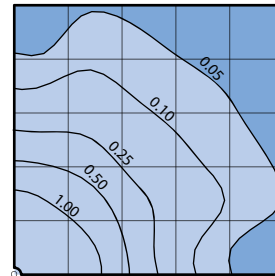

Photometry

D770 Assembly
175MH lamp
14,000 Lumen
12' Mounting Height
Grid Spacing is 12'

Socket Types

Wattage	Socket Type
70MH,100MH,150MH	Medium
70HPS,100HPS	Medium
150HPS	Mogul