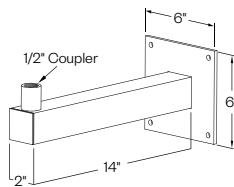

Optical Performance:

Maximum Candela = 1447
Located At Horizontal Angle = -10, Vertical Angle = -5
H - Horizontal Axial Candela
V - Vertical Axial Candela

Mounting Accessories:

Order Separately

Wall Mount

WMS14

Mounting hardware
not included

Pole Mount

PMBS-2-18

Ground Spike

GSP17

EPA: 0.208

EPA: 0.513