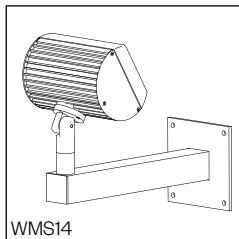

Optical Performance:

Maximum Candela = 1447
Located At Horizontal Angle = -10, Vertical Angle = -5
H - Horizontal Axial Candela
V - Vertical Axial Candela

Mounting Accessories:

Order Separately

Wall Mount