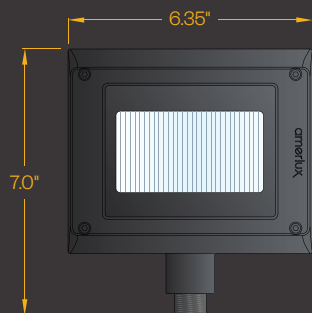

Varieta

Single Array LED Flood Light

FLC1 / BLK

Features

The Amerlux Varieta flood luminaire employs solid state technology and precision engineering to provide LED solutions for exterior signage, wall washing, and landscape layouts. All components are encapsulated inside a single attractive enclosure designed for superior performance in weather resistant applications. Offered in a choice of finishes, and color temperatures, three mounting options and glare shield are also available.

Product Overview

Wattage:	24W
Lumen Output:	2,500 lm
Color Temp:	3,000K / 4,000K / 5,000K
Dimming:	0-10 volt

PROJECT:

TYPE:

Construction:

- Die-Cast aluminum faceplate
- Extruded aluminum housing
- IP67 sealed optical module

Mounting:

- Cast aluminum pivot
- 180° tilt
- 360° rotation

Electrical:

- Integral driver
- Input voltage 120v-277v auto-sensing
- Power consumption 24W
- 1/2" NPT wire entry
- Dimming is standard

Accessories:

Optical Performance:

Maximum Candela = 1447
Located At Horizontal Angle = -10, Vertical Angle = -5
H - Horizontal Axial Candela
V - Vertical Axial Candela

Mounting Accessories:

Order Separately

Wall Mount