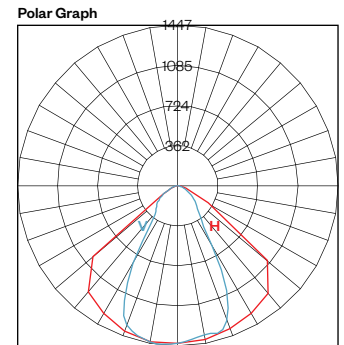

Optical Performance:

Maximum Candela = 1447
Located At Horizontal Angle = -10, Vertical Angle = -5
H - Horizontal Axial Candela
V - Vertical Axial Candela

Mounting Accessories:

Order Separately

Wall Mount