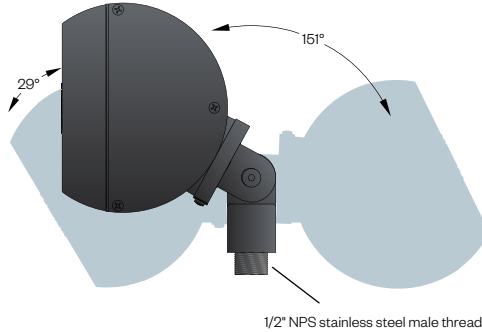

Varieta

Single Array LED Flood Light

PROJECT:

TYPE:

Accessories:

External Glare Shield
EGS

Mounting:

1/2" NPS stainless steel male threads

Optical Performance:

Maximum Candela = 1447
Located At Horizontal Angle = -10, Vertical Angle = -5
H - Horizontal Axial Candela
V - Vertical Axial Candela

Mounting Accessories:

Order Separately

Wall Mount