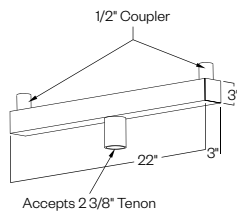

Optical Performance:

Maximum Candela = 1447
Located At Horizontal Angle = -10, Vertical Angle = -5
H - Horizontal Axial Candela
V - Vertical Axial Candela

Mounting Accessories:

Order Separately

Wall Mount

WMS14

Mounting hardware
not included

Pole Mount

PMBS-2-18

Ground Spike

GSP17

EPA: 0.208

EPA: 0.513