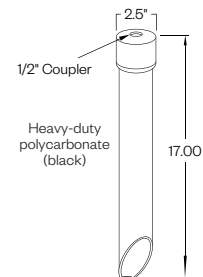

Optical Performance:

Maximum Candela = 1447
Located At Horizontal Angle = -10, Vertical Angle = -5
H - Horizontal Axial Candela
V - Vertical Axial Candela

Mounting Accessories:

Order Separately

Wall Mount

WMS14

Mounting hardware
not included

Pole Mount

PMBS-2-18

Ground Spike

GSP17

EPA: 0.208

EPA: 0.513