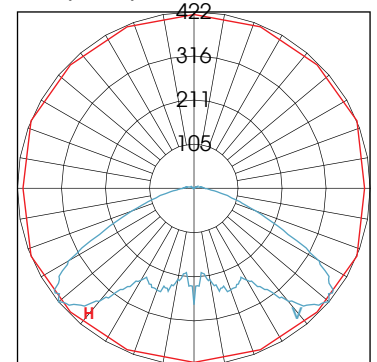

### Ordering Information

Model	Overall Height	CCT	Nominal Input Power	Finish
<b>LUN10-18</b>	18"	<b>27</b> (2,700K) <b>30</b> (3,000K) <b>35</b> (3,500K) <b>40</b> (4,000K)	16W	<b>ANT, BLK</b> <b>CLB, SDS</b> <b>WHT</b> <b>CSTM</b> _____
<b>LUN10-24</b>	24"			
<b>LUN10-30</b>	30"			
<b>LUN10-36</b>	36"			
<b>LUN10-42</b>	42"			

Ordering options in **BOLD**

Amerlux reserves the right to change details that do not affect overall function and performance.

www.amerlux.com • (T) 281.997.5400 • (F) 281-997-5441

LUN10  
LED

PROJECT:

TYPE:

Polar Graph  
LUN10 / 3500K / 70CRI

Maximum Candela = 421.68  
 Located At Horizontal Angle = 22.5  
 Vertical Angle = 50  
 H - Horizontal Axial Candela  
 V - Vertical Axial Candela

Part String

Example: LUN10 / 30 / 36 / BLK