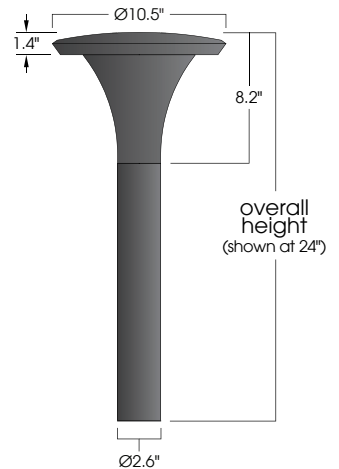

### Materials:

Anchor base - Cast aluminum (356-T6)  
 Shaft - Extruded aluminum (6063-T6)  
 Cone - Spun aluminum (6063)

### Ordering Information

Model	Overall Height	CCT	Nominal Input Power	Finish
<b>LUN10-18</b>	18"	<b>27</b> (2,700K) <b>30</b> (3,000K) <b>35</b> (3,500K) <b>40</b> (4,000K)	16W	<b>ANT, BLK</b> <b>CLB, SDS</b> <b>WHT</b> <b>CSTM</b> _____
<b>LUN10-24</b>	24"			
<b>LUN10-30</b>	30"			
<b>LUN10-36</b>	36"			
<b>LUN10-42</b>	42"			

Ordering options in **BOLD**

Amerlux reserves the right to change details that do not affect overall function and performance.

www.amerlux.com • (T) 281.997.5400 • (F) 281-997-5441

LUN10  
LED

PROJECT:

TYPE:

Polar Graph  
LUN10 / 3500K / 70CRI

Maximum Candela = 421.68  
 Located At Horizontal Angle = 22.5  
 Vertical Angle = 50  
 H - Horizontal Axial Candela  
 V - Vertical Axial Candela

Part String

Example: LUN10 / 30 / 36 / BLK