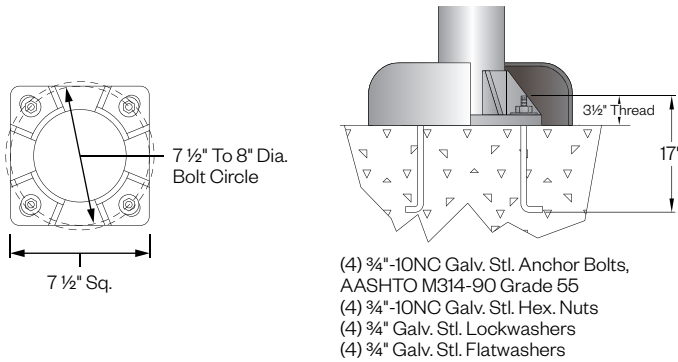

Anchorage Details

Weights

LUN18	Overall Height	Weight
LUN28-12	12'-0"	55 lbs
LUN28-14	14'-0"	58 lbs
LUN28-15	15'-0"	61 lbs
LUN28-16	16'-0"	63 lbs

Luminaire weight 24lbs