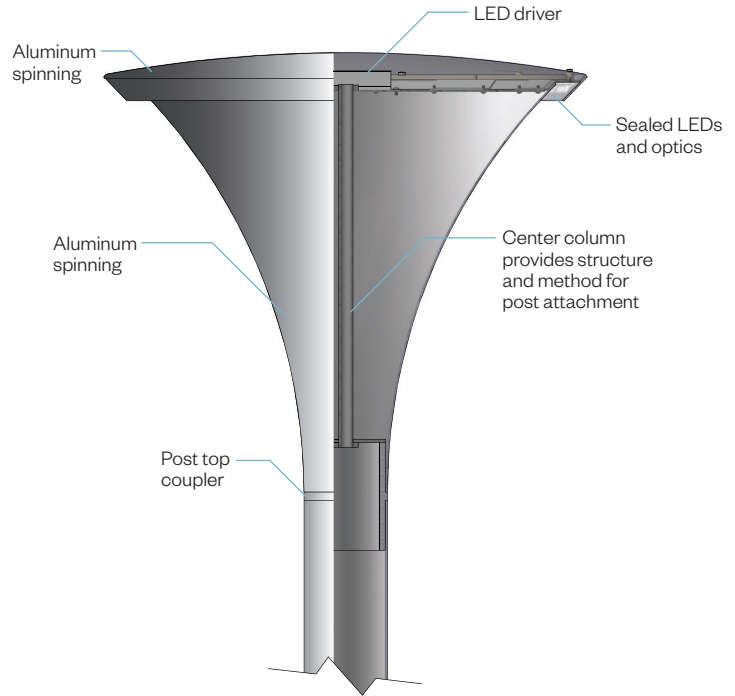

### Features

Conventional exterior lighting, no matter how utilitarian or thoughtful the design aesthetic, involves a bright luminaire and a dark pole. "Lunetta" breaks from convention by allowing both luminaire and pole to become illuminated as one. A straight round 5" aluminum pole emanates from the ground and begins to flare until gracefully reaching the recessed light source running around the perimeter. The LEDs graze light down the face of the flared luminaire and post creating a comfortable yet efficient lighting element.

## TYPE:

### Performance

Polar Graph  
LUN28 / 4K / WHT

Maximum Candela = 1900.94  
 Located At Horizontal Angle = 340  
 Vertical Angle = 26  
 H - Horizontal Axial Candela  
 V - Vertical Axial Candela  
**B2-U3-G1**

### Cutaway View