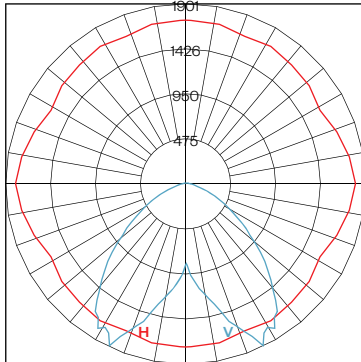

## Ordering Information

LUN28 / \_\_\_\_\_ / \_\_\_\_\_  
**1**            **2**            **3**

- 1** Model  
**LUN28-12** - 12'-0"  
**LUN28-14** - 14'-0"  
**LUN28-15** - 15'-0"  
**LUN28-16** - 16'-0"

### Performance

Polar Graph  
LUN28 / 4K / WHT

Maximum Candela = 1900.94  
 Located At Horizontal Angle = 340  
 Vertical Angle = 26  
 H - Horizontal Axial Candela  
 V - Vertical Axial Candela  
**B2-U3-G1**