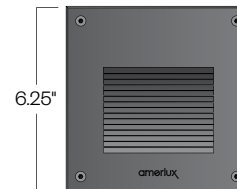

PCCS6
(Soft Glow)

Passo SQ

(Available Sept. 1st)

Cast Aluminum

PSCD4

PSCS4

PSCP4

PSCL4
(Louvered)

PSCD6
(Directional)

PSCS6
(Soft Glow)

PSCP6
(Ribbed Glass)