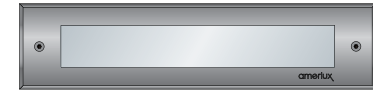

PRSS8

PRCD12
(Directional)

PRCL12
(Louvered)

PRCS12
(Soft Glow)

PRSL12
(Louvered)

PRSS12
(Soft Glow)

Passo CR

(Available Sept. 1st)

Stainless Steel

Cast Aluminum

PCSG4

PCSS4

PCCS4

PCCL4
(Cast Aluminum
Louvered)

PCSG6
(Soft Glow With Guard)

PCSS6
(Soft Glow)