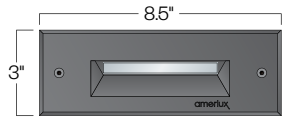

Passo RT

(Available July 1st)

Cast Aluminum

Stainless Steel

PRCD8

PRCL8

PRCS8

PRSL8