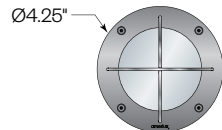

PRSS8

PRCD12
(Directional)

PRCL12
(Louvered)

PRCS12
(Soft Glow)

PRSL12
(Louvered)

PRSS12
(Soft Glow)

Passo CR

(Available Sept. 1st)

Stainless Steel

Cast Aluminum

PCSG4

PCSS4

PCCS4

PCCL4
(Cast Aluminum
Louvered)

PCSG6
(Soft Glow With Guard)

PCSS6
(Soft Glow)