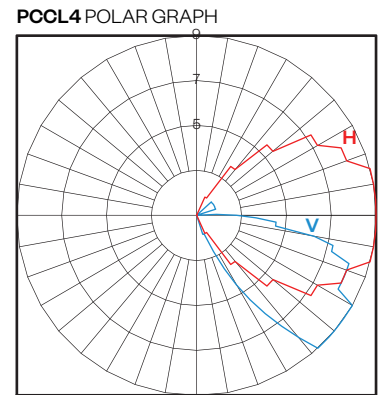

Performance Detail

Ordering Information

Model Code	Performance Code	CCT	Approx. Lumens	Drive Current	Nominal Input Power	Finish Code
PCCL4	L27	2700K	10	100mA	1.5W	ANT BLK CLB SLV WHT CSTM
	L30	3000K	11			
	L40	4000K	12			
	H27	2700K	13	175mA	2.7W	
	H30	3000K	14			
	H40	4000K	15			

Ordering options shown as **BOLD**. Example: **PCCS4/L30/ANT**

Amber Option

Model Code	Output	Finish Code
PCCL4-AL	33 mW	ANT, BLK CLB
PCCL4-AH	50 mW	

Ordering options shown as **BOLD**. Example: **PCCL4-AL/ANT**