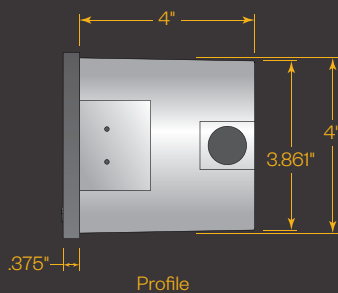

Application:

Designed for new construction in interior or exterior hollow walls or poured concrete.

Construction:

- Die-cast aluminum housing with protective powdercoat finish
- Sealed die-cast aluminum internal optical chamber
- Die-cast aluminum faceplate
- 1/8" tempered frosted glass lens

Driver:

- Drive Current (100 or 175mA)
- 2.5kv surge protection
- Fully potted
- Input voltage 120v-277v auto-sensing
- 0-10v dimmable down to 10%

ETL listed, suitable for wet locations.

Optics:

Individually sealed optical chamber insures LEDs are secure independent of the installation of the back box.

Amber Option:

- PCCL4-AL: 33 mW
- PCCL4-AH: 50 mW

Finish:

Premium quality thermoset polyester powdercoat for a durable finish.
(*Not Wildlife Lighting Certified with AMBER CCT)

ANT - Anthracite Gray	*SLV - Silver
BLK - Satin Black	*WHT - White
CLB - Classic Bronze	CSTM - Custom