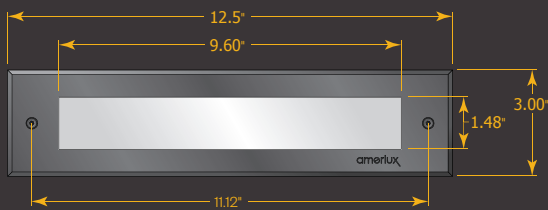

Passo RT

12" Soft Glow LED Steplight

PROCS12/BLK

Features

The Passo family of luminaires includes high quality, architecturally relevant fixtures suitable for use in both outdoor or indoor applications. All members of the Passo family feature an independently sealed optical chamber and fully potted driver. These features are especially beneficial in exterior applications as they help compensate for the challenges in getting a good seal between a pre-installed back box and the faceplate as well as those challenges in fully sealing the conduit system. Each luminaire is available in a choice of two output levels to help tailor the desired illuminance to the project and a standard 0-10v dimmable driver allows even further flexibility.

Product Overview

Wattage:	Up to 9W
Lumen Output:	Up to 376 lm
Color Temp:	2,700K / 3,000K / 4,000K
Dimming:	0-10v down to 10%

PROJECT:

TYPE:

Application:

Designed for new construction in brick, poured concrete, and hollow walls.

Construction:

- Electrical grade PVC housing
- Internal optical chamber
- Cast aluminum faceplate
- 1/8" tempered opal glass lens

Driver:

- Drive Current (175, 350, or 700mA)
- 2.5kv surge protection
- Fully potted
- Input voltage 120v-277v auto-sensing
- 0-10v dimmable down to 10%