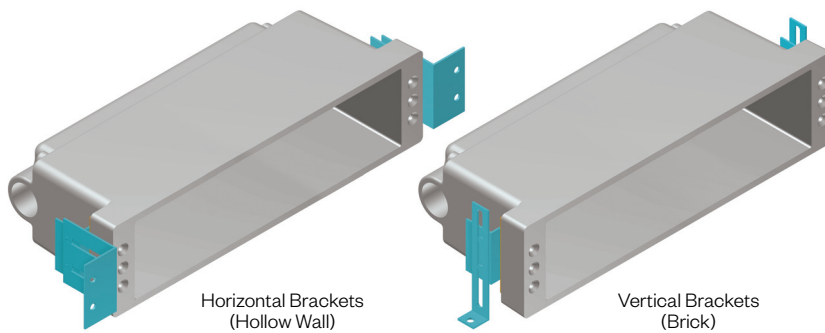

The backbox can be shipped ahead of the steplight upon request.

Passo RT

12" Soft Glow LED Steplight

PROJECT:

TYPE:

Construction Detail

Application Brackets:

(Included with order)