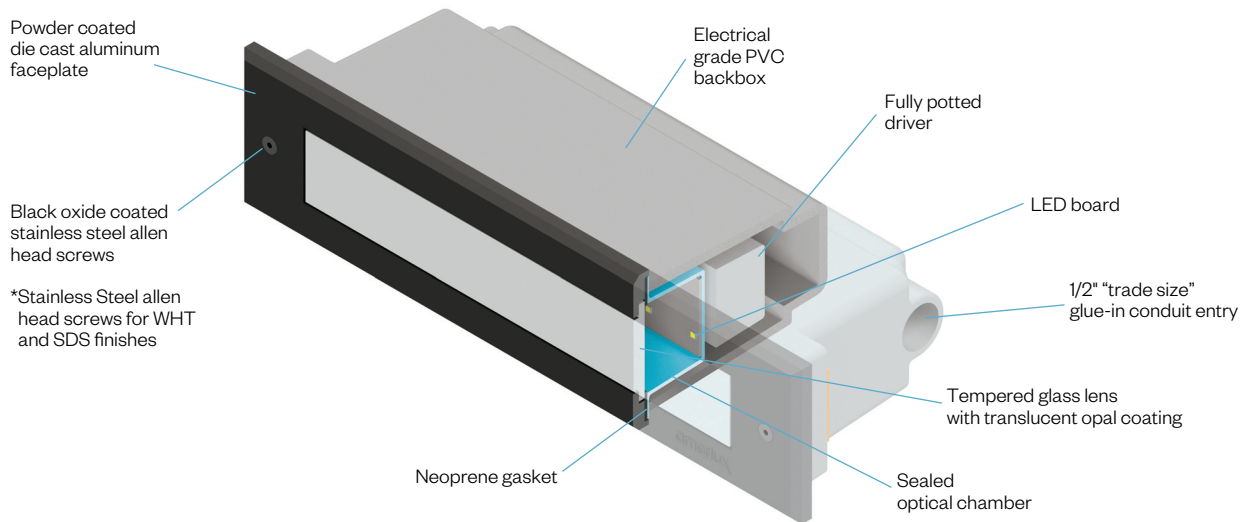

ETL listed, suitable for wet locations.

Optics:

Individually sealed optical chamber insures LEDs are secure independent of the installation of the back box.

Finish:

Premium quality thermoset polyester powdercoat for a durable finish.

The backbox can be shipped ahead of the steplight upon request.

Passo RT

12" Soft Glow LED Steplight

PROJECT:

TYPE:

Construction Detail

Application Brackets:

(Included with order)