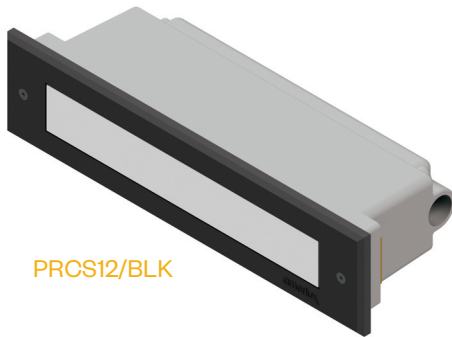

Passo RT

12" Soft Glow LED Steplight

PROCS12/BLK

Features

The Passo family of luminaires includes high quality, architecturally relevant fixtures suitable for use in both outdoor or indoor applications. All members of the Passo family feature an independently sealed optical chamber and fully potted driver. These features are especially beneficial in exterior applications as they help compensate for the challenges in getting a good seal between a pre-installed back box and the faceplate as well as those challenges in fully sealing the conduit system. Each luminaire is available in a choice of two output levels to help tailor the desired illuminance to the project and a standard 0-10v dimmable driver allows even further flexibility.

Product Overview

Wattage:	Up to 9W
Lumen Output:	Up to 376 lm
Color Temp:	2,700K / 3,000K / 4,000K
Dimming:	0-10v down to 10%

PROJECT:

TYPE:

Application:

Designed for new construction in brick, poured concrete, and hollow walls.

Construction:

- Electrical grade PVC housing
- Internal optical chamber
- Cast aluminum faceplate
- 1/8" tempered opal glass lens

Driver:

- Drive Current (175, 350, or 700mA)
- 2.5kv surge protection
- Fully potted
- Input voltage 120v-277v auto-sensing
- 0-10v dimmable down to 10%

ETL listed, suitable for wet locations.

Optics:

Individually sealed optical chamber insures LEDs are secure independent of the installation of the back box.

Finish:

Premium quality thermoset polyester powdercoat for a durable finish.