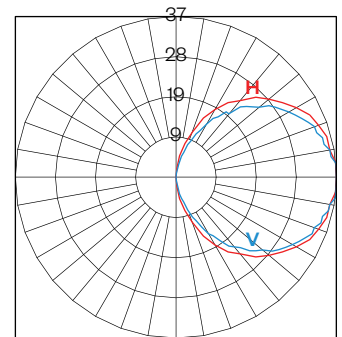

Performance Detail

PSCS12/L30 POLAR GRAPH

Performance Chart

Performance Code	OCT	Approx. Lumens	Drive Current	Nominal Input Power
L27	2700 K	98	175mA	3W
L30	3000 K	103		
L40	4000 K	110		
H27	2700 K	190	350mA	4.5W
H30	3000 K	199		
H40	4000 K	212		
VH27	2700 K	337	700mA	9W
VH30	3000 K	353		
VH40	4000 K	376		