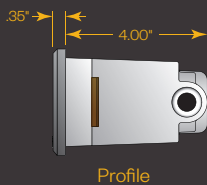

Application:

Designed for new construction in brick, poured concrete, and hollow walls.

Construction:

- Electrical grade PVC housing
- Internal optical chamber
- Cast aluminum faceplate
- 1/8" tempered opal glass lens

Driver:

- Drive Current (175, 350, or 700mA)
- 2.5kv surge protection
- Fully potted
- Input voltage 120v-277v auto-sensing
- 0-10v dimmable down to 10%

ETL listed, suitable for wet locations.

Optics:

Individually sealed optical chamber insures LEDs are secure independent of the installation of the back box.

Finish:

Premium quality thermoset polyester powdercoat for a durable finish.

ANT - Anthracite Gray	BLK - Satin Black
CLB - Classic Bronze	SLV - Silver
WHT - White	CSTM - Custom