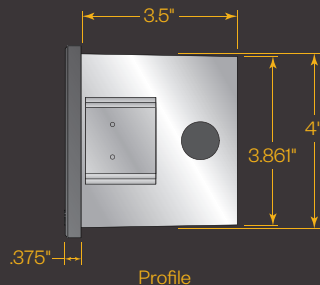

Application:

Designed for new construction in interior or exterior hollow walls or poured concrete.

Construction:

- Die-cast aluminum housing with protective powdercoat finish
- Sealed die-cast aluminum internal optical chamber
- Die-cast aluminum faceplate
- 1/8" tempered frosted glass lens

Driver:

- Drive Current (100, 175 or 350mA)
- 2.5kv surge protection
- Fully potted
- Input voltage 120v-277v auto-sensing
- 0-10v dimmable down to 10%

ETL listed, suitable for wet locations.

Optics:

Individually sealed optical chamber insures LEDs are secure independent of the installation of the back box.

Amber Option:

PSCL4-AL: 33 mW
PSCL4-AH: 50 mW

Finish:

Premium quality thermoset polyester powdercoat for a durable finish.
(*Not Wildlife Lighting Certified with AMBER CCT)

ANT - Anthracite Gray	*SLV - Silver
BLK - Satin Black	*WHT - White
CLB - Classic Bronze	CSTM - Custom