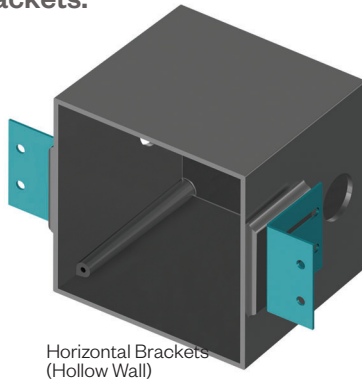

Application Brackets:

(Included)