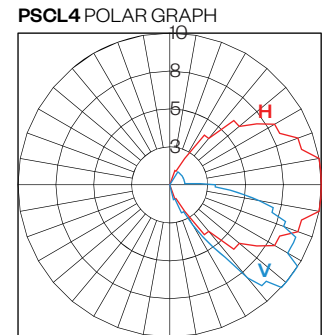

(Included)

Performance Detail

Performance Chart

Performance Code	OCT	Approx. Lumens	Drive Current	Nominal Input Power
L27	2700K	11	100mA	1.5W
L30	3000K	12		
L40	4000K	13		
H27	2700K	14	175mA	2.7W
H30	3000K	15		
H40	4000K	16		
VH27	2700K	24	350mA	5.4W
VH30	3000K	26		
VH40	4000K	28		