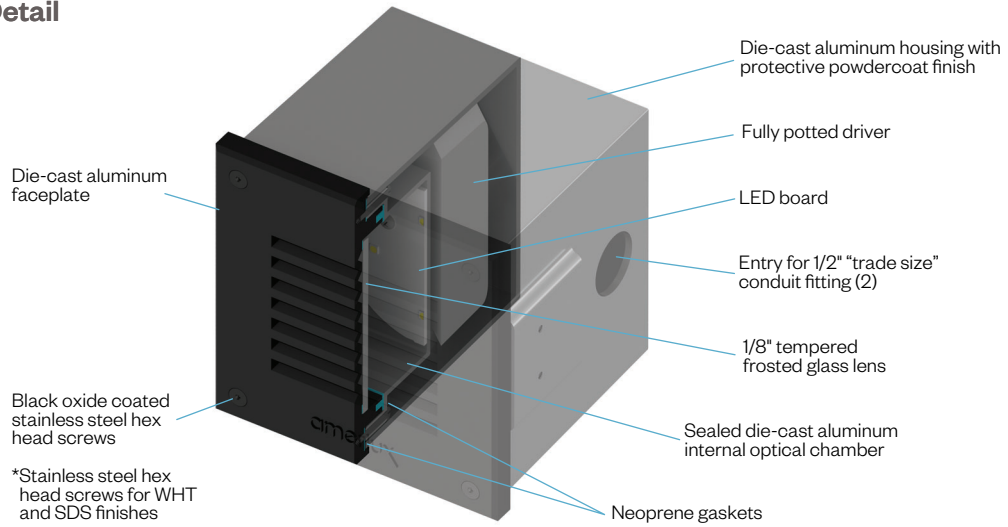

Model
SQBX-4

The backbox can be shipped ahead of the steplight upon request.

Passo SQ

4" Louvered LED
Recessed Wall Luminaire

PROJECT:

TYPE:

Construction Detail

Application Brackets: