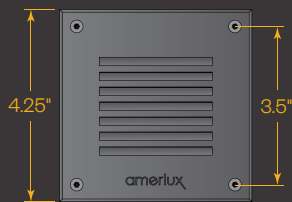

Product Overview

Wattage:	Up to 5.4W
Lumen Output:	Up to 28lm
Color Temp:	2,700K / 3,000K / 4,000K / AMBER
Dimming:	0-10v down to 10%

PROJECT:

TYPE:

Application:

Designed for new construction in interior or exterior hollow walls or poured concrete.