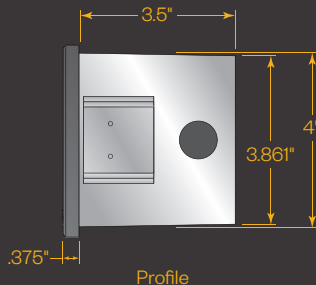

Application:

Designed for new construction in interior or exterior hollow walls or poured concrete.

Construction:

- Die-cast aluminum housing with protective powdercoat finish
- Sealed die-cast aluminum internal optical chamber
- Die-cast aluminum faceplate
- 1/8" tempered opal glass lens

Driver:

- Drive Current (100, 175, or 350mA)
- 2.5kv surge protection
- Fully potted
- Input voltage 120v-277v auto-sensing
- 0-10v dimmable down to 10%

ETL listed, suitable for wet locations.

Optics:

Individually sealed optical chamber insures LEDs are secure independent of the installation of the back box.

Finish:

Premium quality thermoset polyester powdercoated faceplate for a durable finish.

ANT - Anthracite Gray	BLK - Satin Black
CLB - Classic Bronze	SLV - Silver
WHT - White	CSTM - Custom