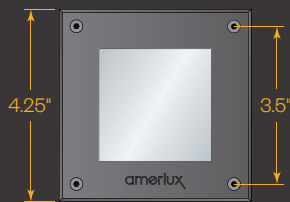

Product Overview

Wattage:	Up to 5.4W
Lumen Output:	Up to 147 lm
Color Temp:	2,700K / 3,000K / 4,000K
Dimming:	0-10v down to 10%

PROJECT:

TYPE:

Application:

Designed for new construction in interior or exterior hollow walls or poured concrete.