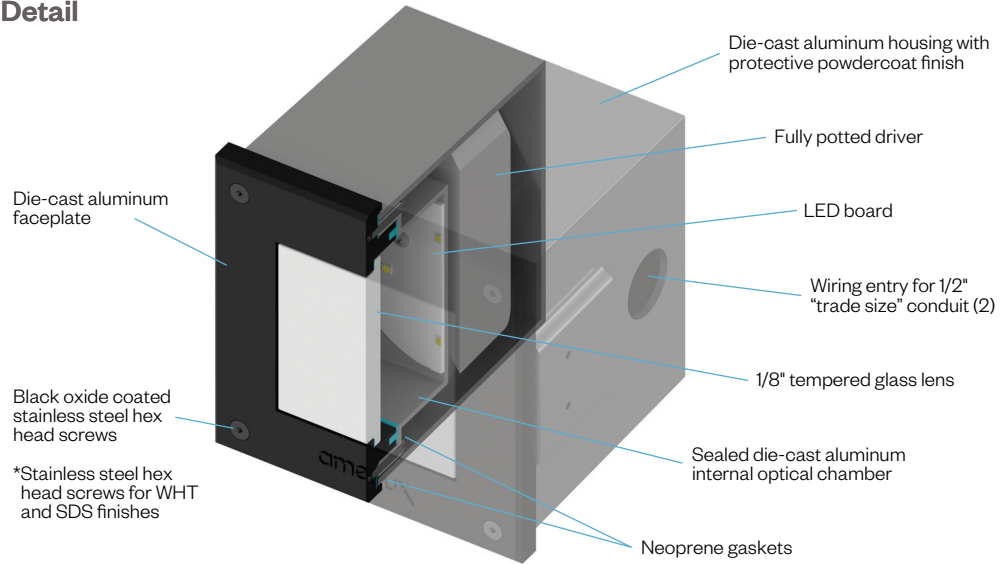

ETL listed, suitable for wet locations.

Optics:

Individually sealed optical chamber insures LEDs are secure independent of the installation of the back box.

Finish:

Premium quality thermoset polyester powdercoated faceplate for a durable finish.

The backbox can be shipped ahead of the steplight upon request.

Passo SQ

4" Soft Glow LED
Recessed Wall Luminaire

PROJECT:

TYPE:

Construction Detail

Application Brackets:

(Included)