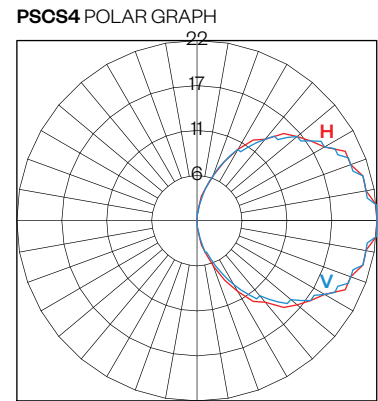

Performance Detail

Performance Chart

Performance Code	CCT	Approx. Lumens	Drive Current	Nominal Input Power
L27	2700K	59	100mA	1.5W
L30	3000K	62		
L40	4000K	66		
H27	2700K	74	175mA	2.7W
H30	3000K	78		
H40	4000K	83		
VH27	2700K	133	350mA	5.4W
VH30	3000K	138		
VH40	4000K	147		