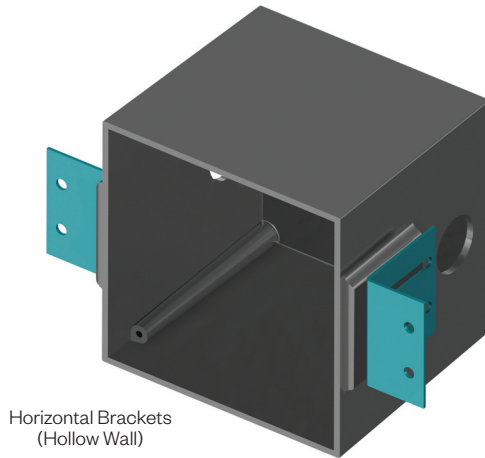

Application Brackets:

(Included)