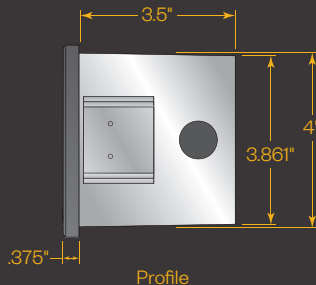

Application:

Designed for new construction in interior or exterior hollow walls or poured concrete.

Construction:

- Die-cast aluminum housing with protective powdercoat finish
- Sealed die-cast aluminum internal optical chamber
- Die-cast aluminum faceplate
- 1/8" tempered opal glass lens

Driver:

- Drive Current (100, 175, or 350mA)
- 2.5kv surge protection
- Fully potted
- Input voltage 120v-277v auto-sensing
- 0-10v dimmable down to 10%

ETL listed, suitable for wet locations.

Optics:

Individually sealed optical chamber insures LEDs are secure independent of the installation of the back box.

Finish:

Premium quality thermoset polyester powdercoated faceplate for a durable finish.

ANT - Anthracite Gray	BLK - Satin Black
CLB - Classic Bronze	SLV - Silver
WHT - White	CSTM - Custom