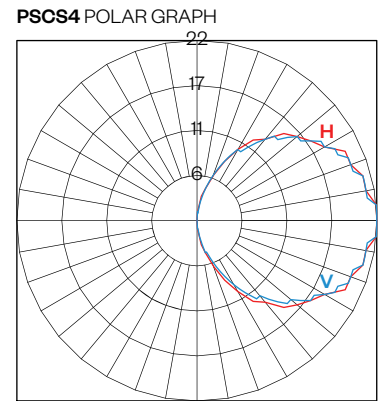

Performance Chart

Performance Code	CCT	Approx. Lumens	Drive Current	Nominal Input Power
L27	2700K	59	100mA	1.5W
L30	3000K	62		
L40	4000K	66		
H27	2700K	74	175mA	2.7W
H30	3000K	78		
H40	4000K	83		
VH27	2700K	133	350mA	5.4W
VH30	3000K	138		
VH40	4000K	147		