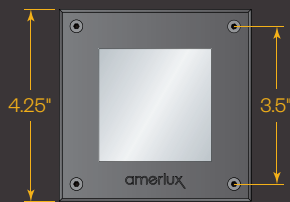

Product Overview

Wattage:	Up to 5.4W
Lumen Output:	Up to 147 lm
Color Temp:	2,700K / 3,000K / 4,000K
Dimming:	0-10v down to 10%

PROJECT:

TYPE:

Application:

Designed for new construction in interior or exterior hollow walls or poured concrete.