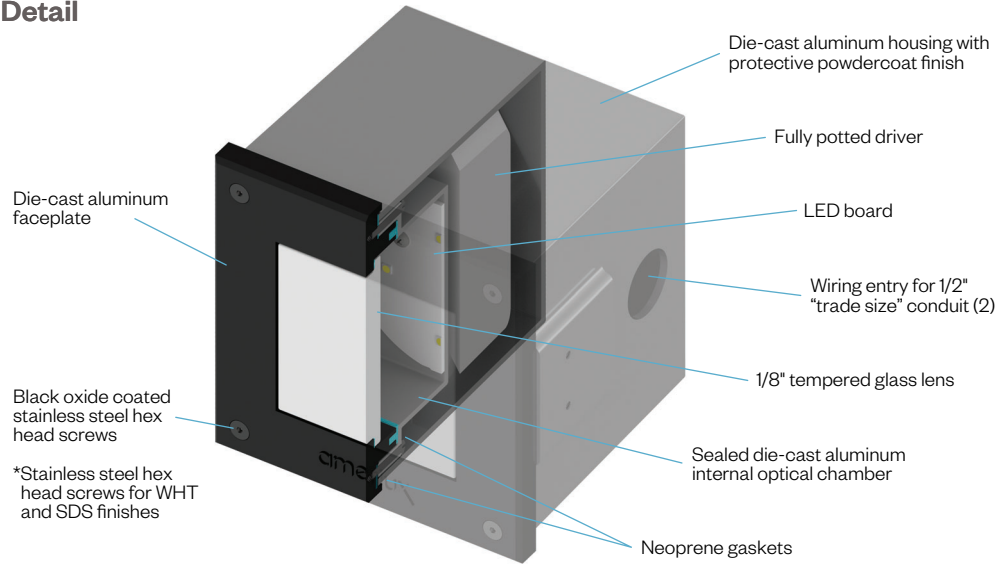

ETL listed, suitable for wet locations.

Optics:

Individually sealed optical chamber insures LEDs are secure independent of the installation of the back box.

Finish:

Premium quality thermoset polyester powdercoated faceplate for a durable finish.

The backbox can be shipped ahead of the steplight upon request.

Passo SQ

4" Soft Glow LED
Recessed Wall Luminaire

PROJECT:

TYPE:

Construction Detail

Application Brackets: (Included)

Performance Detail