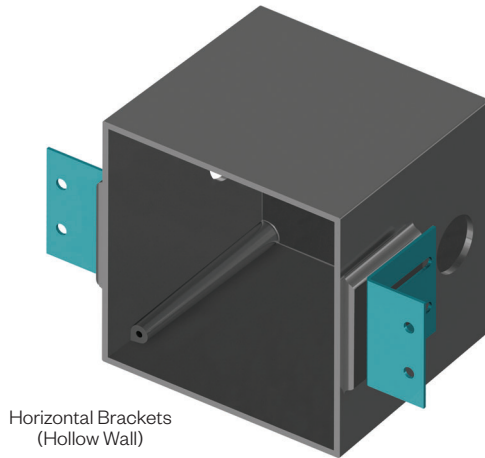

Application Brackets: (Included)