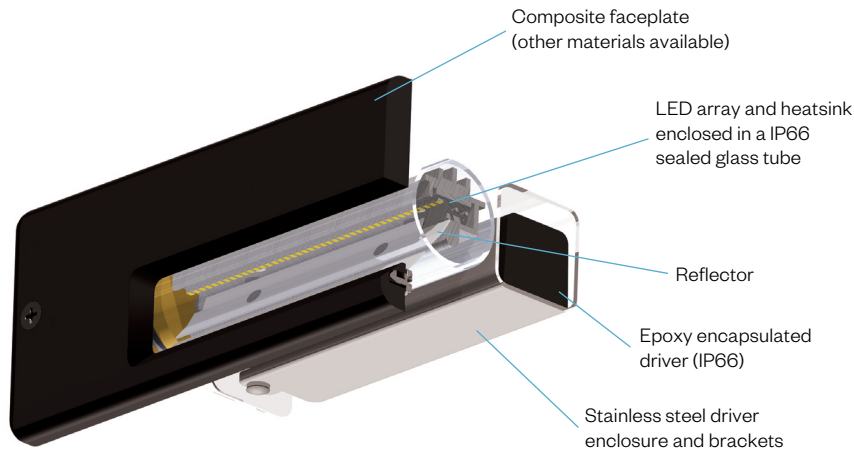

ETL listed, suitable for wet locations.

Optics:

(2) LED module comprised of a closely packed array of small, discrete LED's that creates a uniform linear light source. Module and heat sink are enclosed in a cylindrical glass lens sealed with O-rings, to provide exceptional performance. Polished reflector directs the light outward uniformly.

Faceplate Color:

- BG** - Beige
- BK** - Black
- GY** - Dark Gray
- WH** - White

Brushed Stainless Steel

Passo

12" LED Steplight (Retrofit)

PROJECT:

TYPE:

Available Faceplates

Solid Color Composite
(Standard)

Stainless Steel (**SS**)
1/8" thick
304 Grade

Construction Detail

Performance Detail

Maximum Candela = 493.36
Horizontal Angle = 0
Vertical Angle = 75

Ordering Information

Model	Faceplate Color	Ordering Code	CCT	Approx. Lumens	Total Efficacy	Nominal Input Power
PSLTR12	BG - Beige	2F30	3000 K	344	86 Lm/W	8W
	BK - Black		3500 K	352	88 Lm/W	
	GY - Dark Gray					
WH - White						
PSLTR12-SS	Brushed Stainless Steel	2F40	4000 K	410	102 Lm/W	

Ordering options shown as **BOLD**