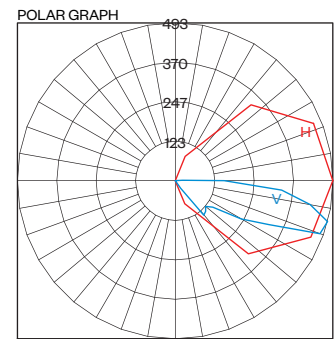

Solid Color Composite
(Standard)

Stainless Steel (**SS**)
1/8" thick
304 Grade

Construction Detail

Performance Detail

Maximum Candela = 493.36
Horizontal Angle = 0
Vertical Angle = 75

Ordering Information

Model	Faceplate Color	Ordering Code	CCT	Approx. Lumens	Total Efficacy	Nominal Input Power
PSLTR12	BG - Beige	2F30	3000 K	344	86 Lm/W	8W
	BK - Black		3500 K	352	88 Lm/W	
	GY - Dark Gray					
WH - White						
PSLTR12-SS	Brushed Stainless Steel	2F40	4000 K	410	102 Lm/W	

Ordering options shown as **BOLD**