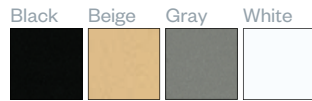

Faceplate Color:

- BG** - Beige
- BK** - Black
- GY** - Dark Gray
- WH** - White

Brushed Stainless Steel

Passo

12" LED Steplight (Retrofit)

PROJECT:

TYPE:

Available Faceplates

Solid Color Composite
(Standard)

Stainless Steel (**SS**)
1/8" thick
304 Grade

Construction Detail

Performance Detail

Maximum Candela = 493.36
Horizontal Angle = 0
Vertical Angle = 75

Ordering Information

Model	Faceplate Color	Ordering Code	CCT	Approx. Lumens	Total Efficacy	Nominal Input Power
PSLTR12	BG - Beige	2F30	3000 K	344	86 Lm/W	8W
	BK - Black		3500 K	352	88 Lm/W	
	GY - Dark Gray					
WH - White						
PSLTR12-SS	Brushed Stainless Steel	2F40	4000 K	410	102 Lm/W	

Ordering options shown as **BOLD**