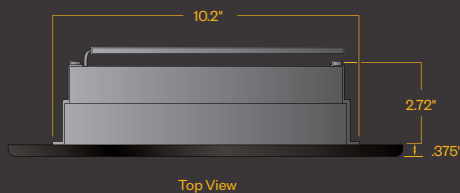

Passo

12" LED STEPLIGHT

(Retrofit)

PSLT12R/BK

Features

Thoughtful design and attention to detail ensure the Passo LED Step Lights are truly one of a kind. Whether for new construction or retrofit applications, the Passo integrates LED technology and well proven construction techniques to deliver an extremely long lasting and virtually maintenance free light that enhances the safety and aesthetics of a project.

Product Overview

Wattage:	8W
Lumen Output:	205 lm
Color Temp:	3,000K / 3,500K / 4,000K

PROJECT:

TYPE:

Application:

Designed for retrofit in steps and wall-mounted applications.

Construction:

Stainless steel driver enclosure and bracketing. Machined brass internal endcaps for optical chamber. Anodized aluminum heatsink. Composite, cast aluminum, or stainless steel faceplate.

ETL listed, suitable for wet locations.

Optics:

(2) LED module comprised of a closely packed array of small, discrete LED's that creates a uniform linear light source. Module and heat sink are enclosed in a cylindrical glass lens sealed with O-rings, to provide exceptional performance. Polished reflector directs the light outward uniformly.

Solid Color Composite
(Standard)

Stainless Steel (**SS**)
1/8" thick
304 Grade

Construction Detail

Performance Detail

Maximum Candela = 493.36
Horizontal Angle = 0
Vertical Angle = 75

Ordering Information

Model	Faceplate Color	Ordering Code	CCT	Approx. Lumens	Total Efficacy	Nominal Input Power
PSLTR12	BG - Beige	2F30	3000 K	344	86 Lm/W	8W
	BK - Black		3500 K	352	88 Lm/W	
	GY - Dark Gray					
WH - White						
PSLTR12-SS	Brushed Stainless Steel	2F40	4000 K	410	102 Lm/W	