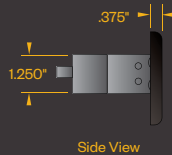

Product Overview

Wattage:	8W
Lumen Output:	205 lm
Color Temp:	3,000K / 3,500K / 4,000K

PROJECT:

TYPE:

Application:

Designed for retrofit in steps and wall-mounted applications.

Construction:

Stainless steel driver enclosure and bracketing. Machined brass internal endcaps for optical chamber. Anodized aluminum heatsink. Composite, cast aluminum, or stainless steel faceplate.

Solid Color Composite
(Standard)

Stainless Steel (**SS**)
1/8" thick
304 Grade

Construction Detail

Performance Detail

Maximum Candela = 493.36
Horizontal Angle = 0
Vertical Angle = 75

Ordering Information

Model	Faceplate Color	Ordering Code	CCT	Approx. Lumens	Total Efficacy	Nominal Input Power
PSLTR12	BG - Beige	2F30	3000 K	344	86 Lm/W	8W
	BK - Black		3500 K	352	88 Lm/W	
	GY - Dark Gray					
WH - White						
PSLTR12-SS	Brushed Stainless Steel	2F40	4000 K	410	102 Lm/W	