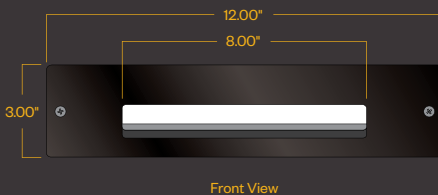

Product Overview

Wattage:	8W
Lumen Output:	205 lm
Color Temp:	3,000K / 3,500K / 4,000K

PROJECT:

TYPE:

Application:

Designed for retrofit in steps and wall-mounted applications.

Construction:

Stainless steel driver enclosure and bracketing. Machined brass internal endcaps for optical chamber. Anodized aluminum heatsink. Composite, cast aluminum, or stainless steel faceplate.

Solid Color Composite
(Standard)

Stainless Steel (**SS**)
1/8" thick
304 Grade

Construction Detail

Performance Detail

Maximum Candela = 493.36
Horizontal Angle = 0
Vertical Angle = 75

Ordering Information

Model	Faceplate Color	Ordering Code	CCT	Approx. Lumens	Total Efficacy	Nominal Input Power
PSLTR12	BG - Beige	2F30	3000 K	344	86 Lm/W	8W
	BK - Black		3500 K	352	88 Lm/W	
	GY - Dark Gray					
WH - White						
PSLTR12-SS	Brushed Stainless Steel	2F40	4000 K	410	102 Lm/W	