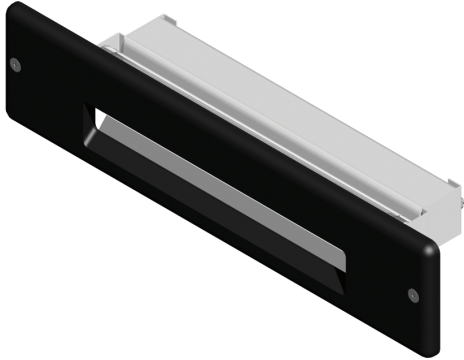

Passo

12" LED STEPLIGHT

(Retrofit)

PSLT12R/BK

Features

Thoughtful design and attention to detail ensure the Passo LED Step Lights are truly one of a kind. Whether for new construction or retrofit applications, the Passo integrates LED technology and well proven construction techniques to deliver an extremely long lasting and virtually maintenance free light that enhances the safety and aesthetics of a project.

Product Overview

Wattage:	8W
Lumen Output:	205 lm
Color Temp:	3,000K / 3,500K / 4,000K

PROJECT:

TYPE:

Application:

Designed for retrofit in steps and wall-mounted applications.

Construction:

Stainless steel driver enclosure and bracketing. Machined brass internal endcaps for optical chamber. Anodized aluminum heatsink. Composite, cast aluminum, or stainless steel faceplate.

ETL listed, suitable for wet locations.

Optics:

(2) LED module comprised of a closely packed array of small, discrete LED's that creates a uniform linear light source. Module and heat sink are enclosed in a cylindrical glass lens sealed with O-rings, to provide exceptional performance. Polished reflector directs the light outward uniformly.

Faceplate Color:

- BG** - Beige
- BK** - Black
- GY** - Dark Gray
- WH** - White

Brushed Stainless Steel

Passo

12" LED Steplight (Retrofit)

PROJECT:

TYPE:

Available Faceplates