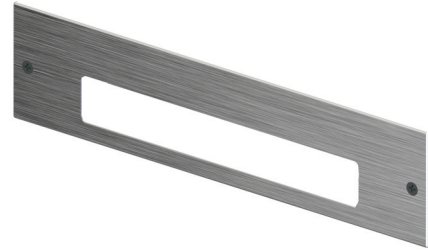

ETL listed, suitable for wet locations.

Optics:

(2) LED module comprised of a closely packed array of small, discrete LED's that creates a uniform linear light source. Module and heat sink are enclosed in a cylindrical glass lens sealed with O-rings, to provide exceptional performance. Polished reflector directs the light outward uniformly.

Faceplate Color:

- BG** - Beige
- BK** - Black
- GY** - Dark Gray
- WH** - White

Brushed Stainless Steel

Passo

12" LED Steplight (Retrofit)

PROJECT:

TYPE:

Available Faceplates

Solid Color Composite
(Standard)

Stainless Steel (**SS**)
1/8" thick
304 Grade

Construction Detail

Performance Detail

Maximum Candela = 493.36
Horizontal Angle = 0
Vertical Angle = 75

Ordering Information

Model	Faceplate Color	Ordering Code	CCT	Approx. Lumens	Total Efficacy	Nominal Input Power
PSLTR12	BG - Beige	2F30	3000 K	344	86 Lm/W	8W
	BK - Black		3500 K	352	88 Lm/W	
	GY - Dark Gray					
WH - White						
PSLTR12-SS	Brushed Stainless Steel	2F40	4000 K	410	102 Lm/W	