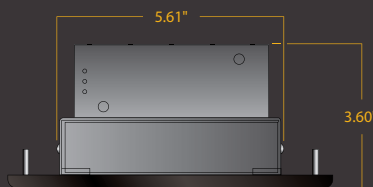

PSLT8R/BK

Product Overview

Wattage:	4W
Lumen Output:	205 lm
Color Temp:	3,000K / 3,500K / 4,000K

PROJECT:

TYPE:

Side View

Front View

Top View