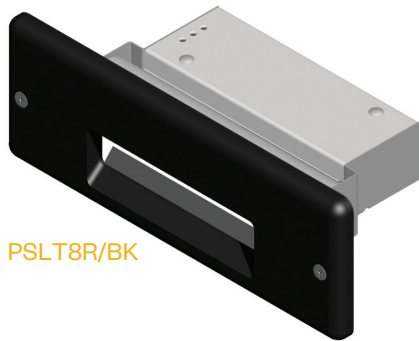

Passo

8" LED STEPLIGHT (Retrofit)

Features

Thoughtful design and attention to detail ensure the Passo LED Step Lights are truly one of a kind. Whether for new construction or retrofit applications, the Passo integrates LED technology and well proven construction techniques to deliver an extremely long lasting and virtually maintenance free light that enhances the safety and aesthetics of a project.

Application:

Designed for retrofit in steps and wall-mounted applications.

Construction:

Stainless steel driver enclosure and bracketing. Machined brass internal endcaps for optical chamber. Anodized aluminum heatsink. Composite, cast aluminum, or stainless steel faceplate.

ETL listed, suitable for wet locations.

Optics:

LED module comprised of a closely packed array of small, discrete LED's that creates a uniform linear light source. Module and heat sink are enclosed in a cylindrical glass lens sealed with O-rings, to provide exceptional performance. Polished reflector directs the light outward uniformly.

Faceplate Color:

- BG - Beige
- BK - Black
- GY - Dark Gray
- WH - White

Brushed Stainless Steel

Passo

8" LED STEPLIGHT (Retrofit)

PROJECT:

TYPE:

Available Faceplates