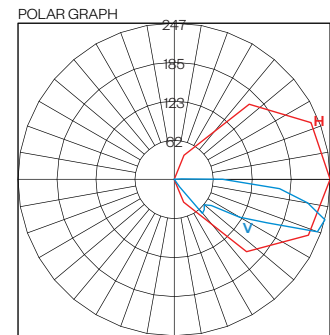

Solid Color Composite
(Standard)

Stainless Steel (SS)
1/8" thick
304 Grade

Construction Detail

Performance Detail

Ordering Information

Model	Faceplate Color	Ordering Code	CCT	Approx. Lumens	Total Efficacy	Nominal Input Power
PSLTR8	BG - Beige BK - Black GY - Dark Gray WH - White	F30	3000 K	172	43 Lm/W	4W
		F35	3500 K	176	44 Lm/W	
		F40	4000 K	205	51 Lm/W	
PSLTR8-SS	Brushed Stainless Steel					

Ordering options shown as **BOLD**