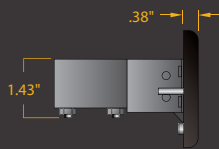

PSLT8R/BK

Product Overview

Wattage:	4W
Lumen Output:	205 lm
Color Temp:	3,000K / 3,500K / 4,000K

PROJECT:

TYPE:

Side View

Front View

Top View