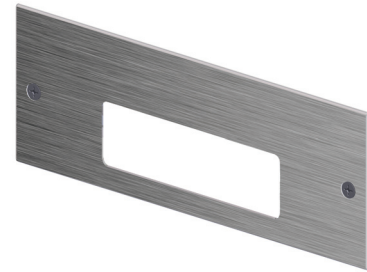

Stainless Steel (SS)
1/8" thick
304 Grade