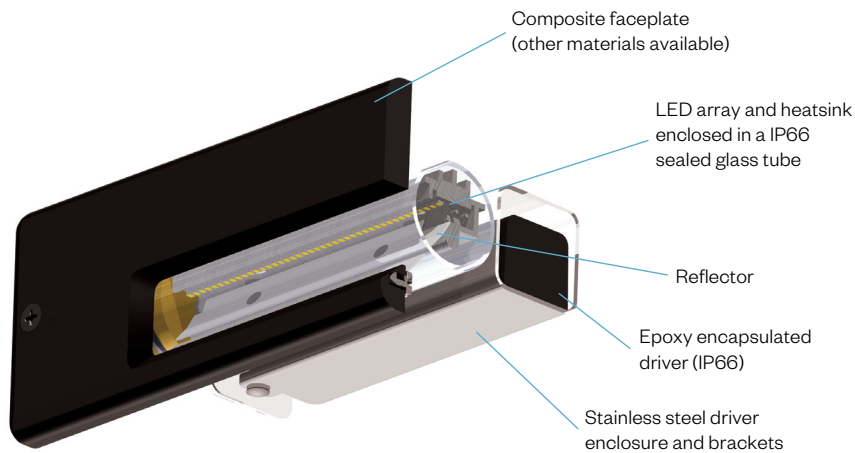

Application:

Designed for retrofit in steps and wall-mounted applications.

Construction:

Stainless steel driver enclosure and bracketing. Machined brass internal endcaps for optical chamber. Anodized aluminum heatsink. Composite, cast aluminum, or stainless steel faceplate.

ETL listed, suitable for wet locations.

Optics:

LED module comprised of a closely packed array of small, discrete LED's that creates a uniform linear light source. Module and heat sink are enclosed in a cylindrical glass lens sealed with O-rings, to provide exceptional performance. Polished reflector directs the light outward uniformly.

Faceplate Color:

- BG - Beige
- BK - Black
- GY - Dark Gray
- WH - White

Brushed Stainless Steel

Passo

8" LED STEPLIGHT (Retrofit)

PROJECT:

TYPE:

Available Faceplates

Solid Color Composite
(Standard)

Stainless Steel (SS)
1/8" thick
304 Grade

Construction Detail

Performance Detail

Ordering Information

Model	Faceplate Color	Ordering Code	CCT	Approx. Lumens	Total Efficacy	Nominal Input Power
PSLTR8	BG - Beige BK - Black GY - Dark Gray WH - White	F30	3000 K	172	43 Lm/W	4W
		F35	3500 K	176	44 Lm/W	
		F40	4000 K	205	51 Lm/W	
PSLTR8-SS	Brushed Stainless Steel					