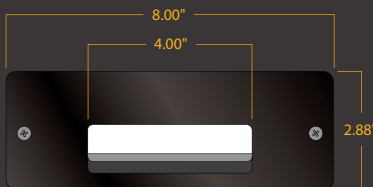

PSLT8R/BK

Product Overview

Wattage:	4W
Lumen Output:	205 lm
Color Temp:	3,000K / 3,500K / 4,000K

PROJECT:

TYPE:

Side View

Front View

Top View