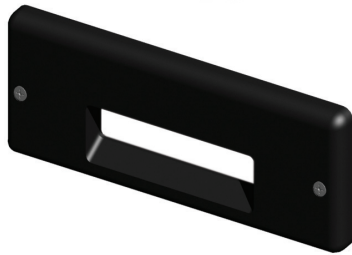

Passo

8" LED STEPLIGHT (Retrofit)

Features

Thoughtful design and attention to detail ensure the Passo LED Step Lights are truly one of a kind. Whether for new construction or retrofit applications, the Passo integrates LED technology and well proven construction techniques to deliver an extremely long lasting and virtually maintenance free light that enhances the safety and aesthetics of a project.

Application:

Designed for retrofit in steps and wall-mounted applications.

Construction:

Stainless steel driver enclosure and bracketing. Machined brass internal endcaps for optical chamber. Anodized aluminum heatsink. Composite, cast aluminum, or stainless steel faceplate.

ETL listed, suitable for wet locations.

Optics:

LED module comprised of a closely packed array of small, discrete LED's that creates a uniform linear light source. Module and heat sink are enclosed in a cylindrical glass lens sealed with O-rings, to provide exceptional performance. Polished reflector directs the light outward uniformly.

Faceplate Color:

- BG - Beige
- BK - Black
- GY - Dark Gray
- WH - White

Brushed Stainless Steel

Passo

8" LED STEPLIGHT (Retrofit)

PROJECT:

TYPE:

Available Faceplates