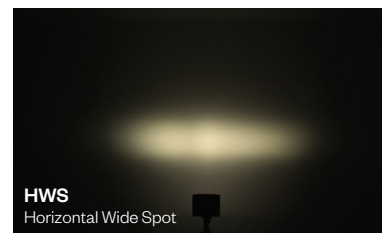

Vertical Wide Flood
VWF

Varieta

Two Array LED Flood Light

PROJECT:

TYPE:

Visual Light Pattern Reference:

SPOT OPTIC LIGHT PATTERNS

FLOOD OPTIC LIGHT PATTERNS