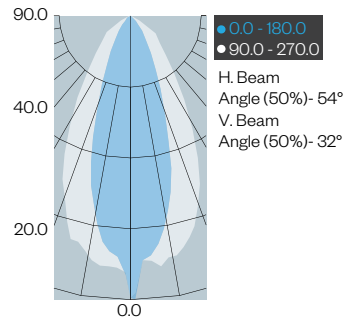

Wall Mount

Pole Mount

Ground Spike

Performance Chart

Light Distribution	CCT	CRI	Approx. Lumens	Total Efficacy
NSP	30 (3,000K)	80	5,200	85 Lm/W
	40 (4,000K)	80	5,350	83 Lm/W
	50 (5,000K)	70	5,450	87 Lm/W
HMS VMS	30 (3,000K)	80	4,600	75 Lm/W
	40 (4,000K)	80	5,200	85 Lm/W
	50 (5,000K)	70	5,400	89 Lm/W
HWS VWS	30 (3,000K)	80	4,500	74 Lm/W
	40 (4,000K)	80	5,100	84 Lm/W
	50 (5,000K)	70	5,300	87 Lm/W
SQS	30 (3,000K)	80	4,600	75 Lm/W
	40 (4,000K)	80	5,100	84 Lm/W
	50 (5,000K)	70	5,300	87 Lm/W
MFL	30 (3,000K)	80	5,500	88 Lm/W
	40 (4,000K)	80	5,450	83 Lm/W
	50 (5,000K)	70	5,450	89 Lm/W
HMF VMF	30 (3,000K)	80	4,850	80 Lm/W
	40 (4,000K)	80	5,500	90 Lm/W
	50 (5,000K)	70	5,700	93 Lm/W
HWF VWF	30 (3,000K)	80	4,700	77 Lm/W
	40 (4,000K)	80	5,350	88 Lm/W
	50 (5,000K)	70	5,500	90 Lm/W
SQF	30 (3,000K)	80	4,750	78 Lm/W
	40 (4,000K)	80	5,450	89 Lm/W
	50 (5,000K)	70	5,600	92 Lm/W

Square Flood
SQF

Horizontal Wide Spot
HWS

Vertical Wide Spot
VWS

Horizontal Medium Flood
HMF

Vertical Medium Flood
VMF

Horizontal Medium Spot
HMS

Vertical Medium Spot
VMS

Horizontal Wide Flood
HWF