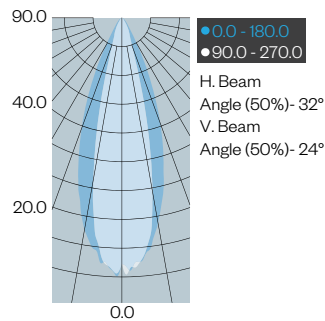

Wall Mount

Pole Mount

Ground Spike

Performance Chart

Light Distribution	CCT	CRI	Approx. Lumens	Total Efficacy
NSP	30 (3,000K)	80	5,200	85 Lm/W
	40 (4,000K)	80	5,350	83 Lm/W
	50 (5,000K)	70	5,450	87 Lm/W
HMS VMS	30 (3,000K)	80	4,600	75 Lm/W
	40 (4,000K)	80	5,200	85 Lm/W
	50 (5,000K)	70	5,400	89 Lm/W
HWS VWS	30 (3,000K)	80	4,500	74 Lm/W
	40 (4,000K)	80	5,100	84 Lm/W
	50 (5,000K)	70	5,300	87 Lm/W
SQS	30 (3,000K)	80	4,600	75 Lm/W
	40 (4,000K)	80	5,100	84 Lm/W
	50 (5,000K)	70	5,300	87 Lm/W
MFL	30 (3,000K)	80	5,500	88 Lm/W
	40 (4,000K)	80	5,450	83 Lm/W
	50 (5,000K)	70	5,450	89 Lm/W
HMF VMF	30 (3,000K)	80	4,850	80 Lm/W
	40 (4,000K)	80	5,500	90 Lm/W
	50 (5,000K)	70	5,700	93 Lm/W
HWF VWF	30 (3,000K)	80	4,700	77 Lm/W
	40 (4,000K)	80	5,350	88 Lm/W
	50 (5,000K)	70	5,500	90 Lm/W
SQF	30 (3,000K)	80	4,750	78 Lm/W
	40 (4,000K)	80	5,450	89 Lm/W
	50 (5,000K)	70	5,600	92 Lm/W

Square Flood
SQF

Horizontal Wide Spot
HWS

Vertical Wide Spot
VWS

Horizontal Medium Flood
HMF

Vertical Medium Flood
VMF

Horizontal Medium Spot
HMS

Vertical Medium Spot
VMS

Horizontal Wide Flood
HWF