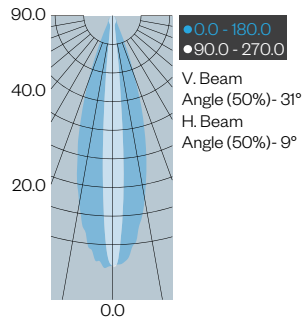

Wall Mount

Pole Mount

Ground Spike

Performance Chart

Light Distribution	CCT	CRI	Approx. Lumens	Total Efficacy
NSP	30 (3,000K)	80	5,200	85 Lm/W
	40 (4,000K)	80	5,350	83 Lm/W
	50 (5,000K)	70	5,450	87 Lm/W
HMS VMS	30 (3,000K)	80	4,600	75 Lm/W
	40 (4,000K)	80	5,200	85 Lm/W
	50 (5,000K)	70	5,400	89 Lm/W
HWS VWS	30 (3,000K)	80	4,500	74 Lm/W
	40 (4,000K)	80	5,100	84 Lm/W
	50 (5,000K)	70	5,300	87 Lm/W
SQS	30 (3,000K)	80	4,600	75 Lm/W
	40 (4,000K)	80	5,100	84 Lm/W
	50 (5,000K)	70	5,300	87 Lm/W
MFL	30 (3,000K)	80	5,500	88 Lm/W
	40 (4,000K)	80	5,450	83 Lm/W
	50 (5,000K)	70	5,450	89 Lm/W
HMF VMF	30 (3,000K)	80	4,850	80 Lm/W
	40 (4,000K)	80	5,500	90 Lm/W
	50 (5,000K)	70	5,700	93 Lm/W
HWF VWF	30 (3,000K)	80	4,700	77 Lm/W
	40 (4,000K)	80	5,350	88 Lm/W
	50 (5,000K)	70	5,500	90 Lm/W
SQF	30 (3,000K)	80	4,750	78 Lm/W
	40 (4,000K)	80	5,450	89 Lm/W
	50 (5,000K)	70	5,600	92 Lm/W

Square Flood
SQF

Horizontal Wide Spot
HWS

Vertical Wide Spot
VWS

Horizontal Medium Flood
HMF

Vertical Medium Flood
VMF

Horizontal Medium Spot
HMS

Vertical Medium Spot
VMS

Horizontal Wide Flood
HWF