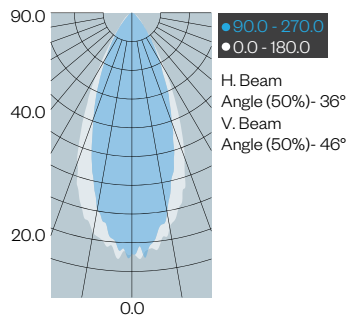

Wall Mount

Pole Mount

Ground Spike

Performance Chart

Light Distribution	CCT	CRI	Approx. Lumens	Total Efficacy
NSP	30 (3,000K)	80	5,200	85 Lm/W
	40 (4,000K)	80	5,350	83 Lm/W
	50 (5,000K)	70	5,450	87 Lm/W
HMS VMS	30 (3,000K)	80	4,600	75 Lm/W
	40 (4,000K)	80	5,200	85 Lm/W
	50 (5,000K)	70	5,400	89 Lm/W
HWS VWS	30 (3,000K)	80	4,500	74 Lm/W
	40 (4,000K)	80	5,100	84 Lm/W
	50 (5,000K)	70	5,300	87 Lm/W
SQS	30 (3,000K)	80	4,600	75 Lm/W
	40 (4,000K)	80	5,100	84 Lm/W
	50 (5,000K)	70	5,300	87 Lm/W
MFL	30 (3,000K)	80	5,500	88 Lm/W
	40 (4,000K)	80	5,450	83 Lm/W
	50 (5,000K)	70	5,450	89 Lm/W
HMF VMF	30 (3,000K)	80	4,850	80 Lm/W
	40 (4,000K)	80	5,500	90 Lm/W
	50 (5,000K)	70	5,700	93 Lm/W
HWF VWF	30 (3,000K)	80	4,700	77 Lm/W
	40 (4,000K)	80	5,350	88 Lm/W
	50 (5,000K)	70	5,500	90 Lm/W
SQF	30 (3,000K)	80	4,750	78 Lm/W
	40 (4,000K)	80	5,450	89 Lm/W
	50 (5,000K)	70	5,600	92 Lm/W

Varieta

Two Array LED Flood Light

PROJECT:

TYPE:

Optical Performance:

Narrow Spot
NSP

Square Spot
SQS

Medium Flood
MFL

Square Flood
SQF

Horizontal Wide Spot
HWS

Vertical Wide Spot
VWS

Horizontal Medium Flood
HMF

Vertical Medium Flood
VMF

Horizontal Medium Spot
HMS

Vertical Medium Spot
VMS

Horizontal Wide Flood
HWF