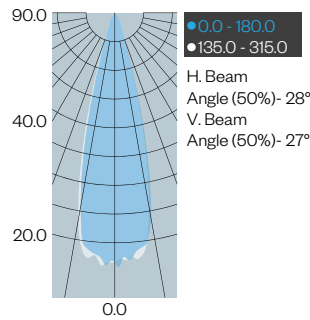

Wall Mount

Pole Mount

Ground Spike

Performance Chart

Light Distribution	CCT	CRI	Approx. Lumens	Total Efficacy
NSP	30 (3,000K)	80	5,200	85 Lm/W
	40 (4,000K)	80	5,350	83 Lm/W
	50 (5,000K)	70	5,450	87 Lm/W
HMS VMS	30 (3,000K)	80	4,600	75 Lm/W
	40 (4,000K)	80	5,200	85 Lm/W
	50 (5,000K)	70	5,400	89 Lm/W
HWS VWS	30 (3,000K)	80	4,500	74 Lm/W
	40 (4,000K)	80	5,100	84 Lm/W
	50 (5,000K)	70	5,300	87 Lm/W
SQS	30 (3,000K)	80	4,600	75 Lm/W
	40 (4,000K)	80	5,100	84 Lm/W
	50 (5,000K)	70	5,300	87 Lm/W
MFL	30 (3,000K)	80	5,500	88 Lm/W
	40 (4,000K)	80	5,450	83 Lm/W
	50 (5,000K)	70	5,450	89 Lm/W
HMF VMF	30 (3,000K)	80	4,850	80 Lm/W
	40 (4,000K)	80	5,500	90 Lm/W
	50 (5,000K)	70	5,700	93 Lm/W
HWF VWF	30 (3,000K)	80	4,700	77 Lm/W
	40 (4,000K)	80	5,350	88 Lm/W
	50 (5,000K)	70	5,500	90 Lm/W
SQF	30 (3,000K)	80	4,750	78 Lm/W
	40 (4,000K)	80	5,450	89 Lm/W
	50 (5,000K)	70	5,600	92 Lm/W

Varieta

Two Array LED Flood Light

PROJECT:

TYPE:

Optical Performance:

Narrow Spot
NSP

Square Spot
SQS

Medium Flood
MFL

Square Flood
SQF

Horizontal Wide Spot
HWS

Vertical Wide Spot
VWS

Horizontal Medium Flood
HMF

Vertical Medium Flood
VMF

Horizontal Medium Spot
HMS

Vertical Medium Spot
VMS

Horizontal Wide Flood
HWF