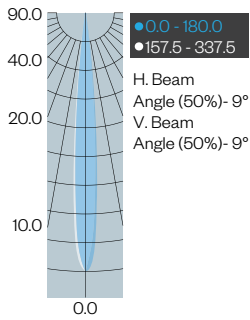

Wall Mount

Pole Mount

Ground Spike

Performance Chart

Light Distribution	CCT	CRI	Approx. Lumens	Total Efficacy
NSP	30 (3,000K)	80	5,200	85 Lm/W
	40 (4,000K)	80	5,350	83 Lm/W
	50 (5,000K)	70	5,450	87 Lm/W
HMS VMS	30 (3,000K)	80	4,600	75 Lm/W
	40 (4,000K)	80	5,200	85 Lm/W
	50 (5,000K)	70	5,400	89 Lm/W
HWS VWS	30 (3,000K)	80	4,500	74 Lm/W
	40 (4,000K)	80	5,100	84 Lm/W
	50 (5,000K)	70	5,300	87 Lm/W
SQS	30 (3,000K)	80	4,600	75 Lm/W
	40 (4,000K)	80	5,100	84 Lm/W
	50 (5,000K)	70	5,300	87 Lm/W
MFL	30 (3,000K)	80	5,500	88 Lm/W
	40 (4,000K)	80	5,450	83 Lm/W
	50 (5,000K)	70	5,450	89 Lm/W
HMF VMF	30 (3,000K)	80	4,850	80 Lm/W
	40 (4,000K)	80	5,500	90 Lm/W
	50 (5,000K)	70	5,700	93 Lm/W
HWF VWF	30 (3,000K)	80	4,700	77 Lm/W
	40 (4,000K)	80	5,350	88 Lm/W
	50 (5,000K)	70	5,500	90 Lm/W
SQF	30 (3,000K)	80	4,750	78 Lm/W
	40 (4,000K)	80	5,450	89 Lm/W
	50 (5,000K)	70	5,600	92 Lm/W

Varieta

Two Array LED Flood Light

PROJECT:

TYPE:

Optical Performance:

Narrow Spot
NSP

Square Spot
SQS

Medium Flood
MFL

Square Flood
SQF

Horizontal Wide Spot
HWS

Vertical Wide Spot
VWS

Horizontal Medium Flood
HMF

Vertical Medium Flood
VMF

Horizontal Medium Spot
HMS

Vertical Medium Spot
VMS

Horizontal Wide Flood
HWF