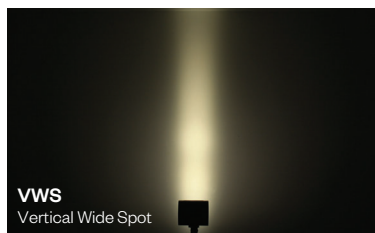

Varieta

Two Array LED Flood Light

FL2/BLK

Features

The Amerlux Varieta flood luminaire employs solid state technology and precision engineering to provide LED solutions for exterior signage, wall washing, and landscape layouts. All components are encapsulated inside a single attractive enclosure designed for superior performance in weather resistant applications. Offered in a choice of finishes, and color temperatures, three mounting options and glare shield are also available.

Vertical Wide Flood
VWF

Varieta

Two Array LED Flood Light

PROJECT:

TYPE:

Visual Light Pattern Reference:

SPOT OPTIC LIGHT PATTERNS

FLOOD OPTIC LIGHT PATTERNS