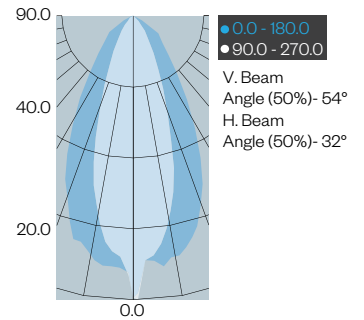

Vertical Wide Flood
VWF