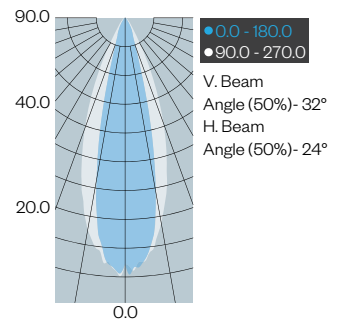

Wall Mount

Pole Mount

Ground Spike

Performance Chart

Light Distribution	CCT	CRI	Approx. Lumens	Total Efficacy
NSP	30 (3,000K)	80	5,200	85 Lm/W
	40 (4,000K)	80	5,350	83 Lm/W
	50 (5,000K)	70	5,450	87 Lm/W
HMS VMS	30 (3,000K)	80	4,600	75 Lm/W
	40 (4,000K)	80	5,200	85 Lm/W
	50 (5,000K)	70	5,400	89 Lm/W
HWS VWS	30 (3,000K)	80	4,500	74 Lm/W
	40 (4,000K)	80	5,100	84 Lm/W
	50 (5,000K)	70	5,300	87 Lm/W
SQS	30 (3,000K)	80	4,600	75 Lm/W
	40 (4,000K)	80	5,100	84 Lm/W
	50 (5,000K)	70	5,300	87 Lm/W
MFL	30 (3,000K)	80	5,500	88 Lm/W
	40 (4,000K)	80	5,450	83 Lm/W
	50 (5,000K)	70	5,450	89 Lm/W
HMF VMF	30 (3,000K)	80	4,850	80 Lm/W
	40 (4,000K)	80	5,500	90 Lm/W
	50 (5,000K)	70	5,700	93 Lm/W
HWF VWF	30 (3,000K)	80	4,700	77 Lm/W
	40 (4,000K)	80	5,350	88 Lm/W
	50 (5,000K)	70	5,500	90 Lm/W
SQF	30 (3,000K)	80	4,750	78 Lm/W
	40 (4,000K)	80	5,450	89 Lm/W
	50 (5,000K)	70	5,600	92 Lm/W

Square Flood
SQF

Horizontal Wide Spot
HWS

Vertical Wide Spot
VWS

Horizontal Medium Flood
HMF

Vertical Medium Flood
VMF

Horizontal Medium Spot
HMS

Vertical Medium Spot
VMS

Horizontal Wide Flood
HWF