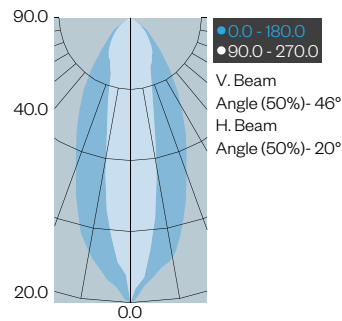

Wall Mount

Pole Mount

Ground Spike

Performance Chart

Light Distribution	CCT	CRI	Approx. Lumens	Total Efficacy
NSP	30 (3,000K)	80	5,200	85 Lm/W
	40 (4,000K)	80	5,350	83 Lm/W
	50 (5,000K)	70	5,450	87 Lm/W
HMS VMS	30 (3,000K)	80	4,600	75 Lm/W
	40 (4,000K)	80	5,200	85 Lm/W
	50 (5,000K)	70	5,400	89 Lm/W
HWS VWS	30 (3,000K)	80	4,500	74 Lm/W
	40 (4,000K)	80	5,100	84 Lm/W
	50 (5,000K)	70	5,300	87 Lm/W
SQS	30 (3,000K)	80	4,600	75 Lm/W
	40 (4,000K)	80	5,100	84 Lm/W
	50 (5,000K)	70	5,300	87 Lm/W
MFL	30 (3,000K)	80	5,500	88 Lm/W
	40 (4,000K)	80	5,450	83 Lm/W
	50 (5,000K)	70	5,450	89 Lm/W
HMF VMF	30 (3,000K)	80	4,850	80 Lm/W
	40 (4,000K)	80	5,500	90 Lm/W
	50 (5,000K)	70	5,700	93 Lm/W
HWF VWF	30 (3,000K)	80	4,700	77 Lm/W
	40 (4,000K)	80	5,350	88 Lm/W
	50 (5,000K)	70	5,500	90 Lm/W
SQF	30 (3,000K)	80	4,750	78 Lm/W
	40 (4,000K)	80	5,450	89 Lm/W
	50 (5,000K)	70	5,600	92 Lm/W

Varieta

Two Array LED Flood Light

PROJECT:

TYPE:

Optical Performance:

Narrow Spot
NSP

Square Spot
SQS

Medium Flood
MFL

Square Flood
SQF

Horizontal Wide Spot
HWS

Vertical Wide Spot
VWS

Horizontal Medium Flood
HMF

Vertical Medium Flood
VMF

Horizontal Medium Spot
HMS

Vertical Medium Spot
VMS

Horizontal Wide Flood
HWF