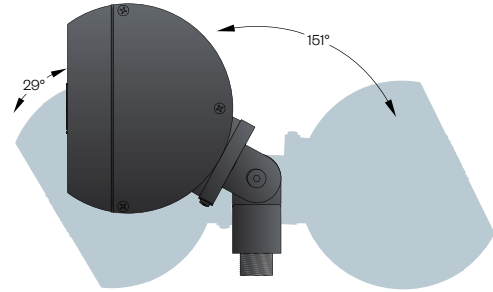

Varieta

Two Array LED Flood Light

PROJECT:

TYPE:

Accessories:

Mounting:

Mounting Accessories:

Order Separately