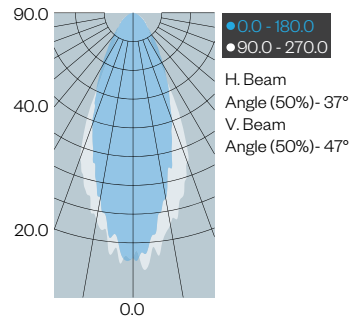

Wall Mount

Pole Mount

Ground Spike

Performance Chart

Light Distribution	CCT	CRI	Approx. Lumens	Total Efficacy
NSP	30 (3,000K)	80	5,200	85 Lm/W
	40 (4,000K)	80	5,350	83 Lm/W
	50 (5,000K)	70	5,450	87 Lm/W
HMS VMS	30 (3,000K)	80	4,600	75 Lm/W
	40 (4,000K)	80	5,200	85 Lm/W
	50 (5,000K)	70	5,400	89 Lm/W
HWS VWS	30 (3,000K)	80	4,500	74 Lm/W
	40 (4,000K)	80	5,100	84 Lm/W
	50 (5,000K)	70	5,300	87 Lm/W
SQS	30 (3,000K)	80	4,600	75 Lm/W
	40 (4,000K)	80	5,100	84 Lm/W
	50 (5,000K)	70	5,300	87 Lm/W
MFL	30 (3,000K)	80	5,500	88 Lm/W
	40 (4,000K)	80	5,450	83 Lm/W
	50 (5,000K)	70	5,450	89 Lm/W
HMF VMF	30 (3,000K)	80	4,850	80 Lm/W
	40 (4,000K)	80	5,500	90 Lm/W
	50 (5,000K)	70	5,700	93 Lm/W
HWF VWF	30 (3,000K)	80	4,700	77 Lm/W
	40 (4,000K)	80	5,350	88 Lm/W
	50 (5,000K)	70	5,500	90 Lm/W
SQF	30 (3,000K)	80	4,750	78 Lm/W
	40 (4,000K)	80	5,450	89 Lm/W
	50 (5,000K)	70	5,600	92 Lm/W

Varieta

Two Array LED Flood Light

PROJECT:

TYPE:

Optical Performance:

Narrow Spot
NSP

Square Spot
SQS

Medium Flood
MFL

Square Flood
SQF

Horizontal Wide Spot
HWS

Vertical Wide Spot
VWS

Horizontal Medium Flood
HMF

Vertical Medium Flood
VMF

Horizontal Medium Spot
HMS

Vertical Medium Spot
VMS

Horizontal Wide Flood
HWF