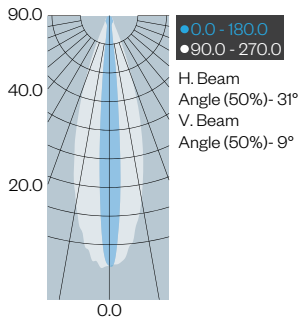

Wall Mount

Pole Mount

Ground Spike

Performance Chart

Light Distribution	CCT	CRI	Approx. Lumens	Total Efficacy
NSP	30 (3,000K)	80	5,200	85 Lm/W
	40 (4,000K)	80	5,350	83 Lm/W
	50 (5,000K)	70	5,450	87 Lm/W
HMS VMS	30 (3,000K)	80	4,600	75 Lm/W
	40 (4,000K)	80	5,200	85 Lm/W
	50 (5,000K)	70	5,400	89 Lm/W
HWS VWS	30 (3,000K)	80	4,500	74 Lm/W
	40 (4,000K)	80	5,100	84 Lm/W
	50 (5,000K)	70	5,300	87 Lm/W
SQS	30 (3,000K)	80	4,600	75 Lm/W
	40 (4,000K)	80	5,100	84 Lm/W
	50 (5,000K)	70	5,300	87 Lm/W
MFL	30 (3,000K)	80	5,500	88 Lm/W
	40 (4,000K)	80	5,450	83 Lm/W
	50 (5,000K)	70	5,450	89 Lm/W
HMF VMF	30 (3,000K)	80	4,850	80 Lm/W
	40 (4,000K)	80	5,500	90 Lm/W
	50 (5,000K)	70	5,700	93 Lm/W
HWF VWF	30 (3,000K)	80	4,700	77 Lm/W
	40 (4,000K)	80	5,350	88 Lm/W
	50 (5,000K)	70	5,500	90 Lm/W
SQF	30 (3,000K)	80	4,750	78 Lm/W
	40 (4,000K)	80	5,450	89 Lm/W
	50 (5,000K)	70	5,600	92 Lm/W

Square Flood
SQF

Horizontal Wide Spot
HWS

Vertical Wide Spot
VWS

Horizontal Medium Flood
HMF

Vertical Medium Flood
VMF

Horizontal Medium Spot
HMS

Vertical Medium Spot
VMS

Horizontal Wide Flood
HWF