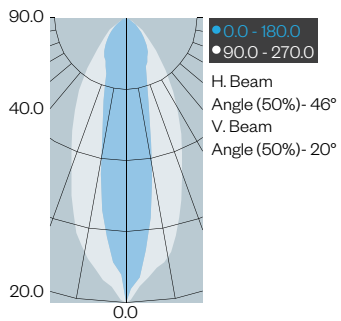

Horizontal Wide Spot
HWS