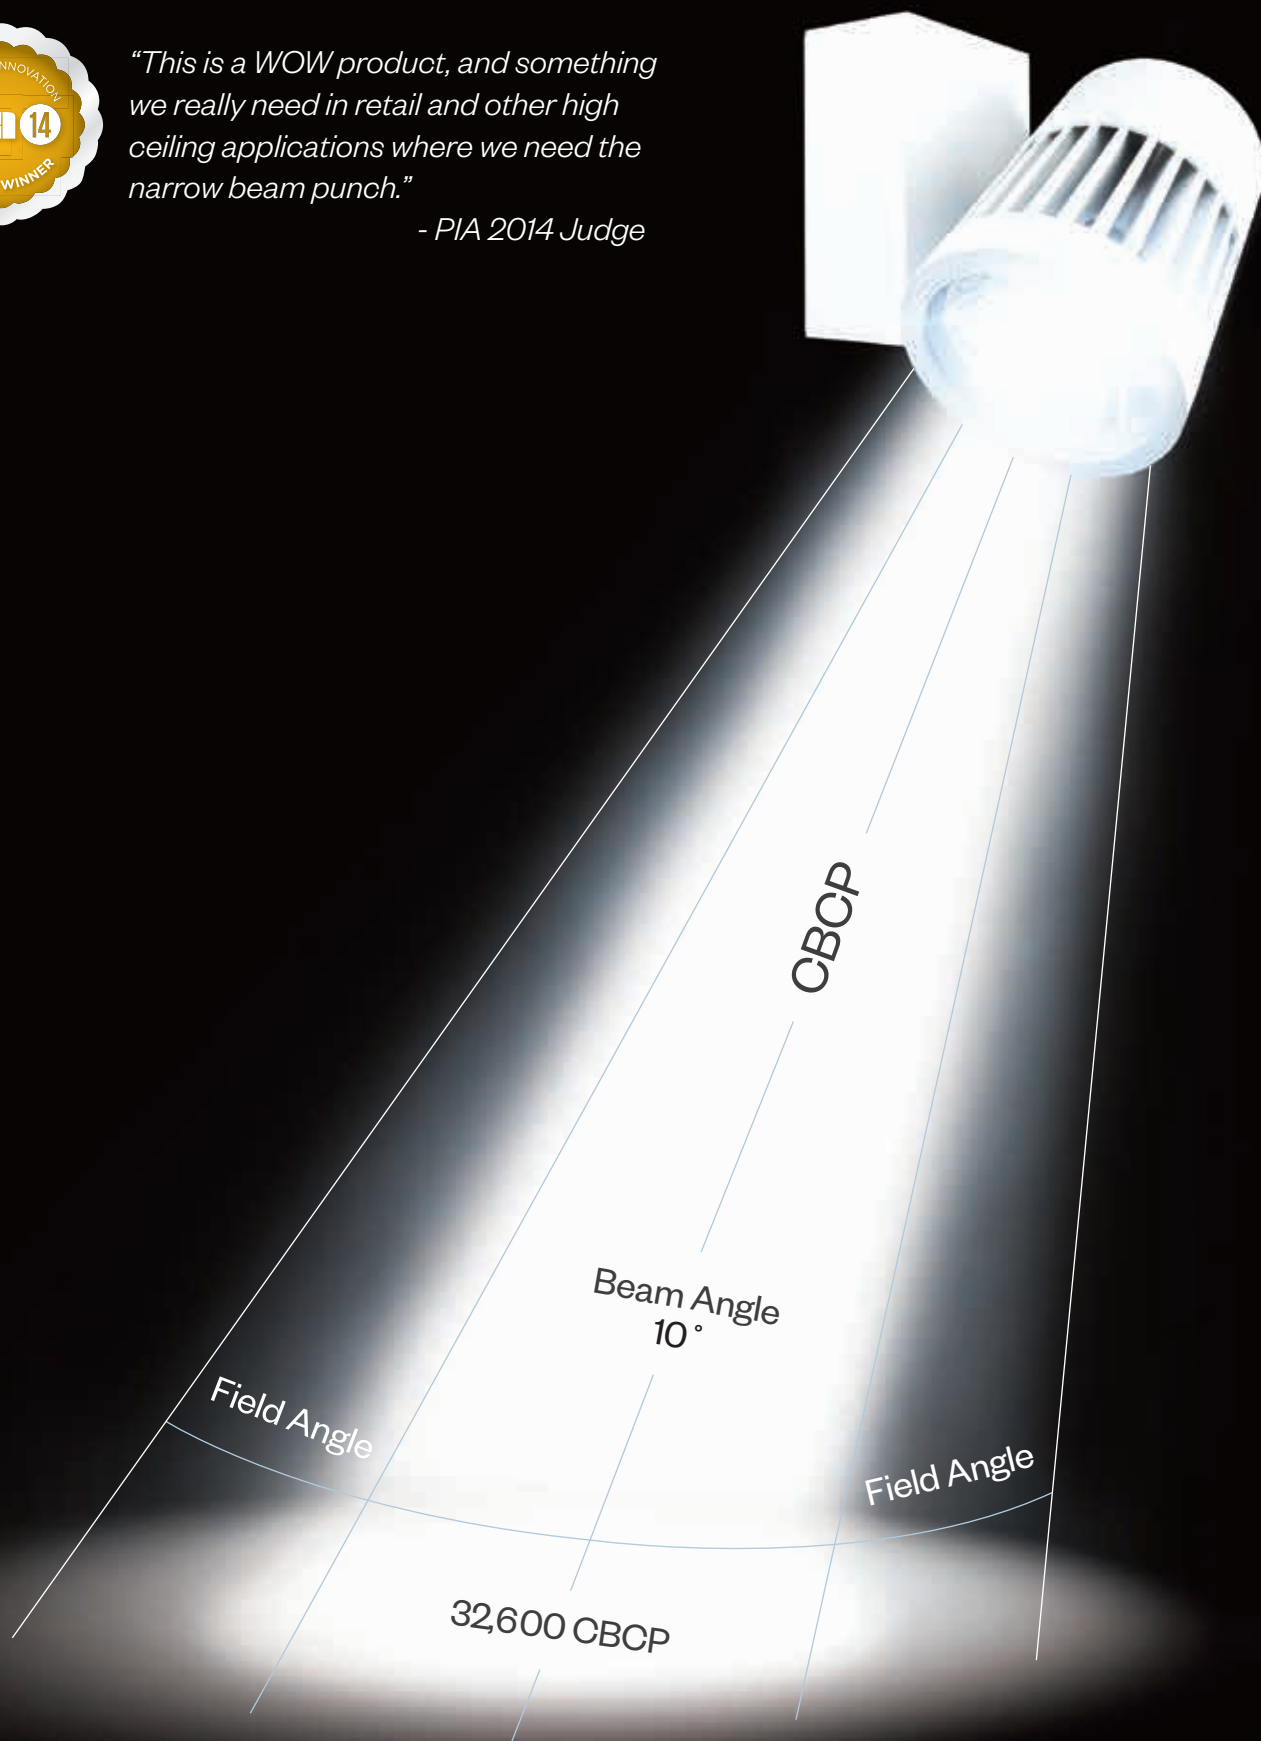

Spot, 10°
32,616 CBCP

Narrow flood, 15°
17,709 CBCP

Flood, 25°
7,412 CBCP

Wide flood, 40°
4,228 CBCP

"This is a WOW product, and something we really need in retail and other high ceiling applications where we need the narrow beam punch."

- PIA 2014 Judge