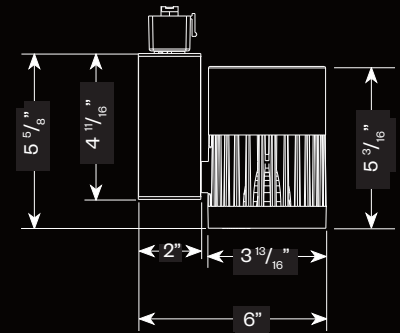

Related Products:

- Fiato Multiples