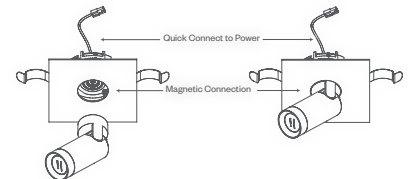

It's accent lighting in a Cynch.

CONNECTION

- Magnetic fixture connection allows for infinite rotation, eliminating any mechanical stops.
- Quick connect power supply

Application: Hospitality, Retail, Commercial

Cynch

Accent or Pendant

1 1/2" Dia. by 3 7/16" H

Single or Multiple Configuration

Flush or Semi-Recessed Mounting

0-90° tilt; 360° rotation

Wattage: 7W

Lumen output: Up to 451