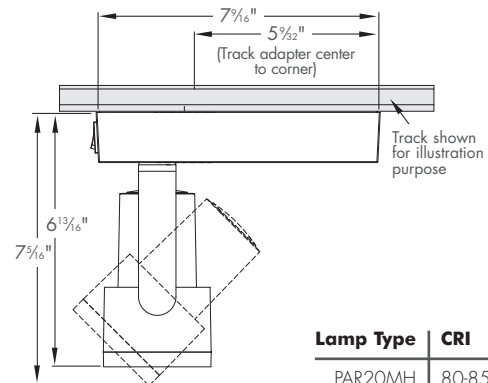

Lamp Type	CRI	Life (hrs.)
PAR20MH	80-85	9,000