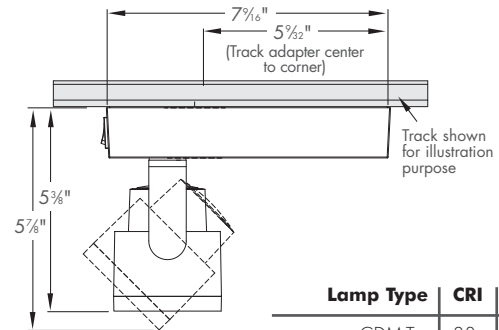

Lamp Type	CRI	Life (hrs.)
CDM-Tm	83	12,000
T4GU6.5	80	9,000
CMH Precise MR16	80	9,000
ES16 BrightSpot	80	6,000