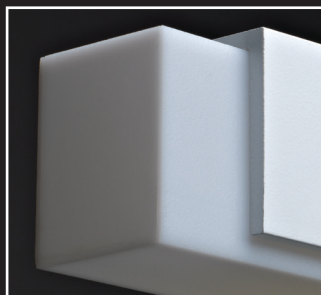

Extruded white acrylic lens