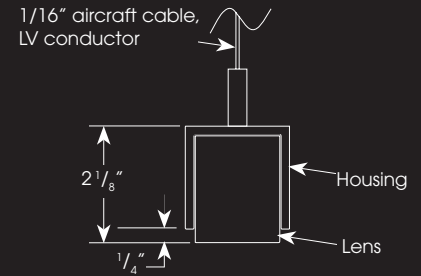

Quintetta

Elegant. Clean. LED.

Clean. Chiseled. LED. This signature 5-sided linear pendant sets the mood for hotel/corporate lobbies, reception areas, and conference rooms. Lit ends and sides glow softly with crisp white color. Powered with ultra thin low voltage suspension cable, Quintetta is clean and aesthetically balanced.