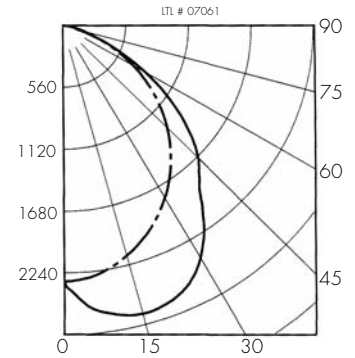

SOLO II 2LT T5 FLUORESCENT 4FT

SOL II
2LT T5HO 4'

TYPE :

FIXTURE DATA:

Complete photometric data (.ies format) available upon request.

SOLO II 2-54W HIGH OUTPUT T5 FLUORESCENT WITH LOUVER
4 Foot (nominal), 2 Lamp Fixture Type
Lamp: Philips F54T5/835/HO Lamp Lumens: 4400
Track Mounting

ZONAL LUMEN SUMMARY

Zone	Lumens	%Lamp	%Fixt
0-30	1690	19.2	33.0
0-40	2718	30.9	53.1
0-60	4499	51.1	87.9
0-90	5120	58.2	100.0
90-180	0	0.0	0.0
0-180	5120	58.2	100.0

Total Luminaire Efficiency = 58.2%