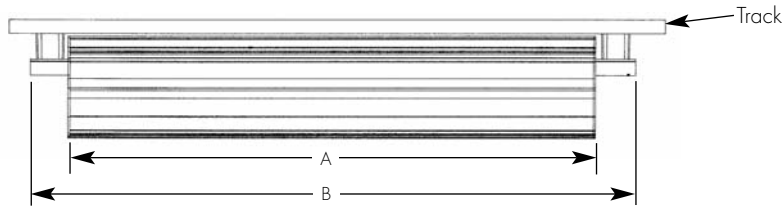

**LABELING:**

cUL listed

**OPTICS:**

2 T5 high output fluorescent lamp  
High performance specular reflector for increased light output  
90° vertical adjustment

PROJECT:

TYPE:

Fixture Dimensions:

		A	B
4' nominal	2-54w HO	47 1/4"	51 3/4"