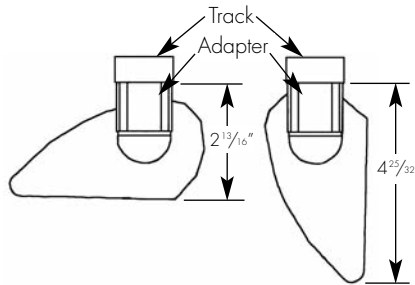

Amerlux reserves the right to change details that do not affect overall function and performance.