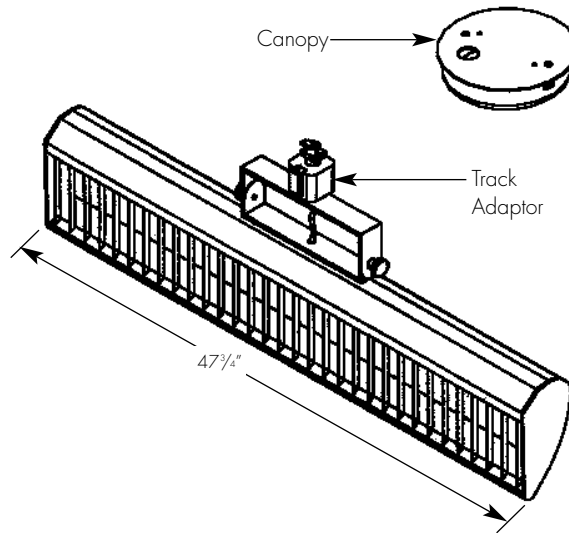

SOLO II

2LT T5 FLUORESCENT 4FT SINGLE POINT MOUNTING

SOL II-SM

2LT T5HO 4'

APPLICATION:

High impact wall washing for retail environment

MOUNTING:

Track and canopy mounting

CONSTRUCTION:

Extruded aluminum housing (4' nominal)
Straight blade louver available
Powder coat paint

LABELING:

cUL listed

OPTICS:

2 T5 high output fluorescent lamp
High performance specular reflector for increased light output
90° vertical adjustment

PROJECT:

TYPE:

ELECTRICAL

Ballast		Lamping 2-54w	
		Input watts	Amps
Electronic	120v	120	1.0
	277v	117	.43

Amerlux reserves the right to change details that do not affect overall function and performance.