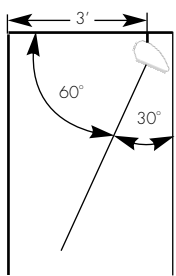

Total Luminaire Efficiency = 58.2%

APPLICATION DATA:

Footcandles on Wall

Footcandles are average and rounded off.
Data for multiple units are based on a minimum of five units.

Track 3 Feet From Wall

Distance From Ceiling	6'							
	1'	2'	3'	4'	5'	6'	7'	8'
1'	72	67	55	48	55	67	72	72
2'	91	86	76	70	76	86	91	91
3'	83	80	74	70	74	80	83	83
4'	65	63	60	59	60	63	65	65
5'	48	48	47	46	47	48	48	48
6'	37	37	37	36	37	37	37	37
7'	29	29	29	29	29	29	29	29
8'	24	24	24	24	24	24	24	24
9'	21	21	21	21	21	21	21	21

Distance From Ceiling	6'							
	1'	2'	3'	4'	5'	6'	7'	8'
1'	124	116	97	85	97	116	124	124
2'	126	119	104	96	104	119	126	126
3'	93	89	83	79	83	89	93	93
4'	64	62	60	58	60	62	64	64
5'	44	43	43	42	43	43	44	44
6'	31	31	31	30	31	31	31	31
7'	23	23	23	23	23	23	23	23
8'	19	19	19	19	19	19	19	19
9'	16	16	16	16	16	16	16	16