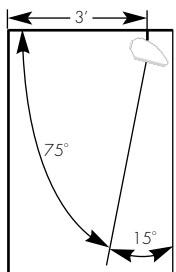

Total Luminaire Efficiency = 58.2%

APPLICATION DATA:

Footcandles on Wall

Footcandles are average and rounded off.
Data for multiple units are based on a minimum of five units.

Track 3 Feet From Wall

Distance From Ceiling	6'							
	1'	2'	3'	4'	5'	6'	7'	8'
1'	72	67	55	48	55	67	72	72
2'	91	86	76	70	76	86	91	91
3'	83	80	74	70	74	80	83	83
4'	65	63	60	59	60	63	65	65
5'	48	48	47	46	47	48	48	48
6'	37	37	37	36	37	37	37	37
7'	29	29	29	29	29	29	29	29
8'	24	24	24	24	24	24	24	24
9'	21	21	21	21	21	21	21	21

Distance From Ceiling	6'							
	1'	2'	3'	4'	5'	6'	7'	8'
1'	124	116	97	85	97	116	124	124
2'	126	119	104	96	104	119	126	126
3'	93	89	83	79	83	89	93	93
4'	64	62	60	58	60	62	64	64
5'	44	43	43	42	43	43	44	44
6'	31	31	31	30	31	31	31	31
7'	23	23	23	23	23	23	23	23
8'	19	19	19	19	19	19	19	19
9'	16	16	16	16	16	16	16	16