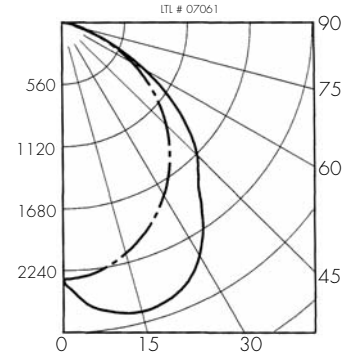

SOLO II

2LT T5 FLUORESCENT 4FT SINGLE POINT MOUNTING

SOL II-SM
2LT T5HO 4'

TYPE :

FIXTURE DATA:

Complete photometric data (.ies format) available upon request.

SOLO II-SM 2-54W HIGH OUTPUT T5 FLUORESCENT WITH LOUVER
4 Foot (nominal), 2 Lamp Fixture Type
Lamp: Philips F54T5/835/HO Lamp Lumens: 4400
Track Mounting

ZONAL LUMEN SUMMARY

Zone	Lumens	%Lamp	%Fixt
0-30	1690	19.2	33.0
0-40	2718	30.9	53.1
0-60	4499	51.1	87.9
0-90	5120	58.2	100.0
90-180	0	0.0	0.0
0-180	5120	58.2	100.0

Total Luminaire Efficiency = 58.2%

APPLICATION DATA:

Footcandles on Wall

Footcandles are average and rounded off.
Data for multiple units are based on a minimum of five units.

Track 3 Feet From Wall

Distance From Ceiling	6'							
	1'	2'	3'	4'	5'	6'	7'	8'
1'	72	67	55	48	55	67	72	72
2'	91	86	76	70	76	86	91	91
3'	83	80	74	70	74	80	83	83
4'	65	63	60	59	60	63	65	65
5'	48	48	47	46	47	48	48	48
6'	37	37	37	36	37	37	37	37
7'	29	29	29	29	29	29	29	29
8'	24	24	24	24	24	24	24	24
9'	21	21	21	21	21	21	21	21

Distance From Ceiling	6'							
	1'	2'	3'	4'	5'	6'	7'	8'
1'	124	116	97	85	97	116	124	124
2'	126	119	104	96	104	119	126	126
3'	93	89	83	79	83	89	93	93
4'	64	62	60	58	60	62	64	64
5'	44	43	43	42	43	43	44	44
6'	31	31	31	30	31	31	31	31
7'	23	23	23	23	23	23	23	23
8'	19	19	19	19	19	19	19	19
9'	16	16	16	16	16	16	16	16

Track 4 Feet From Wall

Distance From Ceiling	8'									
	1'	2'	3'	4'	5'	6'	7'	8'	9'	10'
1'	69	64	53	42	38	42	53	64	69	69
2'	79	75	64	53	49	53	64	75	79	79
3'	71	68	61	53	50	53	61	68	71	71
4'	57	54	50	45	44	45	50	54	57	57
5'	42	41	39	36	35	36	39	41	42	42
6'	31	31	30	29	29	29	30	31	31	31
7'	24	24	23	23	23	23	23	24	24	24
8'	19	19	19	19	18	19	19	19	19	19
9'	16	16	16	15	15	15	16	16	16	16