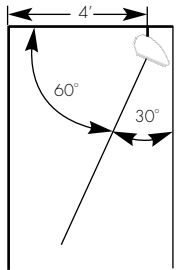

Distance From Ceiling	6'							
	1'	2'	3'	4'	5'	6'	7'	8'
1'	124	116	97	85	97	116	124	124
2'	126	119	104	96	104	119	126	126
3'	93	89	83	79	83	89	93	93
4'	64	62	60	58	60	62	64	64
5'	44	43	43	42	43	43	44	44
6'	31	31	31	30	31	31	31	31
7'	23	23	23	23	23	23	23	23
8'	19	19	19	19	19	19	19	19
9'	16	16	16	16	16	16	16	16

Track 4 Feet From Wall