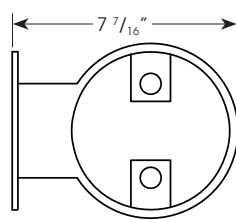

ORDERING INFORMATION:

Model	Light Dist./ Shielding	Mounting	# Lamps	Wattage	Lamp Type	Finish	Length	Voltage	Options
AR4	LD - lens direct	A - a/c cable, black spiral feed	1	28	T5	W - white	4 - 48"	120	DIM - dimming ballast (HO only) 2LE - 2 level switching EM - emergency battery pack
	LU - lens indirect	3 wire	2			B - black	8 - 96"	277	
	RD - louver direct	ASB - a/c cable, black straight		54	T5HO	_____ (other RaL)	PAT - pattern		
	OD - open direct	feed 3 wire							
	OU - open indirect	ASW - a/c cable, white straight							
	B - blank	feed 3 wire							
		AW3 - a/c cable, white spiral							
		feed 3 wire							
		AW5 - a/c cable, white spiral							
		feed 5 wire							
	W - wall mount w/arm bracket								
	SR - rigid stem								
	SS - swivel stem								

Example: AR4-LD-A-1-28-T5-W-4-120

Cat #:

Amerlux reserves the right to change details that do not affect overall function and performance.

4" DIAMETER TUBE T5 FLUORESCENT

AR4
T5

amerlux
GLOBAL LIGHTING SOLUTIONS

TYPE:

4" DIAMETER CONNECTOR DETAILS:

WALL BRACKET DETAILS:

SIDE VIEW

End Wall Bracket

Thru Wall Bracket

FRONT VIEW