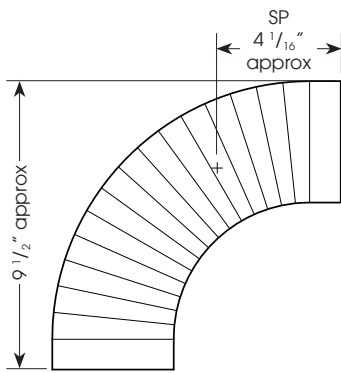

Example: AR4-LD-A-1-28-T5-W-4-120

Cat #:

Amerlux reserves the right to change details that do not affect overall function and performance.

4" DIAMETER TUBE T5 FLUORESCENT

AR4
T5

amerlux
GLOBAL LIGHTING SOLUTIONS

TYPE:

4" DIAMETER CONNECTOR DETAILS:

WALL BRACKET DETAILS:

SIDE VIEW

End Wall Bracket

Thru Wall Bracket

FRONT VIEW