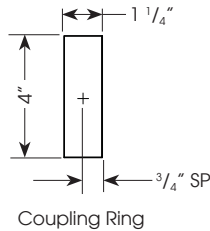

ORDERING INFORMATION:

Model	Light Dist./ Shielding	Mounting	# Lamps	Wattage	Lamp Type	Finish	Length	Voltage	Options
AR4	LD - lens direct	A - a/c cable, black spiral feed	1	28	T5	W - white	4 - 48"	120	DIM - dimming ballast (HO only) 2LE - 2 level switching EM - emergency battery pack
	LU - lens indirect	3 wire	2			B - black	8 - 96"	277	
	RD - louver direct	ASB - a/c cable, black straight		54	T5HO	_____ (other RaL)	PAT - pattern		
	OD - open direct	feed 3 wire							
	OU - open indirect	ASW - a/c cable, white straight							
	B - blank	feed 3 wire							
		AW3 - a/c cable, white spiral							
		feed 3 wire							
		AW5 - a/c cable, white spiral							
		feed 5 wire							
	W - wall mount w/arm bracket								
	SR - rigid stem								
	SS - swivel stem								

Example: AR4-LD-A-1-28-T5-W-4-120

Cat #:

Amerlux reserves the right to change details that do not affect overall function and performance.

4" DIAMETER TUBE T5 FLUORESCENT

AR4
T5

amerlux
GLOBAL LIGHTING SOLUTIONS

TYPE:

4" DIAMETER CONNECTOR DETAILS:

WALL BRACKET DETAILS:

SIDE VIEW

End Wall Bracket

Thru Wall Bracket

FRONT VIEW