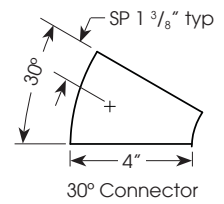

Example: AR4-LD-A-1-28-T5-W-4-120

Cat #:

Amerlux reserves the right to change details that do not affect overall function and performance.

4" DIAMETER TUBE T5 FLUORESCENT

AR4
T5

amerlux
GLOBAL LIGHTING SOLUTIONS

TYPE:

4" DIAMETER CONNECTOR DETAILS:

WALL BRACKET DETAILS:

SIDE VIEW

End Wall Bracket

Thru Wall Bracket

FRONT VIEW