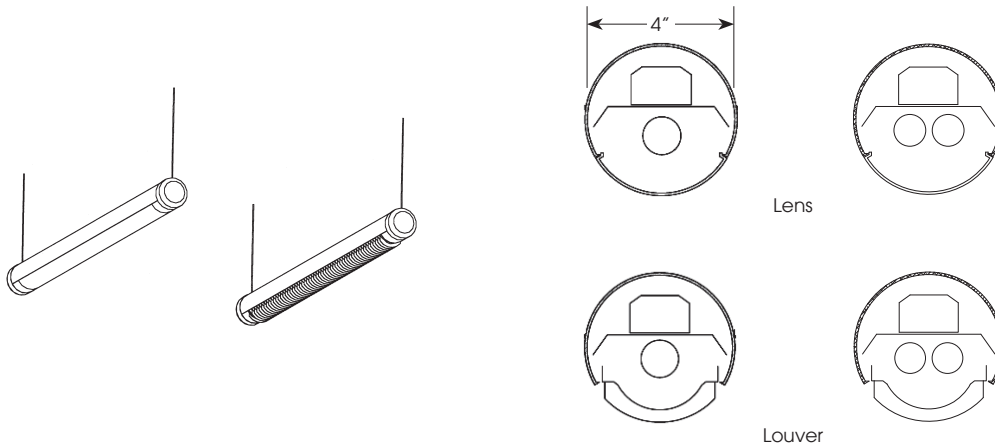

LABELING:

OPTICS:

T5 fluorescent lamps
Acrylic lens or radial blade louver
Full rotation capability at time of installation for direct/indirect option

PROJECT:

TYPE:

ELECTRICAL

Electronic HPF ballast
120v or 277v

ORDERING INFORMATION:

Model	Light Dist./ Shielding	Mounting	# Lamps	Wattage	Lamp Type	Finish	Length	Voltage	Options
AR4	LD - lens direct	A - a/c cable, black spiral feed	1	28	T5	W - white	4 - 48"	120	DIM - dimming ballast (HO only) 2LE - 2 level switching EM - emergency battery pack
	LU - lens indirect	3 wire	2			B - black	8 - 96"	277	
	RD - louver direct	ASB - a/c cable, black straight		54	T5HO	_____ (other RaL)	PAT - pattern		
	OD - open direct	feed 3 wire							
	OU - open indirect	ASW - a/c cable, white straight							
	B - blank	feed 3 wire							
		AW3 - a/c cable, white spiral							
		feed 3 wire							
		AW5 - a/c cable, white spiral							
		feed 5 wire							
	W - wall mount w/arm bracket								
	SR - rigid stem								
	SS - swivel stem								

Example: AR4-LD-A-1-28-T5-W-4-120

Cat #:

Amerlux reserves the right to change details that do not affect overall function and performance.

4" DIAMETER TUBE T5 FLUORESCENT

AR4
T5

amerlux
GLOBAL LIGHTING SOLUTIONS

TYPE:

4" DIAMETER CONNECTOR DETAILS:

WALL BRACKET DETAILS:

SIDE VIEW

End Wall Bracket

Thru Wall Bracket

FRONT VIEW