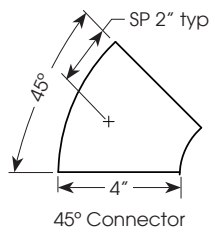

Example: AR4-LD-A-1-28-T5-W-4-120

Cat #:

Amerlux reserves the right to change details that do not affect overall function and performance.

4" DIAMETER TUBE T5 FLUORESCENT

AR4
T5

amerlux
GLOBAL LIGHTING SOLUTIONS

TYPE:

4" DIAMETER CONNECTOR DETAILS:

WALL BRACKET DETAILS:

SIDE VIEW

End Wall Bracket

Thru Wall Bracket

FRONT VIEW