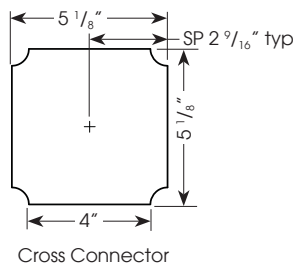

ORDERING INFORMATION:

Model	Light Dist./ Shielding	Mounting	# Lamps	Wattage	Lamp Type	Finish	Length	Voltage	Options
AR4	LD - lens direct	A - a/c cable, black spiral feed	1	28	T5	W - white	4 - 48"	120	DIM - dimming ballast (HO only) 2LE - 2 level switching EM - emergency battery pack
	LU - lens indirect	3 wire	2			B - black	8 - 96"	277	
	RD - louver direct	ASB - a/c cable, black straight		54	T5HO	_____ (other RaL)	PAT - pattern		
	OD - open direct	feed 3 wire							
	OU - open indirect	ASW - a/c cable, white straight							
	B - blank	feed 3 wire							
		AW3 - a/c cable, white spiral							
		feed 3 wire							
		AW5 - a/c cable, white spiral							
		feed 5 wire							
	W - wall mount w/arm bracket								
	SR - rigid stem								
	SS - swivel stem								

Example: AR4-LD-A-1-28-T5-W-4-120

Cat #:

Amerlux reserves the right to change details that do not affect overall function and performance.

4" DIAMETER TUBE T5 FLUORESCENT

AR4
T5

amerlux
GLOBAL LIGHTING SOLUTIONS

TYPE:

4" DIAMETER CONNECTOR DETAILS:

WALL BRACKET DETAILS:

SIDE VIEW

End Wall Bracket

Thru Wall Bracket

FRONT VIEW