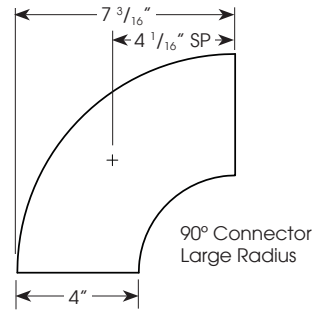

Example: AR4-LD-A-1-28-T5-W-4-120

Cat #:

Amerlux reserves the right to change details that do not affect overall function and performance.

4" DIAMETER TUBE T5 FLUORESCENT

AR4
T5

amerlux
GLOBAL LIGHTING SOLUTIONS

TYPE:

4" DIAMETER CONNECTOR DETAILS:

WALL BRACKET DETAILS:

SIDE VIEW

End Wall Bracket

Thru Wall Bracket

FRONT VIEW