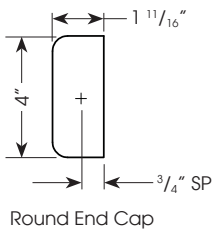

ORDERING INFORMATION:

Model	Light Dist./ Shielding	Mounting	# Lamps	Wattage	Lamp Type	Finish	Length	Voltage	Options
AR4	LD - lens direct	A - a/c cable, black spiral feed	1	28	T5	W - white	4 - 48"	120	DIM - dimming ballast (HO only) 2LE - 2 level switching EM - emergency battery pack
	LU - lens indirect	3 wire	2			B - black	8 - 96"	277	
	RD - louver direct	ASB - a/c cable, black straight		54	T5HO	_____ (other RaL)	PAT - pattern		
	OD - open direct	feed 3 wire							
	OU - open indirect	ASW - a/c cable, white straight							
	B - blank	feed 3 wire							
		AW3 - a/c cable, white spiral							
		feed 3 wire							
		AW5 - a/c cable, white spiral							
		feed 5 wire							
	W - wall mount w/arm bracket								
	SR - rigid stem								
	SS - swivel stem								

Example: AR4-LD-A-1-28-T5-W-4-120

Cat #:

Amerlux reserves the right to change details that do not affect overall function and performance.

4" DIAMETER TUBE T5 FLUORESCENT

AR4
T5

amerlux
GLOBAL LIGHTING SOLUTIONS

TYPE:

4" DIAMETER CONNECTOR DETAILS:

WALL BRACKET DETAILS:

SIDE VIEW

End Wall Bracket

Thru Wall Bracket

FRONT VIEW