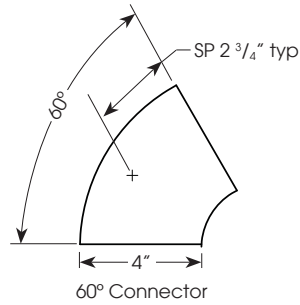

Example: AR4-LD-A-1-28-T5-W-4-120

Cat #:

Amerlux reserves the right to change details that do not affect overall function and performance.

4" DIAMETER TUBE T5 FLUORESCENT

AR4
T5

amerlux
GLOBAL LIGHTING SOLUTIONS

TYPE:

4" DIAMETER CONNECTOR DETAILS:

WALL BRACKET DETAILS:

SIDE VIEW

End Wall Bracket

Thru Wall Bracket

FRONT VIEW