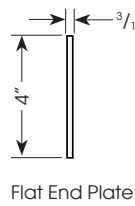

ORDERING INFORMATION:

Model	Light Dist./ Shielding	Mounting	# Lamps	Wattage	Lamp Type	Finish	Length	Voltage	Options
AR4	LD - lens direct	A - a/c cable, black spiral feed	1	28	T5	W - white	4 - 48"	120	DIM - dimming ballast (HO only) 2LE - 2 level switching EM - emergency battery pack
	LU - lens indirect	3 wire	2			B - black	8 - 96"	277	
	RD - louver direct	ASB - a/c cable, black straight		54	T5HO	_____ (other RaL)	PAT - pattern		
	OD - open direct	feed 3 wire							
	OU - open indirect	ASW - a/c cable, white straight							
	B - blank	feed 3 wire							
		AW3 - a/c cable, white spiral							
		feed 3 wire							
		AW5 - a/c cable, white spiral							
		feed 5 wire							
	W - wall mount w/arm bracket								
	SR - rigid stem								
	SS - swivel stem								

Example: AR4-LD-A-1-28-T5-W-4-120

Cat #:

Amerlux reserves the right to change details that do not affect overall function and performance.

4" DIAMETER TUBE T5 FLUORESCENT

AR4
T5

amerlux
GLOBAL LIGHTING SOLUTIONS

TYPE:

4" DIAMETER CONNECTOR DETAILS:

WALL BRACKET DETAILS:

SIDE VIEW

End Wall Bracket

Thru Wall Bracket

FRONT VIEW