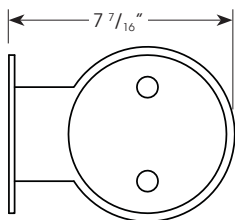

ORDERING INFORMATION:

Model	Light Dist./ Shielding	Mounting	# Lamps	Wattage	Lamp Type	Finish	Length	Voltage	Options
AR4	LD - lens direct	A - a/c cable, black spiral feed	1	28	T5	W - white	4 - 48"	120	DIM - dimming ballast (HO only) 2LE - 2 level switching EM - emergency battery pack
	LU - lens indirect	3 wire	2			B - black	8 - 96"	277	
	RD - louver direct	ASB - a/c cable, black straight		54	T5HO	_____ (other RaL)	PAT - pattern		
	OD - open direct	feed 3 wire							
	OU - open indirect	ASW - a/c cable, white straight							
	B - blank	feed 3 wire							
		AW3 - a/c cable, white spiral							
		feed 3 wire							
		AW5 - a/c cable, white spiral							
		feed 5 wire							
	W - wall mount w/arm bracket								
	SR - rigid stem								
	SS - swivel stem								

Example: AR4-LD-A-1-28-T5-W-4-120

Cat #:

Amerlux reserves the right to change details that do not affect overall function and performance.

4" DIAMETER TUBE T5 FLUORESCENT

AR4
T5

amerlux
GLOBAL LIGHTING SOLUTIONS

TYPE:

4" DIAMETER CONNECTOR DETAILS:

WALL BRACKET DETAILS:

SIDE VIEW

End Wall Bracket

Thru Wall Bracket

FRONT VIEW