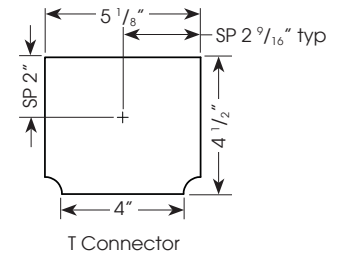

ORDERING INFORMATION:

Model	Light Dist./ Shielding	Mounting	# Lamps	Wattage	Lamp Type	Finish	Length	Voltage	Options
AR4	LD - lens direct	A - a/c cable, black spiral feed	1	28	T5	W - white	4 - 48"	120	DIM - dimming ballast (HO only) 2LE - 2 level switching EM - emergency battery pack
	LU - lens indirect	3 wire	2			B - black	8 - 96"	277	
	RD - louver direct	ASB - a/c cable, black straight		54	T5HO	_____ (other RaL)	PAT - pattern		
	OD - open direct	feed 3 wire							
	OU - open indirect	ASW - a/c cable, white straight							
	B - blank	feed 3 wire							
		AW3 - a/c cable, white spiral							
		feed 3 wire							
		AW5 - a/c cable, white spiral							
		feed 5 wire							
	W - wall mount w/arm bracket								
	SR - rigid stem								
	SS - swivel stem								

Example: AR4-LD-A-1-28-T5-W-4-120

Cat #:

Amerlux reserves the right to change details that do not affect overall function and performance.

4" DIAMETER TUBE T5 FLUORESCENT

AR4
T5

amerlux
GLOBAL LIGHTING SOLUTIONS

TYPE:

4" DIAMETER CONNECTOR DETAILS:

WALL BRACKET DETAILS:

SIDE VIEW

End Wall Bracket

Thru Wall Bracket

FRONT VIEW