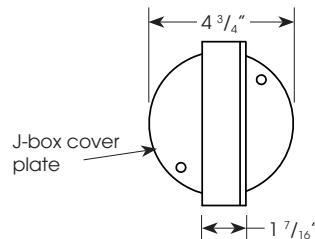

ORDERING INFORMATION:

Model	Light Dist./ Shielding	Mounting	# Lamps	Wattage	Lamp Type	Finish	Length	Voltage	Options
AR4	LD - lens direct	A - a/c cable, black spiral feed	1	28	T5	W - white	4 - 48"	120	DIM - dimming ballast (HO only) 2LE - 2 level switching EM - emergency battery pack
	LU - lens indirect	3 wire	2			B - black	8 - 96"	277	
	RD - louver direct	ASB - a/c cable, black straight		54	T5HO	_____ (other RaL)	PAT - pattern		
	OD - open direct	feed 3 wire							
	OU - open indirect	ASW - a/c cable, white straight							
	B - blank	feed 3 wire							
		AW3 - a/c cable, white spiral							
		feed 3 wire							
		AW5 - a/c cable, white spiral							
		feed 5 wire							
	W - wall mount w/arm bracket								
	SR - rigid stem								
	SS - swivel stem								

Example: AR4-LD-A-1-28-T5-W-4-120

Cat #:

Amerlux reserves the right to change details that do not affect overall function and performance.

4" DIAMETER TUBE T5 FLUORESCENT

AR4
T5

amerlux
GLOBAL LIGHTING SOLUTIONS

TYPE:

4" DIAMETER CONNECTOR DETAILS:

WALL BRACKET DETAILS:

SIDE VIEW

End Wall Bracket

Thru Wall Bracket

FRONT VIEW