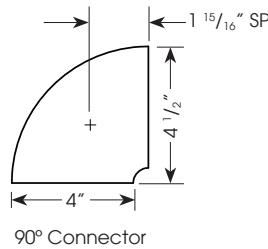

Example: AR4-LD-A-1-28-T5-W-4-120

Cat #:

Amerlux reserves the right to change details that do not affect overall function and performance.

4" DIAMETER TUBE T5 FLUORESCENT

AR4
T5

amerlux
GLOBAL LIGHTING SOLUTIONS

TYPE:

4" DIAMETER CONNECTOR DETAILS:

WALL BRACKET DETAILS:

SIDE VIEW

End Wall Bracket

Thru Wall Bracket

FRONT VIEW