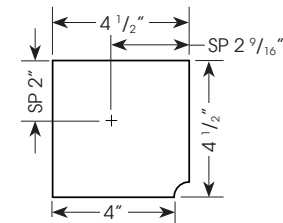

Example: AR4-LD-A-1-28-T5-W-4-120

Cat #:

Amerlux reserves the right to change details that do not affect overall function and performance.

4" DIAMETER TUBE T5 FLUORESCENT

AR4
T5

amerlux
GLOBAL LIGHTING SOLUTIONS

TYPE:

4" DIAMETER CONNECTOR DETAILS:

WALL BRACKET DETAILS:

SIDE VIEW

End Wall Bracket

Thru Wall Bracket

FRONT VIEW