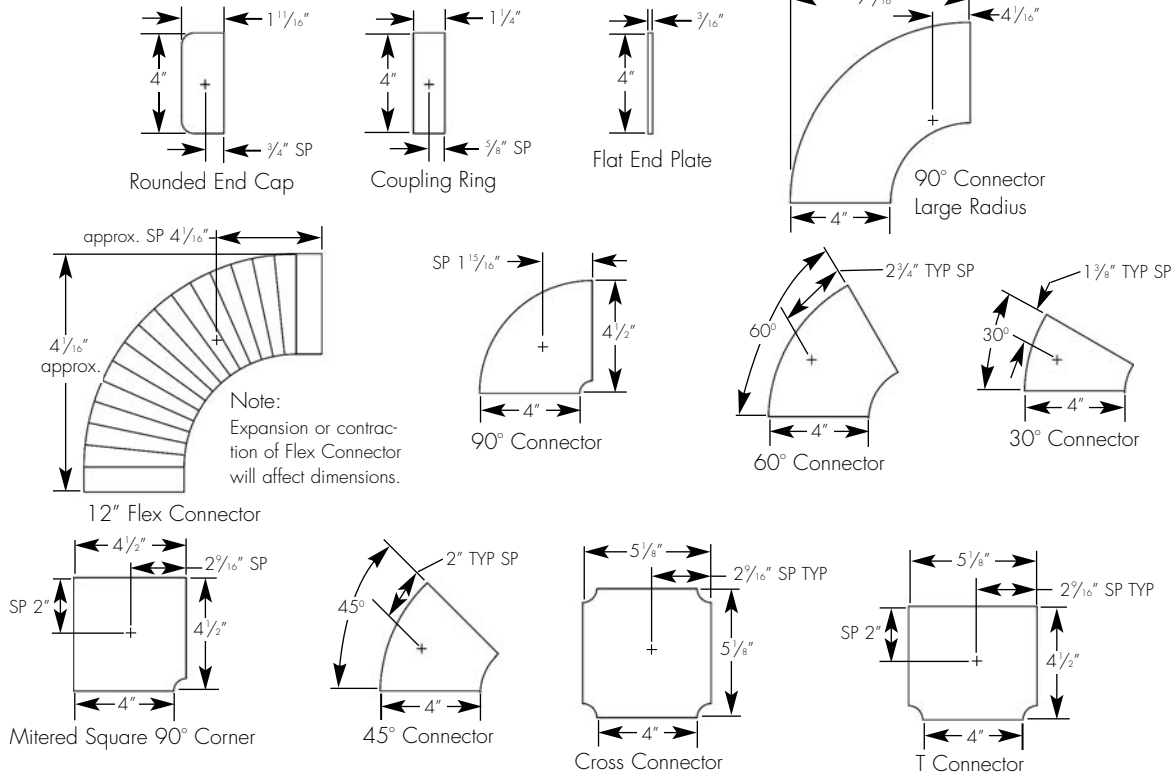

Example: AR4LD-A-1-32-T8-W-4-120-DIM

Cat #:

*See reverse side for description

4" DIAMETER TUBE T8 FLUORESCENT

AR4
T8

TYPE :

4" DIAMETER CONNECTOR DETAILS

WALL BRACKET DETAILS

LINEAR SYSTEMS REFERENCE GUIDE

LIGHT DIRECTION/SHIELDING:

LD - lens direct
 RD - louver direct
 OD - open direct
 LU - lens indirect
 RU - louver indirect
 OU - open indirect
 LT - lens indirect, track direct
 LL - lens indirect, lens direct
 LR - lens indirect, louver direct
 RL - louver indirect, lens direct
 RR - louver indirect, louver direct
 T - track only
 B - blank only
 SLD - straight blade louver direct
 LSLD - lens/straight blade louver combo direct
 PBL (S) - parabolic louver specular
 PBL (SS) - parabolic louver semi-specular
 LPBL (S) - lens, parabolic louver specular
 LPBL (SS) - lens, parabolic louver semi-specular

LAMPS PER CROSS SECTION:

1 - 1 lamp
 2 - 2 lamp
 3 - 3 lamp
 1/1 - 1 up, 1 down
 1/2 - 1 up, 2 down
 1/3 - 1 up, 3 down
 2/1 - 2 up, 1 down
 2/2 - 2 up, 2 down
 2/3 - 2 up, 3 down
 3/2 - 3 up, 2 down
 3/3 - 3 up, 3 down
 1/T - 1 up, track down
 2/T - 2 up, track down
 3/T - 3 up, track down