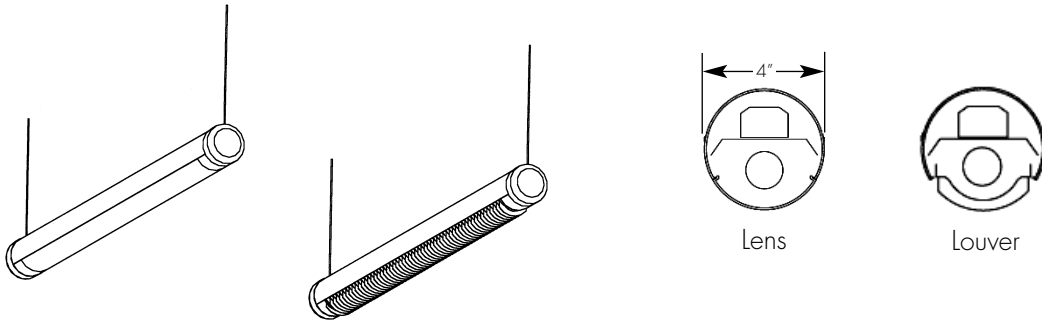

4" DIAMETER TUBE T8 FLUORESCENT

AR4
T8

PROJECT:

TYPE:

APPLICATION:

Supermarket, retail and commercial ambient, task or accent lighting

MOUNTING:

Aircraft cable suspension, stem mount or wall mount

CONSTRUCTION:

Extruded aluminum housing
Die-cast connectors for straight runs or patterns
Powder coat paint, available in over 200 finishes
Track section uses 3 circuit 120v track
(consult factory)

LABELING:

UL and CUL listed

OPTICS:

T8 fluorescent lamps
Acrylic lens or radial blade louver
Full rotation capability at time of installation for direct option

ELECTRICAL

Electronic HPF ballast
120v or 277v

Amerlux reserves the right to change details that do not affect overall function and performance.