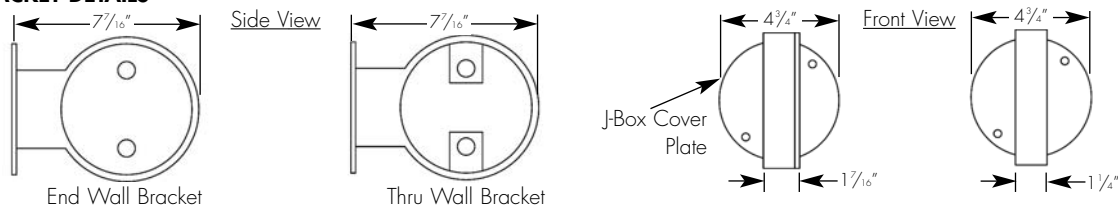

Example: AR4LD-A-1-32-T8-W-4-120-DIM

Cat #:

*See reverse side for description

4" DIAMETER TUBE T8 FLUORESCENT

AR4
T8

TYPE :

4" DIAMETER CONNECTOR DETAILS

WALL BRACKET DETAILS

LINEAR SYSTEMS REFERENCE GUIDE

LIGHT DIRECTION/SHIELDING:

LD - lens direct
 RD - louver direct
 OD - open direct
 LU - lens indirect
 RU - louver indirect
 OU - open indirect
 LT - lens indirect, track direct
 LL - lens indirect, lens direct
 LR - lens indirect, louver direct
 RL - louver indirect, lens direct
 RR - louver indirect, louver direct
 T - track only
 B - blank only
 SLD - straight blade louver direct
 LSLD - lens/straight blade louver combo direct
 PBL (S) - parabolic louver specular
 PBL (SS) - parabolic louver semi-specular
 LPBL (S) - lens, parabolic louver specular
 LPBL (SS) - lens, parabolic louver semi-specular

LAMPS PER CROSS SECTION:

1 - 1 lamp
 2 - 2 lamp
 3 - 3 lamp
 1/1 - 1 up, 1 down
 1/2 - 1 up, 2 down
 1/3 - 1 up, 3 down
 2/1 - 2 up, 1 down
 2/2 - 2 up, 2 down
 2/3 - 2 up, 3 down
 3/2 - 3 up, 2 down
 3/3 - 3 up, 3 down
 1/T - 1 up, track down
 2/T - 2 up, track down
 3/T - 3 up, track down