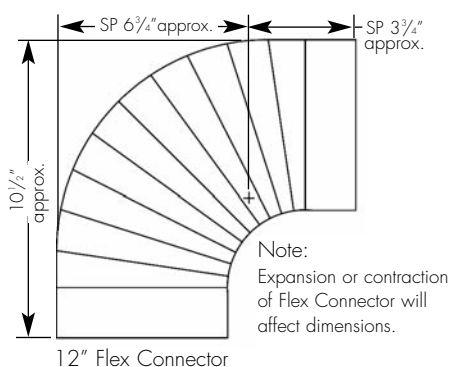

6" DIAMETER TUBE T5 FLUORESCENT

AR 6
T5

TYPE :

6" DIAMETER CONNECTOR DETAILS