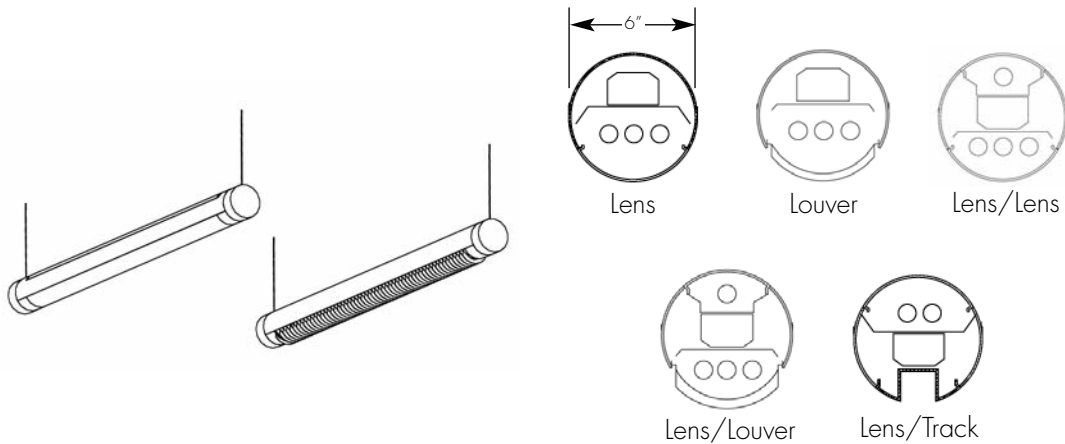

LABELING:

cUL listed

ELECTRICAL

Electronic HPF ballast
120v or 277v

Amerlux reserves the right to change details that do not affect overall function and performance.