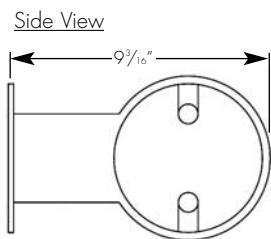

Example: AR6-LD-A-1-54-T5HO-W-4-120-2LE

Cat #:

*See reverse side for description

6" DIAMETER TUBE T5 FLUORESCENT

AR 6
T5

TYPE :

6" DIAMETER CONNECTOR DETAILS

WALL BRACKET DETAILS

ORDERING OPTION DESCRIPTIONS

LIGHT DISTRIBUTION/SHIELDING:

- LD - lens direct
- RD - louver direct
- OD - open direct
- LU - lens indirect
- OU - open indirect
- LT - lens indirect, track direct
- LL - lens indirect, lens direct
- LR - lens indirect, louver direct
- T - track only
- B - blank only