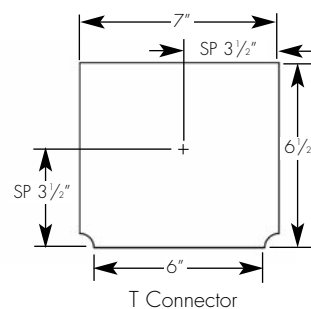

Example: AR6-LD-A-1-54-T5HO-W-4-120-2LE

Cat #:

*See reverse side for description

6" DIAMETER TUBE T5 FLUORESCENT

AR 6
T5

TYPE :

6" DIAMETER CONNECTOR DETAILS

WALL BRACKET DETAILS

ORDERING OPTION DESCRIPTIONS

LIGHT DISTRIBUTION/SHIELDING:

- LD - lens direct
- RD - louver direct
- OD - open direct
- LU - lens indirect
- OU - open indirect
- LT - lens indirect, track direct
- LL - lens indirect, lens direct
- LR - lens indirect, louver direct
- T - track only
- B - blank only

LAMPS PER CROSS SECTION:

- 1 - 1 lamp
- 2 - 2 lamp
- 3 - 3 lamp
- 1/1 - 1 up, 1 down
- 1/2 - 1 up, 2 down
- 1/3 - 1 up, 3 down
- 1/T - 1 up, track down
- 2/T - 2 up, track down
- 3/T - 3 up, track down