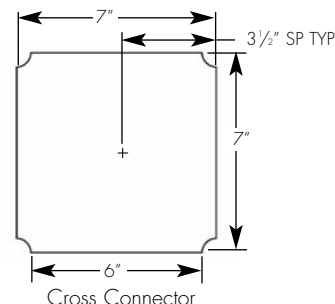

Example: AR6-LD-A-1-54-T5HO-W-4-120-2LE

Cat #:

*See reverse side for description

6" DIAMETER TUBE T5 FLUORESCENT

AR 6
T5

TYPE :

6" DIAMETER CONNECTOR DETAILS

WALL BRACKET DETAILS

ORDERING OPTION DESCRIPTIONS

LIGHT DISTRIBUTION/SHIELDING:

- LD - lens direct
- RD - louver direct
- OD - open direct
- LU - lens indirect
- OU - open indirect
- LT - lens indirect, track direct
- LL - lens indirect, lens direct
- LR - lens indirect, louver direct
- T - track only
- B - blank only

LAMPS PER CROSS SECTION:

- 1 - 1 lamp
- 2 - 2 lamp
- 3 - 3 lamp
- 1/1 - 1 up, 1 down
- 1/2 - 1 up, 2 down
- 1/3 - 1 up, 3 down
- 1/T - 1 up, track down
- 2/T - 2 up, track down
- 3/T - 3 up, track down