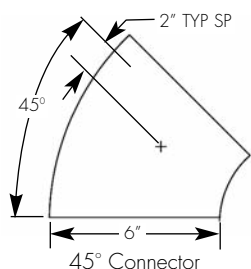

Example: AR6-LD-A-1-54-T5HO-W-4-120-2LE

Cat #:

*See reverse side for description

6" DIAMETER TUBE T5 FLUORESCENT

AR 6
T5

TYPE :

6" DIAMETER CONNECTOR DETAILS

WALL BRACKET DETAILS

ORDERING OPTION DESCRIPTIONS

LIGHT DISTRIBUTION/SHIELDING:

- LD - lens direct
- RD - louver direct
- OD - open direct
- LU - lens indirect
- OU - open indirect
- LT - lens indirect, track direct
- LL - lens indirect, lens direct
- LR - lens indirect, louver direct
- T - track only
- B - blank only

LAMPS PER CROSS SECTION:

- 1 - 1 lamp
- 2 - 2 lamp
- 3 - 3 lamp
- 1/1 - 1 up, 1 down
- 1/2 - 1 up, 2 down
- 1/3 - 1 up, 3 down
- 1/T - 1 up, track down
- 2/T - 2 up, track down
- 3/T - 3 up, track down