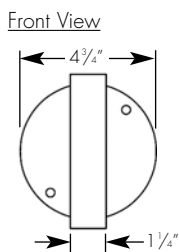

Example: AR6-LD-A-1-54-T5HO-W-4-120-2LE

Cat #:

*See reverse side for description

6" DIAMETER TUBE T5 FLUORESCENT

AR 6
T5

TYPE :

6" DIAMETER CONNECTOR DETAILS

WALL BRACKET DETAILS

ORDERING OPTION DESCRIPTIONS

LIGHT DISTRIBUTION/SHIELDING:

- LD - lens direct
- RD - louver direct
- OD - open direct
- LU - lens indirect
- OU - open indirect
- LT - lens indirect, track direct
- LL - lens indirect, lens direct
- LR - lens indirect, louver direct
- T - track only
- B - blank only

LAMPS PER CROSS SECTION:

- 1 - 1 lamp
- 2 - 2 lamp
- 3 - 3 lamp
- 1/1 - 1 up, 1 down
- 1/2 - 1 up, 2 down
- 1/3 - 1 up, 3 down
- 1/T - 1 up, track down
- 2/T - 2 up, track down
- 3/T - 3 up, track down