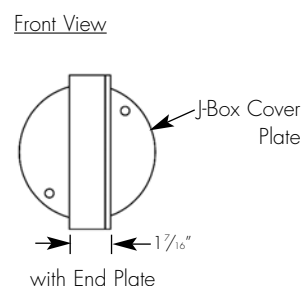

Example: AR6-LD-A-1-54-T5HO-W-4-120-2LE

Cat #:

*See reverse side for description

6" DIAMETER TUBE T5 FLUORESCENT

AR 6
T5

TYPE :

6" DIAMETER CONNECTOR DETAILS

WALL BRACKET DETAILS

ORDERING OPTION DESCRIPTIONS

LIGHT DISTRIBUTION/SHIELDING:

- LD - lens direct
- RD - louver direct
- OD - open direct
- LU - lens indirect
- OU - open indirect
- LT - lens indirect, track direct
- LL - lens indirect, lens direct
- LR - lens indirect, louver direct
- T - track only
- B - blank only