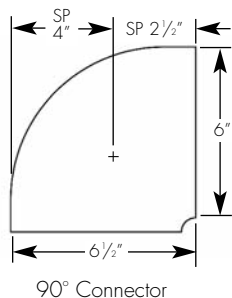

Example: AR6-LD-A-1-54-T5HO-W-4-120-2LE

Cat #:

*See reverse side for description

6" DIAMETER TUBE T5 FLUORESCENT

AR 6
T5

TYPE :

6" DIAMETER CONNECTOR DETAILS

WALL BRACKET DETAILS

ORDERING OPTION DESCRIPTIONS

LIGHT DISTRIBUTION/SHIELDING:

- LD - lens direct
- RD - louver direct
- OD - open direct
- LU - lens indirect
- OU - open indirect
- LT - lens indirect, track direct
- LL - lens indirect, lens direct
- LR - lens indirect, louver direct
- T - track only
- B - blank only

LAMPS PER CROSS SECTION:

- 1 - 1 lamp
- 2 - 2 lamp
- 3 - 3 lamp
- 1/1 - 1 up, 1 down
- 1/2 - 1 up, 2 down
- 1/3 - 1 up, 3 down
- 1/T - 1 up, track down
- 2/T - 2 up, track down
- 3/T - 3 up, track down