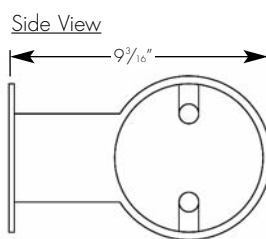

Example: AR6-LD-A-1-54-T5HO-W-4-120-2LE

Cat #:

*See reverse side for description

6" DIAMETER TUBE T5 FLUORESCENT

AR 6
T5

TYPE :

6" DIAMETER CONNECTOR DETAILS

WALL BRACKET DETAILS

ORDERING OPTION DESCRIPTIONS

LIGHT DISTRIBUTION/SHIELDING:

- LD - lens direct
- RD - louver direct
- OD - open direct
- LU - lens indirect
- OU - open indirect
- LT - lens indirect, track direct
- LL - lens indirect, lens direct
- LR - lens indirect, louver direct
- T - track only
- B - blank only

LAMPS PER CROSS SECTION:

- 1 - 1 lamp
- 2 - 2 lamp
- 3 - 3 lamp
- 1/1 - 1 up, 1 down
- 1/2 - 1 up, 2 down
- 1/3 - 1 up, 3 down
- 1/T - 1 up, track down
- 2/T - 2 up, track down
- 3/T - 3 up, track down