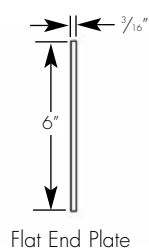

Example: AR6-LD-A-1-54-T5HO-W-4-120-2LE

Cat #:

*See reverse side for description

6" DIAMETER TUBE T5 FLUORESCENT

AR 6
T5

TYPE :

6" DIAMETER CONNECTOR DETAILS

WALL BRACKET DETAILS

ORDERING OPTION DESCRIPTIONS

LIGHT DISTRIBUTION/SHIELDING:

- LD - lens direct
- RD - louver direct
- OD - open direct
- LU - lens indirect
- OU - open indirect
- LT - lens indirect, track direct
- LL - lens indirect, lens direct
- LR - lens indirect, louver direct
- T - track only
- B - blank only

LAMPS PER CROSS SECTION:

- 1 - 1 lamp
- 2 - 2 lamp
- 3 - 3 lamp
- 1/1 - 1 up, 1 down
- 1/2 - 1 up, 2 down
- 1/3 - 1 up, 3 down
- 1/T - 1 up, track down
- 2/T - 2 up, track down
- 3/T - 3 up, track down