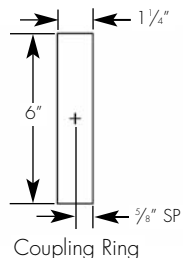

Example: AR6-LD-A-1-54-T5HO-W-4-120-2LE

Cat #:

*See reverse side for description

6" DIAMETER TUBE T5 FLUORESCENT

AR 6
T5

TYPE :

6" DIAMETER CONNECTOR DETAILS

WALL BRACKET DETAILS

ORDERING OPTION DESCRIPTIONS

LIGHT DISTRIBUTION/SHIELDING:

- LD - lens direct
- RD - louver direct
- OD - open direct
- LU - lens indirect
- OU - open indirect
- LT - lens indirect, track direct
- LL - lens indirect, lens direct
- LR - lens indirect, louver direct
- T - track only
- B - blank only

LAMPS PER CROSS SECTION:

- 1 - 1 lamp
- 2 - 2 lamp
- 3 - 3 lamp
- 1/1 - 1 up, 1 down
- 1/2 - 1 up, 2 down
- 1/3 - 1 up, 3 down
- 1/T - 1 up, track down
- 2/T - 2 up, track down
- 3/T - 3 up, track down