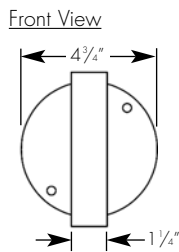

Example: AR6-LD-A-1-32-T8-W-4-120-DIM

Cat #:

*See reverse side for description

6" DIAMETER TUBE T8 FLUORESCENT

AR6
T8

TYPE :

6" DIAMETER CONNECTOR DETAILS

WALL BRACKET DETAILS

ORDERING OPTION DESCRIPTIONS

LIGHT DISTRIBUTION/SHIELDING:

- LD - lens direct
- RD - louver direct
- OD - open direct
- LU - lens indirect
- OU - open indirect
- LT - lens indirect, track direct
- LL - lens indirect, lens direct
- LR - lens indirect, louver direct
- T - track only
- B - blank only

LAMPS PER CROSS SECTION:

- 1 - 1 lamp
- 2 - 2 lamp
- 1/1 - 1 up, 1 down
- 1/2 - 1 up, 2 down
- 2/1 - 2 up, 1 down
- 1/T - 1 up, track down
- 2/T - 2 up, track down