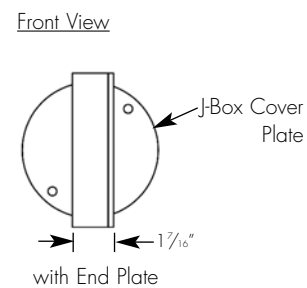

Example: AR6-LD-A-1-32-T8-W-4-120-DIM

Cat #:

*See reverse side for description

6" DIAMETER TUBE T8 FLUORESCENT

AR6
T8

TYPE :

6" DIAMETER CONNECTOR DETAILS

WALL BRACKET DETAILS

ORDERING OPTION DESCRIPTIONS

LIGHT DISTRIBUTION/SHIELDING:

- LD - lens direct
- RD - louver direct
- OD - open direct
- LU - lens indirect
- OU - open indirect
- LT - lens indirect, track direct
- LL - lens indirect, lens direct
- LR - lens indirect, louver direct
- T - track only
- B - blank only