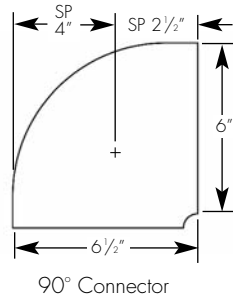

Example: AR6-LD-A-1-32-T8-W-4-120-DIM

Cat #:

*See reverse side for description

6" DIAMETER TUBE T8 FLUORESCENT

AR6
T8

TYPE :

6" DIAMETER CONNECTOR DETAILS

WALL BRACKET DETAILS

ORDERING OPTION DESCRIPTIONS

LIGHT DISTRIBUTION/SHIELDING:

- LD - lens direct
- RD - louver direct
- OD - open direct
- LU - lens indirect
- OU - open indirect
- LT - lens indirect, track direct
- LL - lens indirect, lens direct
- LR - lens indirect, louver direct
- T - track only
- B - blank only

LAMPS PER CROSS SECTION:

- 1 - 1 lamp
- 2 - 2 lamp
- 1/1 - 1 up, 1 down
- 1/2 - 1 up, 2 down
- 2/1 - 2 up, 1 down
- 1/T - 1 up, track down
- 2/T - 2 up, track down