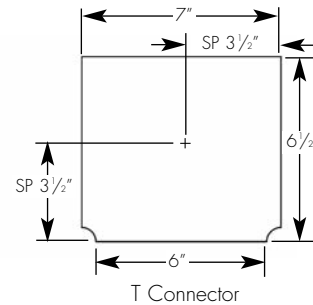

Example: AR6-LD-A-1-32-T8-W-4-120-DIM

Cat #:

*See reverse side for description

6" DIAMETER TUBE T8 FLUORESCENT

AR6
T8

TYPE :

6" DIAMETER CONNECTOR DETAILS

WALL BRACKET DETAILS

ORDERING OPTION DESCRIPTIONS

LIGHT DISTRIBUTION/SHIELDING:

- LD - lens direct
- RD - louver direct
- OD - open direct
- LU - lens indirect
- OU - open indirect
- LT - lens indirect, track direct
- LL - lens indirect, lens direct
- LR - lens indirect, louver direct
- T - track only
- B - blank only

LAMPS PER CROSS SECTION:

- 1 - 1 lamp
- 2 - 2 lamp
- 1/1 - 1 up, 1 down
- 1/2 - 1 up, 2 down
- 2/1 - 2 up, 1 down
- 1/T - 1 up, track down
- 2/T - 2 up, track down