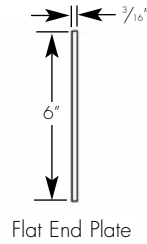

Example: AR6-LD-A-1-32-T8-W-4-120-DIM

Cat #:

*See reverse side for description

6" DIAMETER TUBE T8 FLUORESCENT

AR6
T8

TYPE :

6" DIAMETER CONNECTOR DETAILS

WALL BRACKET DETAILS

ORDERING OPTION DESCRIPTIONS

LIGHT DISTRIBUTION/SHIELDING:

- LD - lens direct
- RD - louver direct
- OD - open direct
- LU - lens indirect
- OU - open indirect
- LT - lens indirect, track direct
- LL - lens indirect, lens direct
- LR - lens indirect, louver direct
- T - track only
- B - blank only

LAMPS PER CROSS SECTION:

- 1 - 1 lamp
- 2 - 2 lamp
- 1/1 - 1 up, 1 down
- 1/2 - 1 up, 2 down
- 2/1 - 2 up, 1 down
- 1/T - 1 up, track down
- 2/T - 2 up, track down