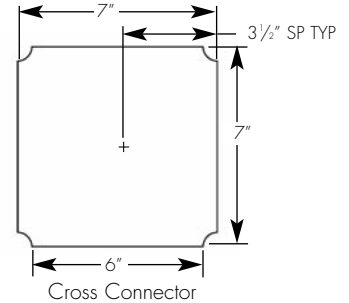

Example: AR6-LD-A-1-32-T8-W-4-120-DIM

Cat #:

*See reverse side for description

6" DIAMETER TUBE T8 FLUORESCENT

AR6
T8

TYPE :

6" DIAMETER CONNECTOR DETAILS

WALL BRACKET DETAILS

ORDERING OPTION DESCRIPTIONS

LIGHT DISTRIBUTION/SHIELDING:

- LD - lens direct
- RD - louver direct
- OD - open direct
- LU - lens indirect
- OU - open indirect
- LT - lens indirect, track direct
- LL - lens indirect, lens direct
- LR - lens indirect, louver direct
- T - track only
- B - blank only

LAMPS PER CROSS SECTION:

- 1 - 1 lamp
- 2 - 2 lamp
- 1/1 - 1 up, 1 down
- 1/2 - 1 up, 2 down
- 2/1 - 2 up, 1 down
- 1/T - 1 up, track down
- 2/T - 2 up, track down