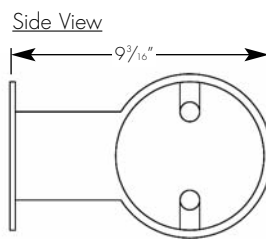

Example: AR6-LD-A-1-32-T8-W-4-120-DIM

Cat #:

*See reverse side for description

6" DIAMETER TUBE T8 FLUORESCENT

AR6
T8

TYPE :

6" DIAMETER CONNECTOR DETAILS

WALL BRACKET DETAILS

ORDERING OPTION DESCRIPTIONS

LIGHT DISTRIBUTION/SHIELDING:

- LD - lens direct
- RD - louver direct
- OD - open direct
- LU - lens indirect
- OU - open indirect
- LT - lens indirect, track direct
- LL - lens indirect, lens direct
- LR - lens indirect, louver direct
- T - track only
- B - blank only