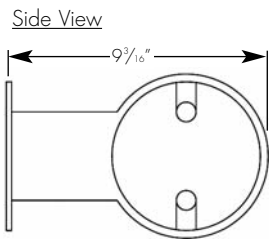

Example: AR6-LD-A-1-32-T8-W-4-120-DIM

Cat #:

*See reverse side for description

6" DIAMETER TUBE T8 FLUORESCENT

AR6
T8

TYPE :

6" DIAMETER CONNECTOR DETAILS

WALL BRACKET DETAILS

ORDERING OPTION DESCRIPTIONS

LIGHT DISTRIBUTION/SHIELDING:

- LD - lens direct
- RD - louver direct
- OD - open direct
- LU - lens indirect
- OU - open indirect
- LT - lens indirect, track direct
- LL - lens indirect, lens direct
- LR - lens indirect, louver direct
- T - track only
- B - blank only