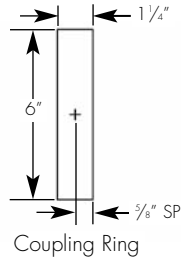

Example: AR6-LD-A-1-32-T8-W-4-120-DIM

Cat #:

*See reverse side for description

6" DIAMETER TUBE T8 FLUORESCENT

AR6
T8

TYPE :

6" DIAMETER CONNECTOR DETAILS

WALL BRACKET DETAILS

ORDERING OPTION DESCRIPTIONS

LIGHT DISTRIBUTION/SHIELDING:

- LD - lens direct
- RD - louver direct
- OD - open direct
- LU - lens indirect
- OU - open indirect
- LT - lens indirect, track direct
- LL - lens indirect, lens direct
- LR - lens indirect, louver direct
- T - track only
- B - blank only

LAMPS PER CROSS SECTION:

- 1 - 1 lamp
- 2 - 2 lamp
- 1/1 - 1 up, 1 down
- 1/2 - 1 up, 2 down
- 2/1 - 2 up, 1 down
- 1/T - 1 up, track down
- 2/T - 2 up, track down