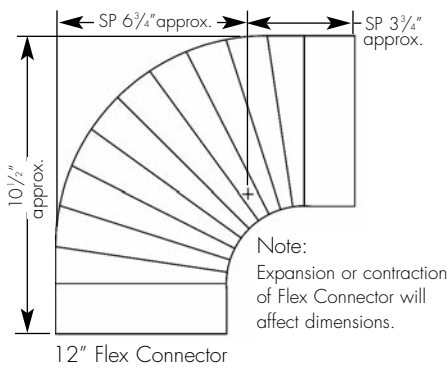

6" DIAMETER TUBE T8 FLUORESCENT

AR6
T8

TYPE :

6" DIAMETER CONNECTOR DETAILS