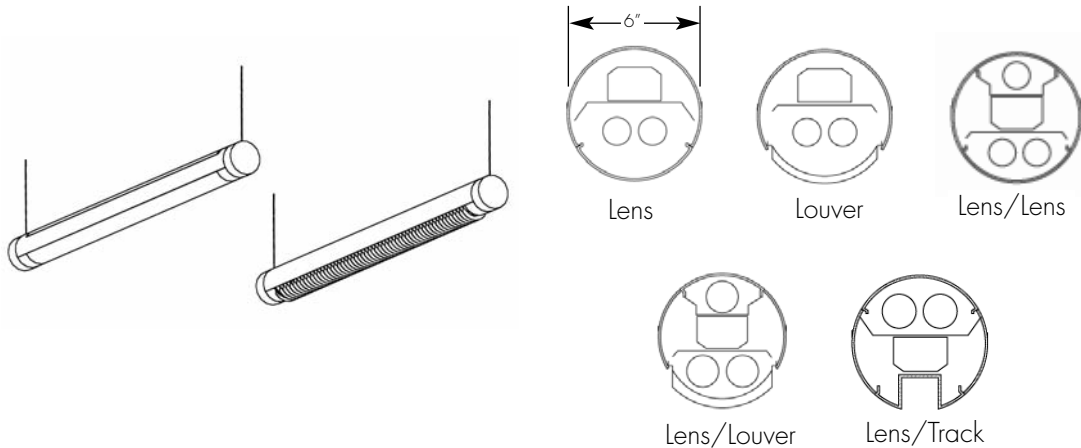

ELECTRICAL

Electronic HPF ballast
120v or 277v

Amerlux reserves the right to change details that do not affect overall function and performance.