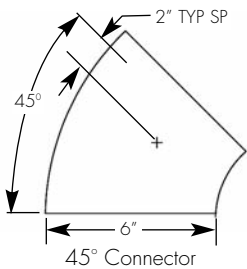

Example: AR6-LD-A-1-32-T8-W-4-120-DIM

Cat #:

*See reverse side for description

6" DIAMETER TUBE T8 FLUORESCENT

AR6
T8

TYPE :

6" DIAMETER CONNECTOR DETAILS

WALL BRACKET DETAILS

ORDERING OPTION DESCRIPTIONS

LIGHT DISTRIBUTION/SHIELDING:

- LD - lens direct
- RD - louver direct
- OD - open direct
- LU - lens indirect
- OU - open indirect
- LT - lens indirect, track direct
- LL - lens indirect, lens direct
- LR - lens indirect, louver direct
- T - track only
- B - blank only

LAMPS PER CROSS SECTION:

- 1 - 1 lamp
- 2 - 2 lamp
- 1/1 - 1 up, 1 down
- 1/2 - 1 up, 2 down
- 2/1 - 2 up, 1 down
- 1/T - 1 up, track down
- 2/T - 2 up, track down