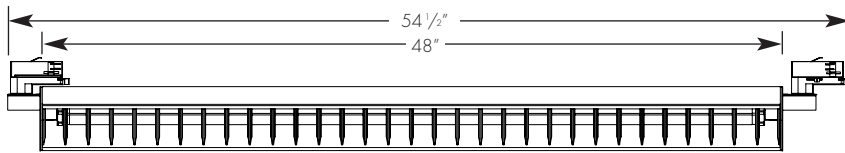

PROFILO 2LT T5/T5HO FLUORESCENT 4' TRACK

PROF
2LT T5/T5HO 4'

APPLICATION:

Retail and commercial wall wash and display lighting

MOUNTING:

Track mount

CONSTRUCTION:

One piece extruded aluminum housing
Die-formed cold-rolled steel internal wiring chassis

LABELING:

UL and CUL listed

OPTICS:

2 T5 or T5 high output fluorescent lamp
Symmetrical distribution
Formed snap-in semi-specular aluminum baffle
Parabolic blades, 3/4" high x 1 1/2" O.C.
Optional clear acrylic, UV reduction light shield
0-90° tilt

PROJECT:

TYPE:

ELECTRICAL

Ballast	Lamping				
	2-28w		2-54w		
	Input watts	Amps	Input watts	Amps	
Electronic	120v	64	.55	120	1.0

Amerlux reserves the right to change details that do not affect overall function and performance.

ORDERING INFORMATION:

Model	Wattage	Lamp Type	Ballast	Finish	Mounting	Voltage	Options/Accessories
PROF	2-28	T5	E - electronic	WT - white textured BT - black textured ST - silver textured — (other RAL)	TN1 - Global 1cir 120v TN3 - Global 3cir 120v — (other)	120	LS - light shield (food service areas)
	2-54	T5HO					

Example: PROF-2-54-T5HO-E-WT-TN3-120

Cat #: