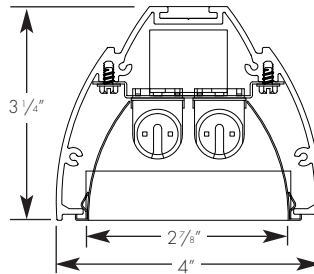

**LABELING:**

UL and CUL listed

**OPTICS:**

2 T5 or T5 high output fluorescent lamp  
Symmetrical distribution  
Formed snap-in semi-specular aluminum baffle  
Parabolic blades, 3/4" high x 1 1/2" O.C.  
Optional clear acrylic, UV reduction light shield  
0-90° tilt

PROJECT:

TYPE:

**ELECTRICAL**

Ballast	Lamping				
	2-28w		2-54w		
	Input watts	Amps	Input watts	Amps	
Electronic	120v	64	.55	120	1.0

Amerlux reserves the right to change details that do not affect overall function and performance.