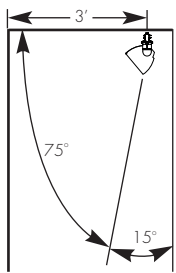

# PROFILO 2LT T5/T5HO FLUORESCENT 4' TRACK

PROF  
2LT T5/T5HO 4'

TYPE :

**FIXTURE DATA:** For 28w T5 data, multiply by 0.56

Complete photometric data (.ies format) available upon request.

PROFILO 2lt 54W T5 HIGH OUTPUT FLUORESCENT  
4 Foot (nominal), 2 Lamp Fixture Type  
Lamp: Philips F54T5/835/HO/ALTO Lamp Lumens: 4400  
Track Mounting

**APPLICATION DATA:**

**Footcandles on Wall**

Footcandles are average and rounded off.  
Data for multiple units are based on a minimum of five units.

Track 3 Feet From Wall

Distance From Ceiling	6'								
	1'	2'	3'	4'	5'	6'	7'	8'	9'
1'	46	42	32	25	31	41	45		
2'	75	70	61	55	60	70	74		
3'	64	62	57	55	57	61	63		
4'	49	48	46	44	45	47	48		
5'	36	36	35	35	35	35	36		
6'	28	28	28	27	27	27	27		
7'	23	23	22	22	22	22	22		
8'	19	19	19	19	19	18	18		
9'	16	16	16	16	16	16	16		