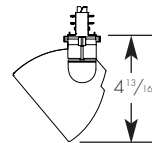

ELECTRICAL

Ballast	Lamping				
	2-28w		2-54w		
	Input watts	Amps	Input watts	Amps	
Electronic	120v	64	.55	120	1.0

Amerlux reserves the right to change details that do not affect overall function and performance.

ORDERING INFORMATION:

Model	Wattage	Lamp Type	Ballast	Finish	Mounting	Voltage	Options/Accessories
PROF	2-28	T5	E - electronic	WT - white textured BT - black textured ST - silver textured — (other RAL)	TN1 - Global 1cir 120v TN3 - Global 3cir 120v — (other)	120	LS - light shield (food service areas)
	2-54	T5HO					

Example: PROF-2-54-T5HO-E-WT-TN3-120

Cat #: