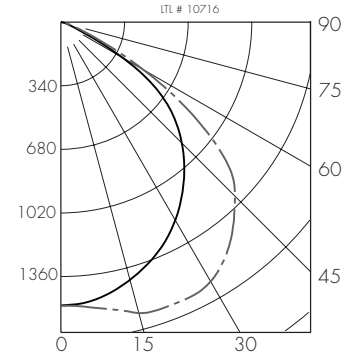

PROFILO 2LT T5/T5HO FLUORESCENT 4' TRACK

PROF
2LT T5/T5HO 4'

TYPE :

FIXTURE DATA: For 28w T5 data, multiply by 0.56

Complete photometric data (.ies format) available upon request.

PROFILO 2lt 54W T5 HIGH OUTPUT FLUORESCENT
4 Foot (nominal), 2 Lamp Fixture Type
Lamp: Philips F54T5/835/HO/ALTO Lamp Lumens: 4400
Track Mounting

ZONAL LUMEN SUMMARY

Zone	Lumens	%Lamp	%Fixt
0-30	1263	14.4	31.9
0-40	2117	24.1	53.5
0-60	3684	41.9	93.1
0-90	3956	45.0	100.0
90-180	0	0.0	0.0
0-180	3956	45.0	100.0

Total Luminaire Efficiency = 45.0%

APPLICATION DATA:

Footcandles on Wall

Footcandles are average and rounded off.
Data for multiple units are based on a minimum of five units.

Distance From Ceiling	6'								
	1'	2'	3'	4'	5'	6'	7'	8'	9'
1'	46	42	32	25	31	41	45		
2'	75	70	61	55	60	70	74		
3'	64	62	57	55	57	61	63		
4'	49	48	46	44	45	47	48		
5'	36	36	35	35	35	35	36		
6'	28	28	28	27	27	27	27		
7'	23	23	22	22	22	22	22		
8'	19	19	19	19	19	18	18		
9'	16	16	16	16	16	16	16		

Distance From Ceiling	8'									
	1'	2'	3'	4'	5'	6'	7'	8'	9'	10'
1'	60	56	44	33	28	33	44	55	60	
2'	63	59	51	42	39	42	51	59	62	
3'	53	51	46	40	38	40	45	51	53	
4'	40	39	37	34	33	34	36	39	40	
5'	31	30	29	28	27	28	29	30	30	
6'	24	24	23	23	22	23	23	24	24	
7'	20	20	19	19	19	19	19	19	20	
8'	17	17	17	16	16	16	17	17	17	
9'	14	15	15	15	14	14	15	14	14