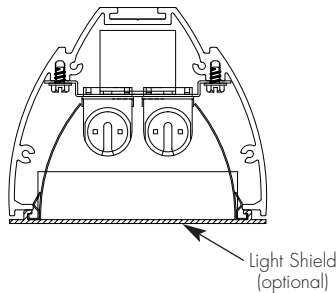

PROFILO 2LT T5/T5HO FLUORESCENT 4' TRACK

PROF
2LT T5/T5HO 4'

APPLICATION:

Retail and commercial wall wash and display lighting

MOUNTING:

Track mount

CONSTRUCTION:

One piece extruded aluminum housing
Die-formed cold-rolled steel internal wiring chassis

LABELING:

UL and CUL listed

OPTICS:

2 T5 or T5 high output fluorescent lamp
Symmetrical distribution
Formed snap-in semi-specular aluminum baffle
Parabolic blades, 3/4" high x 1 1/2" O.C.
Optional clear acrylic, UV reduction light shield
0-90° tilt

PROJECT:

TYPE:

ELECTRICAL

Ballast	Lamping				
	2-28w		2-54w		
	Input watts	Amps	Input watts	Amps	
Electronic	120v	64	.55	120	1.0

Amerlux reserves the right to change details that do not affect overall function and performance.

ORDERING INFORMATION:

Model	Wattage	Lamp Type	Ballast	Finish	Mounting	Voltage	Options/Accessories
PROF	2-28	T5	E - electronic	WT - white textured BT - black textured ST - silver textured — (other RAL)	TN1 - Global 1cir 120v TN3 - Global 3cir 120v — (other)	120	LS - light shield (food service areas)
	2-54	T5HO					

Example: PROF-2-54-T5HO-E-WT-TN3-120

Cat #: