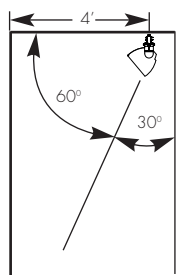

Total Luminaire Efficiency = 45.0%

APPLICATION DATA:

Footcandles on Wall

Footcandles are average and rounded off.
Data for multiple units are based on a minimum of five units.

Track 3 Feet From Wall

Distance From Ceiling	6' Track Length							
	1'	2'	3'	4'	5'	6'	7'	8'
1'	46	42	32	25	31	41	45	
2'	75	70	61	55	60	70	74	
3'	64	62	57	55	57	61	63	
4'	49	48	46	44	45	47	48	
5'	36	36	35	35	35	35	36	
6'	28	28	28	27	27	27	27	
7'	23	23	22	22	22	22	22	
8'	19	19	19	19	19	18	18	
9'	16	16	16	16	16	16	16	

Track 4 Feet From Wall

Distance From Ceiling	8' Track Length									
	1'	2'	3'	4'	5'	6'	7'	8'	9'	10'
1'	60	56	44	33	28	33	44	55	60	
2'	63	59	51	42	39	42	51	59	62	
3'	53	51	46	40	38	40	45	51	53	
4'	40	39	37	34	33	34	36	39	40	
5'	31	30	29	28	27	28	29	30	30	
6'	24	24	23	23	22	23	23	24	24	
7'	20	20	19	19	19	19	19	19	20	
8'	17	17	17	16	16	16	17	17	17	
9'	14	15	15	15	14	14	15	14	14	