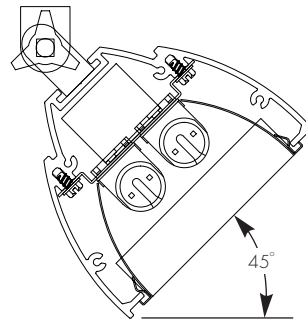

PROFILO

2LT T5/T5HO FLUORESCENT 4' SINGLE POINT MOUNTING

PROF-SM

2LT T5/T5HO 4'

APPLICATION:

Retail and commercial wall wash and display lighting

MOUNTING:

Track, busway or canopy mount

CONSTRUCTION:

One piece extruded aluminum housing
Die-formed cold-rolled steel internal wiring chassis

LABELING:

UL and CUL listed

OPTICS:

2 T5 or T5 high output fluorescent lamps
Formed snap-in semi-specular aluminum baffle
Parabolic blades, 3/4" high x 1 1/2" O.C.
Optional clear acrylic, UV reduction light shield
0-90° tilt, 358° rotation

PROJECT:

TYPE:

ELECTRICAL

Ballast	Voltage	Lamping			
		2-28w		2-54w	
		Input watts	Amps	Input watts	Amps
Electronic	120v	64	.55	120	1.0
	277v	63	.23	117	.43

Amerlux reserves the right to change details that do not affect overall function and performance.

ORDERING INFORMATION:

Model	Wattage	Lamp Type	Ballast	Finish	Mounting	Voltage	Options/Accessories
PROF-SM	2-28	T5	E - electronic	WT - white textured BT - black textured ST - silver textured — (other RAL)	TEK - Global 2cir/2neut 120v TN3 - Global 3cir 120v TN2 - Global 2cir/2neut 277v C - canopy B - busway — (other)	120 277	LS - light shield
	2-54	T5 HO					

Example: PROF-SM-2-54-T5HO-E-WT-TN3-120

Cat #: