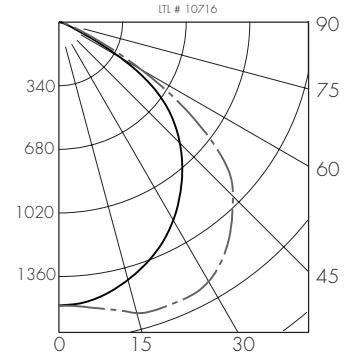

PROFILO

2LT T5/T5HO FLUORESCENT 4' SINGLE POINT MOUNTING

PROF-SM
2LT T5/T5HO 4'

TYPE :

FIXTURE DATA: For 28w T5 data, multiply by 0.56

Complete photometric data (.ies format) available upon request.

PROFILO 2lt 54W T5 HIGH OUTPUT FLUORESCENT
4 Foot (nominal), 2 Lamp Fixture Type
Lamp: Philips F54T5/835/HO/ALTO Lamp Lumens: 4400
Track Mounting

ZONAL LUMEN SUMMARY

Zone	Lumens	%Lamp	%Fixt
0-30	1263	14.4	31.9
0-40	2117	24.1	53.5
0-60	3684	41.9	93.1
0-90	3956	45.0	100.0
90-180	0	0.0	0.0
0-180	3956	45.0	100.0

Total Luminaire Efficiency = 45.0%

APPLICATION DATA:

Footcandles on Wall

Footcandles are average and rounded off.
Data for multiple units are based on a minimum of five units.

Distance From Ceiling	6' Track Length							
	1'	2'	3'	4'	5'	6'	7'	8'
1'	46	42	32	25	31	41	45	
2'	75	70	61	55	60	70	74	
3'	64	62	57	55	57	61	63	
4'	49	48	46	44	45	47	48	
5'	36	36	35	35	35	35	36	
6'	28	28	28	27	27	27	27	
7'	23	23	22	22	22	22	22	
8'	19	19	19	19	19	18	18	
9'	16	16	16	16	16	16	16	

Distance From Ceiling	8' Track Length									
	1'	2'	3'	4'	5'	6'	7'	8'	9'	10'
1'	60	56	44	33	28	33	44	55	60	
2'	63	59	51	42	39	42	51	59	62	
3'	53	51	46	40	38	40	45	51	53	
4'	40	39	37	34	33	34	36	39	40	
5'	31	30	29	28	27	28	29	30	30	
6'	24	24	23	23	22	23	23	24	24	
7'	20	20	19	19	19	19	19	19	20	
8'	17	17	17	16	16	16	17	17	17	
9'	14	15	15	15	14	14	15	14	14