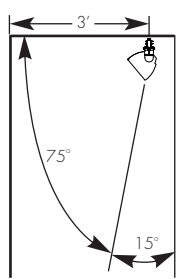

Total Luminaire Efficiency = 45.0%

APPLICATION DATA:

Footcandles on Wall

Footcandles are average and rounded off.
Data for multiple units are based on a minimum of five units.

Track 3 Feet From Wall

Distance From Ceiling	6' Track Length							
	1'	2'	3'	4'	5'	6'	7'	8'
1'	46	42	32	25	31	41	45	
2'	75	70	61	55	60	70	74	
3'	64	62	57	55	57	61	63	
4'	49	48	46	44	45	47	48	
5'	36	36	35	35	35	35	36	
6'	28	28	28	27	27	27	27	
7'	23	23	22	22	22	22	22	
8'	19	19	19	19	19	18	18	
9'	16	16	16	16	16	16	16	

Track 4 Feet From Wall

Distance From Ceiling	8' Track Length									
	1'	2'	3'	4'	5'	6'	7'	8'	9'	10'
1'	60	56	44	33	28	33	44	55	60	
2'	63	59	51	42	39	42	51	59	62	
3'	53	51	46	40	38	40	45	51	53	
4'	40	39	37	34	33	34	36	39	40	
5'	31	30	29	28	27	28	29	30	30	
6'	24	24	23	23	22	23	23	24	24	
7'	20	20	19	19	19	19	19	19	20	
8'	17	17	17	16	16	16	17	17	17	
9'	14	15	15	15	14	14	15	14	14	