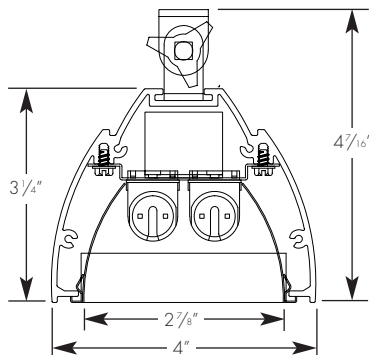

PROFILO

2LT T5/T5HO FLUORESCENT 4' SINGLE POINT MOUNTING

PROF-SM

2LT T5/T5HO 4'

APPLICATION:

Retail and commercial wall wash and display lighting

MOUNTING:

Track, busway or canopy mount

CONSTRUCTION:

One piece extruded aluminum housing
Die-formed cold-rolled steel internal wiring chassis

LABELING:

UL and CUL listed

OPTICS:

2 T5 or T5 high output fluorescent lamps
Formed snap-in semi-specular aluminum baffle
Parabolic blades, 3/4" high x 1 1/2" O.C.
Optional clear acrylic, UV reduction light shield
0-90° tilt, 358° rotation

PROJECT:

TYPE:

ELECTRICAL

Ballast	Voltage	Lamping			
		2-28w		2-54w	
		Input watts	Amps	Input watts	Amps
Electronic	120v	64	.55	120	1.0
	277v	63	.23	117	.43

Amerlux reserves the right to change details that do not affect overall function and performance.

ORDERING INFORMATION:

Model	Wattage	Lamp Type	Ballast	Finish	Mounting	Voltage	Options/Accessories
PROF-SM	2-28	T5	E - electronic	WT - white textured BT - black textured ST - silver textured — (other RAL)	TEK - Global 2cir/2neut 120v TN3 - Global 3cir 120v TN2 - Global 2cir/2neut 277v C - canopy B - busway — (other)	120 277	LS - light shield
	2-54	T5 HO					

Example: PROF-SM-2-54-T5HO-E-WT-TN3-120

Cat #: