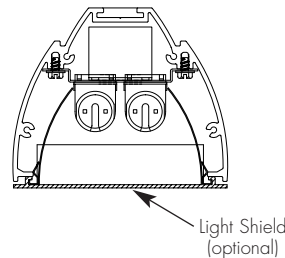

ELECTRICAL

Ballast	Voltage	Lamping			
		2-28w		2-54w	
		Input watts	Amps	Input watts	Amps
Electronic	120v	64	.55	120	1.0
	277v	63	.23	117	.43

Amerlux reserves the right to change details that do not affect overall function and performance.

ORDERING INFORMATION:

Model	Wattage	Lamp Type	Ballast	Finish	Mounting	Voltage	Options/Accessories
PROF-SM	2-28	T5	E - electronic	WT - white textured BT - black textured ST - silver textured — (other RAL)	TEK - Global 2cir/2neut 120v TN3 - Global 3cir 120v TN2 - Global 2cir/2neut 277v C - canopy B - busway — (other)	120 277	LS - light shield
	2-54	T5 HO					

Example: PROF-SM-2-54-T5HO-E-WT-TN3-120

Cat #: