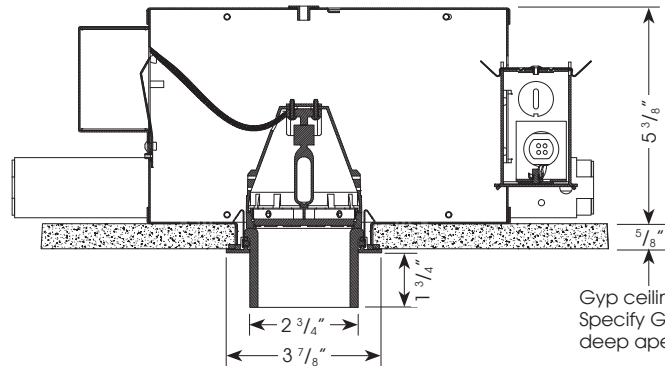

LAMPING:

CMH T4GU6.5 base, 15w (SYLVANIA METALARC® POWERBALL®), 20w and 39w

REFLECTOR CONSTRUCTION:

Die-cast aluminum trim with brushed finish and clear coat
Blow molded satin opal etched glass

MOUNTING:

Specify ceiling mounting:
GRID: 1" deep aperture collar
GB (Gyp. Board): 5/8" deep aperture collar
Extra thick ceiling ring available for ceilings over 1" thick, consult factory
Note: Tilt adjustment reduced to 30° in ceilings 1 1/4" thick

LABELING:

cUL listed
Damp location

PROJECT:

TYPE:

ELECTRICAL

Ballast	Input Volts	Lamping					
		15w		20w		39w	
		Watts	Amps*	Watts	Amps*	Watts	Amps*
Electronic 120v	120	18	.15	24	.20	45	.40
277v	277	18	.07	24	.09	45	.16

*data is for open circuit current
CMH T4GU6.5 base metal halide, 15w, 20w and 39w
Electronic ballast

Ceiling Cut Out Dimension: 3 7/16"

Amerlux reserves the right to change details that do not affect overall function and performance.