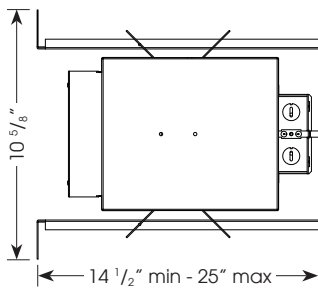

EVOKE 2.9 ROUND GLASS DOWNLIGHT

E2.9RG
T4GU6.5

APPLICATION:

Commercial and retail ambient and task lighting

HOUSING CONSTRUCTION:

20 ga. steel painted matte black
Formed aperture plate with 5/8" lip (GB-standard)
Integral adjustable locking mounting bars
Thermally protected
GU6.5 TAL pulse rated socket

OPTICS:

Die-cast lamp housing, with twist in/out lens holder
Spun faceted & peened optics, specially designed for T4GU6.5 lamps
Accepts up to 2 accessories
Available in custom tints to tune beam to provide incandescent-like hue

LAMPING:

CMH T4GU6.5 base, 15w (SYLVANIA METALARC® POWERBALL®), 20w and 39w

REFLECTOR CONSTRUCTION:

Die-cast aluminum trim with brushed finish and clear coat
Blow molded satin opal etched glass

MOUNTING:

Specify ceiling mounting:
GRID: 1" deep aperture collar
GB (Gyp. Board): 5/8" deep aperture collar
Extra thick ceiling ring available for ceilings over 1" thick, consult factory
Note: Tilt adjustment reduced to 30° in ceilings 1 1/4" thick

LABELING:

cUL listed
Damp location

PROJECT:

TYPE:

ELECTRICAL

Ballast	Input Volts	Lamping					
		15w		20w		39w	
		Watts	Amps*	Watts	Amps*	Watts	Amps*
Electronic 120v	120	18	.15	24	.20	45	.40
277v	277	18	.07	24	.09	45	.16

*data is for open circuit current
CMH T4GU6.5 base metal halide, 15w, 20w and 39w
Electronic ballast

Ceiling Cut Out Dimension: 3 7/16"

Amerlux reserves the right to change details that do not affect overall function and performance.

ORDERING INFORMATION:

Housing Model	Wattage	Lamp Type	Voltage	Beam Spread	Ceiling Mounting	Optic Options	Reflector Model	Aperture Finish
E2.9RD	15 20 39	T4GU6.5	120 277	CL - spot, 12° NF - narrow flood, 18° FL - flood, 25° WF - wide flood, 40°	GB - 5/8" deep collar GRID - 1" deep collar - (other, consult factory)	GOLD - ferric gold optic reflector DB2690 - DB2690 optic reflector	E2.9RG	SONA - satin opal glass with brushed aluminum ring

Complete Unit Specification: E2.9RD-20-T4GU6.5-120-NF-GB/E2.9RG-SONA
Housing Only: E2.9RD-20-T4GU6.5-120-NF-GB
Reflector Only: E2.9RG-SONA

Cat #: