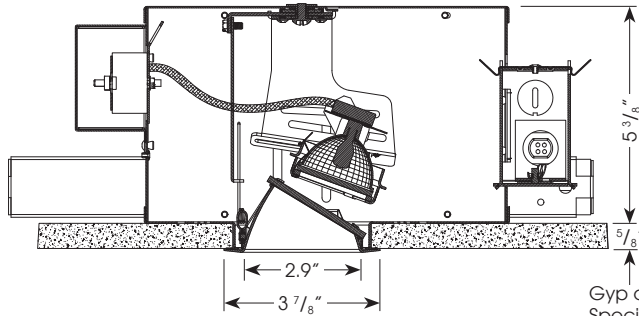

MOUNTING:

Specify ceiling mounting:
GRID: 1" deep aperture collar
GB (Gyp. Board): 5/8" deep aperture collar
Extra thick ceiling ring available for ceilings over 1" thick, consult factory
Note: Tilt adjustment reduced to 30° in ceilings 1 1/4" thick

LABELING:

cUL listed
Wet location

PROJECT:

TYPE:

Ceiling Cut Out Dimension: 3 7/16" dia.

Gyp ceiling shown. Specify GRID for 1" deep aperture collar.

ELECTRICAL

Ballast	Lamping 50w	Input	
		Watts	Amps
Electronic	120v	50	.42
	277v	50	.18