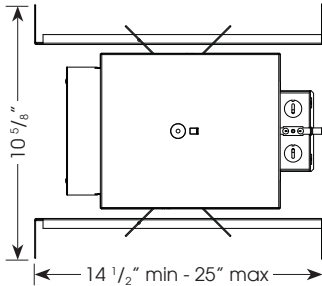

MOUNTING:

Specify ceiling mounting:
GRID: 1" deep aperture collar
GB (Gyp. Board): 5/8" deep aperture collar
Extra thick ceiling ring available for ceilings over 1" thick, consult factory
Note: Tilt adjustment reduced to 30° in ceilings 1 1/4" thick

LABELING:

cUL listed
Wet location

PROJECT:

TYPE:

Ceiling Cut Out Dimension: 3 7/16" dia.

Gyp ceiling shown. Specify GRID for 1" deep aperture collar.

ELECTRICAL

Ballast	Lamping 50w	Input	
		Watts	Amps
Electronic	120v	50	.42
	277v	50	.18