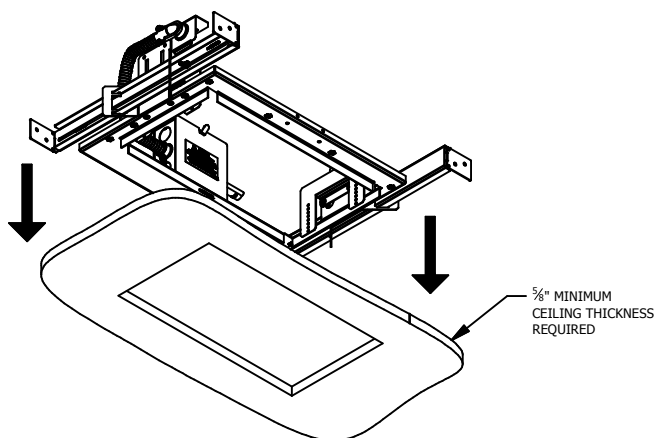

INSTRUCTION SHEET

INSTALLATION INSTRUCTIONS, VELATO RECESSED MULTIPLE FIXTURE, TRIMMED

689-0564

PAGE 1 OF 1

WARNING - RISK OF FIRE AND ELECTRICAL SHOCK. FIXTURE MUST BE INSTALLED BY A QUALIFIED ELECTRICIAN ONLY. FIXTURE IS INTENDED FOR INSTALLATION IN ACCORDANCE WITH THE NATIONAL ELECTRICAL CODE, LOCAL AND FEDERAL SPECIFICATIONS. DISCONNECT POWER AT ELECTRICAL PANEL BEFORE SERVICING. RETAIN THESE INSTRUCTIONS FOR MAINTENANCE REFERENCE.

1. CEILING CUTOUT

1LT: 7 1/8" X 7 1/8"

2LT: 7 1/8" X 13 5/8"

3LT: 7 1/8" X 19 3/8"

2.

3.

4.

5.