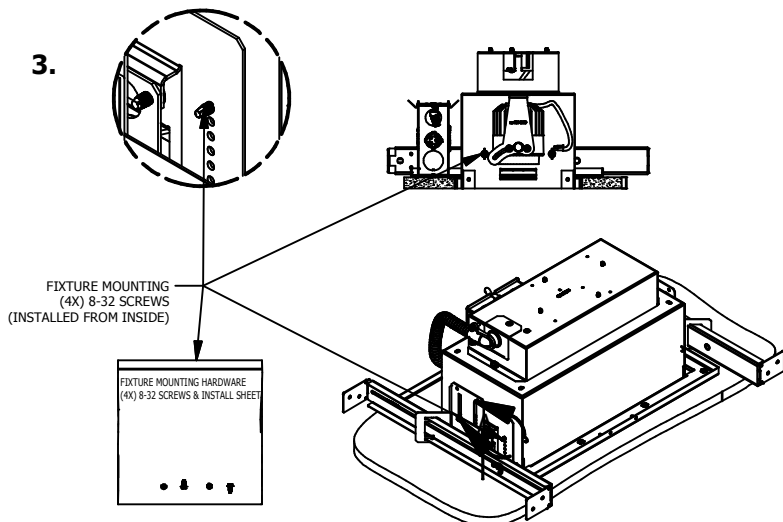

INSTRUCTION SHEET

INSTALLATION INSTRUCTIONS, VELATO RECESSED MULTIPLE FIXTURE, TRIMMED

689-0564

PAGE 1 OF 1

WARNING - RISK OF FIRE AND ELECTRICAL SHOCK. FIXTURE MUST BE INSTALLED BY A QUALIFIED ELECTRICIAN ONLY. FIXTURE IS INTENDED FOR INSTALLATION IN ACCORDANCE WITH THE NATIONAL ELECTRICAL CODE, LOCAL AND FEDERAL SPECIFICATIONS. DISCONNECT POWER AT ELECTRICAL PANEL BEFORE SERVICING. RETAIN THESE INSTRUCTIONS FOR MAINTENANCE REFERENCE.

1. CEILING CUTOUT

1LT: 7 1/8" X 7 1/8"

2LT: 7 1/8" X 13 5/8"

3LT: 7 1/8" X 19 3/8"

2.

3.

4.

5.