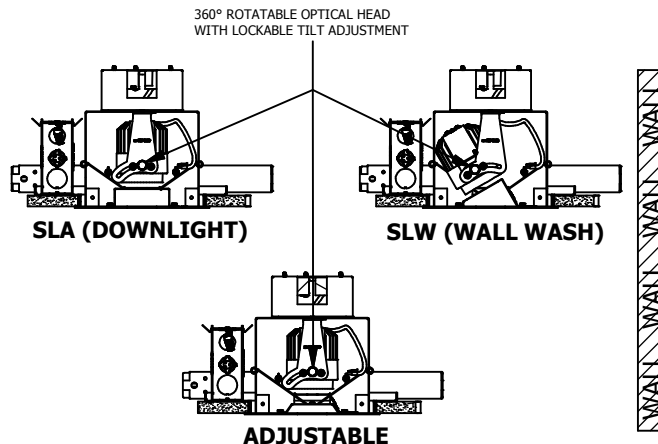

INSTRUCTION SHEET

INSTALLATION INSTRUCTIONS, VELATO RECESSED MULTIPLE FIXTURE, TRIMMED

689-0564

PAGE 1 OF 1

WARNING - RISK OF FIRE AND ELECTRICAL SHOCK. FIXTURE MUST BE INSTALLED BY A QUALIFIED ELECTRICIAN ONLY. FIXTURE IS INTENDED FOR INSTALLATION IN ACCORDANCE WITH THE NATIONAL ELECTRICAL CODE, LOCAL AND FEDERAL SPECIFICATIONS. DISCONNECT POWER AT ELECTRICAL PANEL BEFORE SERVICING. RETAIN THESE INSTRUCTIONS FOR MAINTENANCE REFERENCE.

1. CEILING CUTOUT

1LT: 7 1/8" X 7 1/8"

2LT: 7 1/8" X 13 5/8"

3LT: 7 1/8" X 19 3/8"

2.

3.

4.

5.