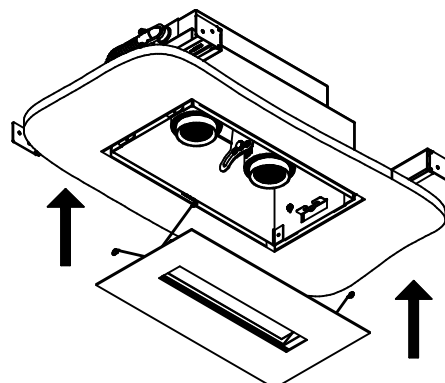

INSTRUCTION SHEET

INSTALLATION INSTRUCTIONS, VELATO RECESSED MULTIPLE FIXTURE, TRIMMED

689-0564

PAGE 1 OF 1

WARNING - RISK OF FIRE AND ELECTRICAL SHOCK. FIXTURE MUST BE INSTALLED BY A QUALIFIED ELECTRICIAN ONLY. FIXTURE IS INTENDED FOR INSTALLATION IN ACCORDANCE WITH THE NATIONAL ELECTRICAL CODE, LOCAL AND FEDERAL SPECIFICATIONS. DISCONNECT POWER AT ELECTRICAL PANEL BEFORE SERVICING. RETAIN THESE INSTRUCTIONS FOR MAINTENANCE REFERENCE.

1. CEILING CUTOUT

1LT: 7 1/8" X 7 1/8"

2LT: 7 1/8" X 13 5/8"

3LT: 7 1/8" X 19 3/8"

2.

3.

4.

5.