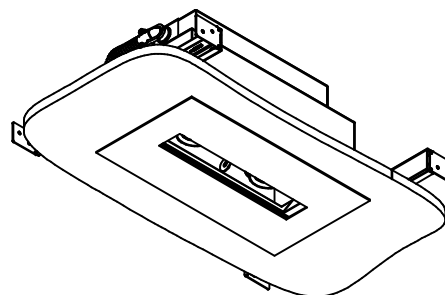

Amerlux, 178 Bauer Drive, Oakland, NJ 07436. T: 973-882-5010, F: 973-882-2604 www.amerlux.com