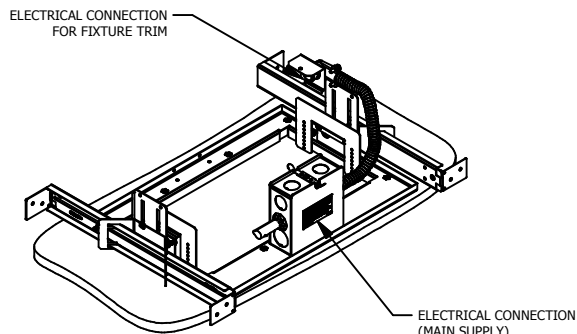

INSTRUCTION SHEET

INSTALLATION INSTRUCTIONS, VELATO RECESSED MULTIPLE FIXTURE, TRIMMED

689-0564

PAGE 1 OF 1

WARNING - RISK OF FIRE AND ELECTRICAL SHOCK. FIXTURE MUST BE INSTALLED BY A QUALIFIED ELECTRICIAN ONLY. FIXTURE IS INTENDED FOR INSTALLATION IN ACCORDANCE WITH THE NATIONAL ELECTRICAL CODE, LOCAL AND FEDERAL SPECIFICATIONS. DISCONNECT POWER AT ELECTRICAL PANEL BEFORE SERVICING. RETAIN THESE INSTRUCTIONS FOR MAINTENANCE REFERENCE.

1. CEILING CUTOUT

1LT: 7 1/8" X 7 1/8"

2LT: 7 1/8" X 13 5/8"

3LT: 7 1/8" X 19 3/8"

2.

3.

4.

5.