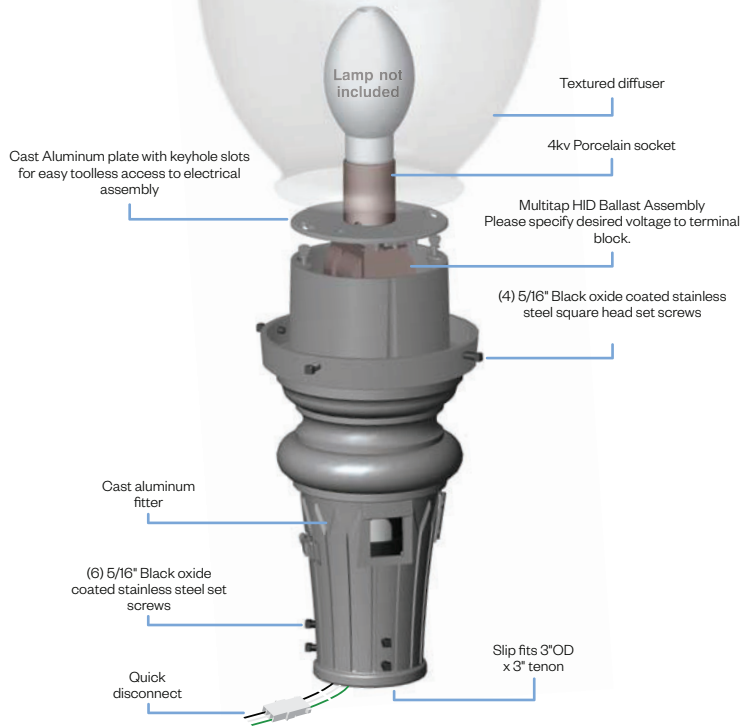

AO21 SERIES UTILITY LUMINAIRE

U:10.17.18

AO21
HID UTILITY

DESCRIPTION:

Lighting for exterior retail, commercial and hospitality environments. The AO21 Series consists of a decorative acorn combined with one of several styles of cast aluminum fitters.

INSTALLATION:

The luminaire will mount to a 3" OD post or tenon with 5/16" black oxide coated stainless steel set screws to ensure a solid connection. The diffuser will be held to the fitter by (4) 1/4-20" black oxide coated stainless steel captive set screws.

ELECTRICAL:

- High power factor ballast (HPF), core and coil type, pre-wired and tested
- Easy ballast pod access
- 4KV pulse rated porcelain socket
- Suitable for wet location

ETL listed, suitable for wet locations.

See next page for more complete ordering options

Part String

Example: DUF1-AO21PC-CL/100MH/120v/BLK

Assembly Details
(Example: DUF4-AO21)

Options

HSS90 & HSS180
House Side Shield for use with Optical Systems