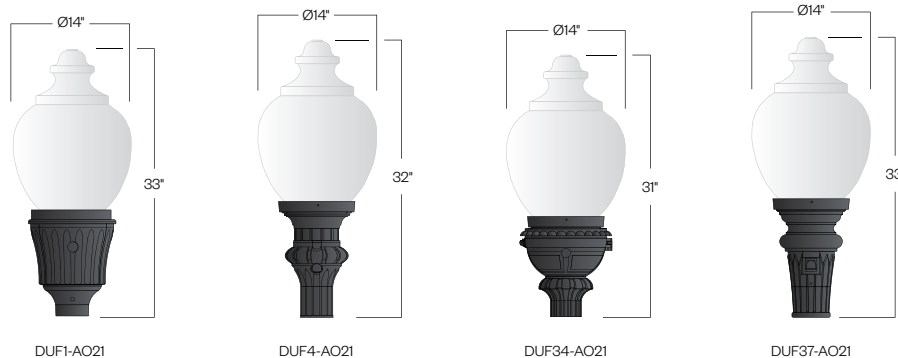

Ordering Information:

Model	Diffuser Material-Color	Optical Option	Light Source	Voltage	Finish	Accessories
DUF1-AO21 DUF4-AO21 DUF34-AO21 DUF37-AO21	PC-CL PC-WH DR-CL	L3 L5 FDR	70MH 100MH 150MH 70HPS 100HPS 150HPS	120v 208v 240v 277v	BLK CLB GBZ GRN GTB TBK TGR Custom	CFIN HSS-90 HSS-180 TW-PCL

See next page for more complete ordering options

Part String

Example: DUF1-AO21PC-CL/100MH/120v/BLK