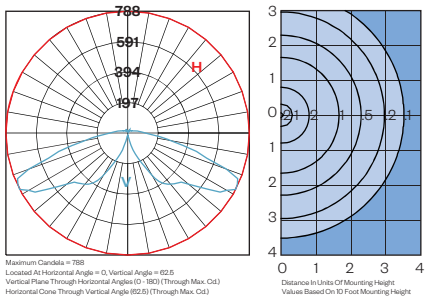

AO21 SERIES LED LUMINAIRE

AO21
LED

Engine Only Performance (bold indicates ordering code)

LED System	Driver Output	System Watts	Light Distribution	CCT	Engine Only Lumens	Engine Only LPW	DLC Globe Lumens	DLC Globes LPW
   AVI2	500M (500mA)	27W	SY (Symmetric)	27 (2,700K)	3,030 lm	112	2,270 lm	84
				30 (3,000K)	3,120 lm	116	2,880 lm	107
				40 (4,000K)	3,420 lm	126	3,150 lm	117
			AS (Asymmetric)	27 (2,700K)	2,910 lm	108	2,200 lm	81
				30 (3,000K)	3,000 lm	111	2,770 lm	103
				40 (4,000K)	3,140 lm	116	2,900 lm	107
			SO (Street Optic)	27 (2,700K)	2,980 lm	110	2,440 lm	82
				30 (3,000K)	3,060 lm	113	2,830 lm	105
				40 (4,000K)	3,220 lm	119	2,980 lm	110
	700M (700mA)	38W	SY	27 (2,700K)	4,120 lm	109	3,100 lm	81
				30 (3,000K)	4,240 lm	112	3,870 lm	103
				40 (4,000K)	4,640 lm	123	4,240 lm	112
			AS	27 (2,700K)	3,790 lm	100	2,990 lm	60
				30 (3,000K)	3,900 lm	103	3,610 lm	96
				40 (4,000K)	4,090 lm	108	3,780 lm	100
			SO	27 (2,700K)	4,010 lm	106	3,290 lm	86
				30 (3,000K)	4,130 lm	109	3,820 lm	101
				40 (4,000K)	4,330 lm	115	4,010 lm	106
	1200M (1200mA)	68W	SY	27 (2,700K)	6,110 lm	90	*	*
				30 (3,000K)	7,260 lm	107	6,720 lm	99
				40 (4,000K)	7,530 lm	111	6,970 lm	103
			AS	27 (2,700K)	5,690 lm	84	*	*
				30 (3,000K)	6,990 lm	103	6,470 lm	96
				40 (4,000K)	7,320 lm	108	6,770 lm	100
SO			27 (2,700K)	5,820 lm	86	*	*	
			30 (3,000K)	7,140 lm	106	6,610 lm	98	
			40 (4,000K)	7,500 lm	111	6,940 lm	103	

Approximate lumens delivered from raw light engine.

*These models are not DLC listed.

Photometry

AO21PC-CL-AVI2-700M-SY-27

AO21PC-CL/AVI2-700MA-SO-27

AO21PC-CL/AVI2-700M-AS-27