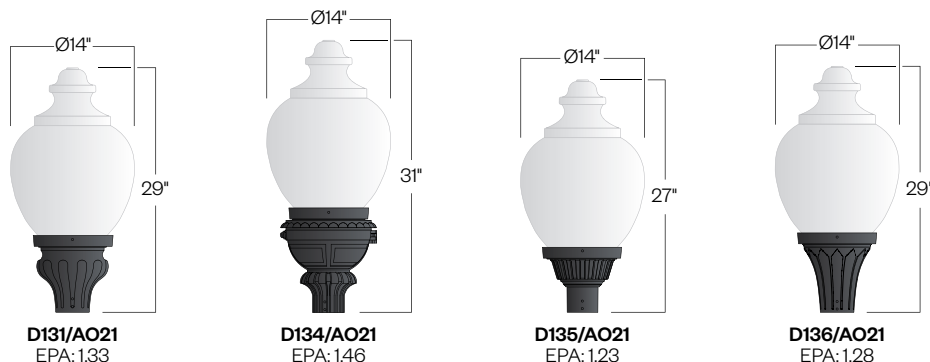

L70:

50,000+

ACCESSORIES:

- Cast aluminum Finial (**CFIN**)
- Dusk-to-dawn button type photocell (**PCL**)
- Controls Capable Harness (**CCH**)

PROJECT:

LOCATION:

FIXTURE TYPE:

NOTES: