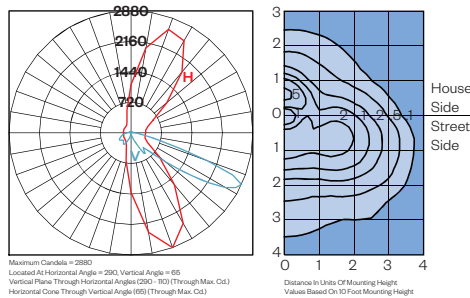

AO21 SERIES LED LUMINAIRE

AO21
LED

Engine Only Performance (bold indicates ordering code)

LED System	Driver Output	System Watts	Light Distribution	CCT	Engine Only Lumens	Engine Only LPW	DLC Globe Lumens	DLC Globes LPW
   AVI2	500M (500mA)	27W	SY (Symmetric)	27 (2,700K)	3,030 lm	112	2,270 lm	84
				30 (3,000K)	3,120 lm	116	2,880 lm	107
				40 (4,000K)	3,420 lm	126	3,150 lm	117
			AS (Asymmetric)	27 (2,700K)	2,910 lm	108	2,200 lm	81
				30 (3,000K)	3,000 lm	111	2,770 lm	103
				40 (4,000K)	3,140 lm	116	2,900 lm	107
			SO (Street Optic)	27 (2,700K)	2,980 lm	110	2,440 lm	82
				30 (3,000K)	3,060 lm	113	2,830 lm	105
				40 (4,000K)	3,220 lm	119	2,980 lm	110
	700M (700mA)	38W	SY	27 (2,700K)	4,120 lm	109	3,100 lm	81
				30 (3,000K)	4,240 lm	112	3,870 lm	103
				40 (4,000K)	4,640 lm	123	4,240 lm	112
			AS	27 (2,700K)	3,790 lm	100	2,990 lm	60
				30 (3,000K)	3,900 lm	103	3,610 lm	96
				40 (4,000K)	4,090 lm	108	3,780 lm	100
			SO	27 (2,700K)	4,010 lm	106	3,290 lm	86
				30 (3,000K)	4,130 lm	109	3,820 lm	101
				40 (4,000K)	4,330 lm	115	4,010 lm	106
	1200M (1200mA)	68W	SY	27 (2,700K)	6,110 lm	90	*	*
				30 (3,000K)	7,260 lm	107	6,720 lm	99
				40 (4,000K)	7,530 lm	111	6,970 lm	103
			AS	27 (2,700K)	5,690 lm	84	*	*
				30 (3,000K)	6,990 lm	103	6,470 lm	96
				40 (4,000K)	7,320 lm	108	6,770 lm	100
SO			27 (2,700K)	5,820 lm	86	*	*	
			30 (3,000K)	7,140 lm	106	6,610 lm	98	
			40 (4,000K)	7,500 lm	111	6,940 lm	103	

Approximate lumens delivered from raw light engine.

*These models are not DLC listed.

Photometry

AO21PC-CL-AVI2-700M-SY-27

AO21PC-CL/AVI2-700MA-SO-27

AO21PC-CL/AVI2-700M-AS-27