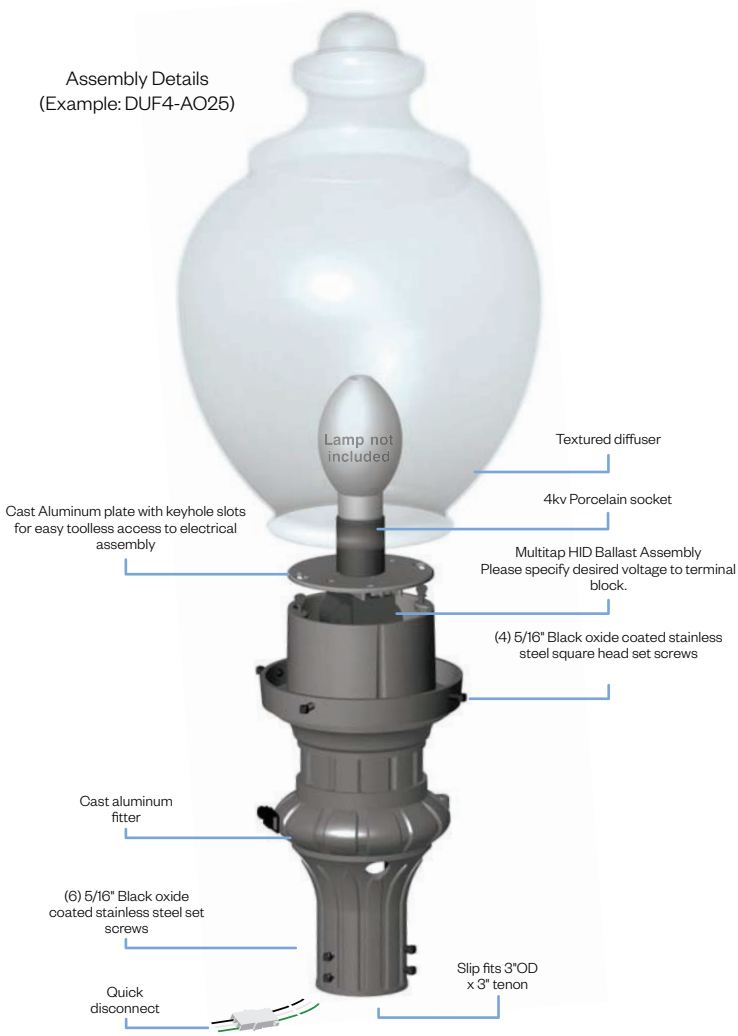

AO25 UTILITY SERIES LUMINAIRE

U.10.17.18

AO25
HID UTILITY

DESCRIPTION:

Lighting for exterior retail, commercial and hospitality environments. The AO25 Series consists of a decorative acorn combined with one of several styles of cast aluminum fitters.

INSTALLATION:

The luminaire will mount to a 3" OD post or tenon with 5/16" black oxide coated stainless steel set screws to ensure a solid connection. The diffuser will be held to the fitter by (4) 1/4-20" black oxide coated stainless steel captive set screws.

ELECTRICAL:

- High power factor ballast (HPF), core and coil type, pre-wired and tested
- Easy ballast pod access
- 4KV pulse rated porcelain socket
- Suitable for wet location

ETL listed, suitable for wet locations.

See next page for more complete ordering options

Part String

Example: DUF1-AO25/PC-CL/100MH/120v/BLK

Assembly Details
(Example: DUF4-AO25)

Options

HSS90 & HSS180
House Side Shield for use with Optical Systems