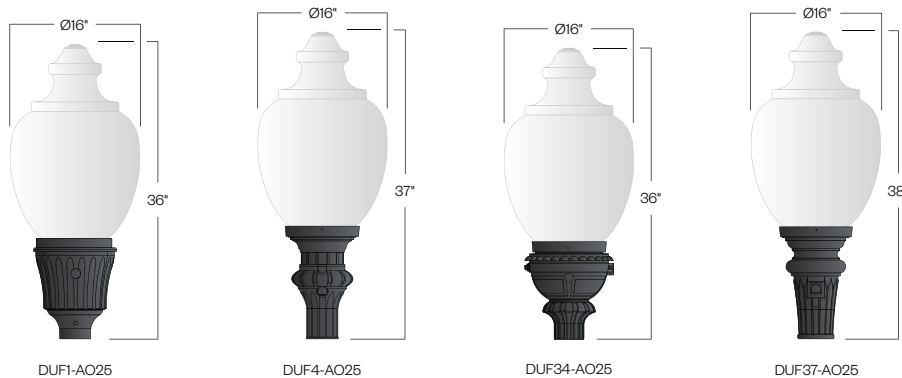

Ordering Information:

Model	Diffuser Material-Color	Optical Option	Light Source	Voltage	Finish	Accessories
DUF1-AO25 DUF4-AO25 DUF34-AO25 DUF37-AO25	PC-CL PC-WH DR-CL	L3 L5 FDR	70MH 100MH 150MH 70HPS 100HPS 150HPS	120v 208v 240v 277v	BLK CLB GBZ GRN GTB TBK TGR Custom	CFIN HSS-90 HSS-180 TW-PCL

See next page for more complete ordering options

Part String

Example: DUF1-AO25/PC-CL/100MH/120v/BLK