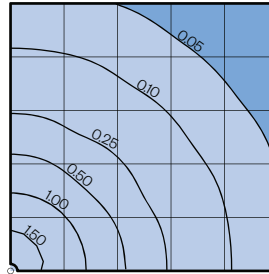

AO25 Assembly
175MH lamp
14,000 Lumen
12' Mounting Height
Grid Spacing is 12'

Socket Types

Wattage	Socket Type
70MH,100MH,150MH	Medium
70HPS,100HPS	Medium
150HPS	Mogul