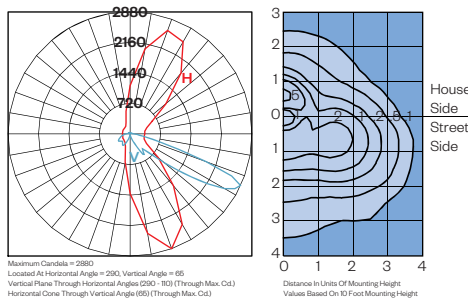

AO25 SERIES LED LUMINAIRE

AO25
LED

Engine Only Performance (bold indicates ordering code)

LED System	Driver Output	System Watts	Light Distribution	CCT	Engine Only Lumens	Engine Only LPW	DLC Globe Lumens	DLC Globes LPW
AVI2	500M (500mA)	27W	SY (Symmetric)	27 (2,700K)	3,030 lm	112	2,270 lm	84
				30 (3,000K)	3,120 lm	116	2,880 lm	107
				40 (4,000K)	3,420 lm	126	3,150 lm	117
			AS (Asymmetric)	27 (2,700K)	2,910 lm	108	2,200 lm	81
				30 (3,000K)	3,000 lm	111	2,770 lm	103
				40 (4,000K)	3,140 lm	116	2,900 lm	107
			SO (Street Optic)	27 (2,700K)	2,980 lm	110	2,440 lm	82
				30 (3,000K)	3,060 lm	113	2,830 lm	105
				40 (4,000K)	3,220 lm	119	2,980 lm	110
	700M (700mA)	38W	SY	27 (2,700K)	4,120 lm	109	3,100 lm	81
				30 (3,000K)	4,240 lm	112	3,870 lm	103
				40 (4,000K)	4,640 lm	123	4,240 lm	112
			AS	27 (2,700K)	3,790 lm	100	2,990 lm	60
				30 (3,000K)	3,900 lm	103	3,610 lm	96
				40 (4,000K)	4,090 lm	108	3,780 lm	100
			SO	27 (2,700K)	4,010 lm	106	3,290 lm	86
				30 (3,000K)	4,130 lm	109	3,820 lm	101
				40 (4,000K)	4,330 lm	115	4,010 lm	106
	1200M (1200mA)	68W	SY	27 (2,700K)	6,110 lm	90	*	*
				30 (3,000K)	7,260 lm	107	6,720 lm	99
				40 (4,000K)	7,530 lm	111	6,970 lm	103
			AS	27 (2,700K)	5,690 lm	84	*	*
				30 (3,000K)	6,990 lm	103	6,470 lm	96
				40 (4,000K)	7,320 lm	108	6,770 lm	100
SO			27 (2,700K)	5,820 lm	86	*	*	
			30 (3,000K)	7,140 lm	106	6,610 lm	98	
			40 (4,000K)	7,500 lm	111	6,940 lm	103	

Approximate lumens delivered from raw light engine.

*These models are not DLC listed.

Photometry

AO25PC-CL-AVI2-700M-SY-27

AO25PC-CL-AVI2-700MA-SO-27

AO25PC-CL-AVI2-700M-AS-27