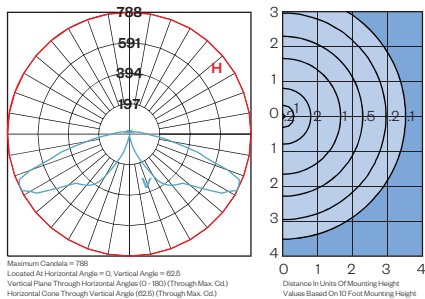

AO25 SERIES LED LUMINAIRE

AO25
LED

Engine Only Performance (bold indicates ordering code)

LED System	Driver Output	System Watts	Light Distribution	CCT	Engine Only Lumens	Engine Only LPW	DLC Globe Lumens	DLC Globes LPW
AVI2	500M (500mA)	27W	SY (Symmetric)	27 (2,700K)	3,030 lm	112	2,270 lm	84
				30 (3,000K)	3,120 lm	116	2,880 lm	107
				40 (4,000K)	3,420 lm	126	3,150 lm	117
			AS (Asymmetric)	27 (2,700K)	2,910 lm	108	2,200 lm	81
				30 (3,000K)	3,000 lm	111	2,770 lm	103
				40 (4,000K)	3,140 lm	116	2,900 lm	107
			SO (Street Optic)	27 (2,700K)	2,980 lm	110	2,440 lm	82
				30 (3,000K)	3,060 lm	113	2,830 lm	105
				40 (4,000K)	3,220 lm	119	2,980 lm	110
	700M (700mA)	38W	SY	27 (2,700K)	4,120 lm	109	3,100 lm	81
				30 (3,000K)	4,240 lm	112	3,870 lm	103
				40 (4,000K)	4,640 lm	123	4,240 lm	112
			AS	27 (2,700K)	3,790 lm	100	2,990 lm	60
				30 (3,000K)	3,900 lm	103	3,610 lm	96
				40 (4,000K)	4,090 lm	108	3,780 lm	100
			SO	27 (2,700K)	4,010 lm	106	3,290 lm	86
				30 (3,000K)	4,130 lm	109	3,820 lm	101
				40 (4,000K)	4,330 lm	115	4,010 lm	106
	1200M (1200mA)	68W	SY	27 (2,700K)	6,110 lm	90	*	*
				30 (3,000K)	7,260 lm	107	6,720 lm	99
				40 (4,000K)	7,530 lm	111	6,970 lm	103
			AS	27 (2,700K)	5,690 lm	84	*	*
				30 (3,000K)	6,990 lm	103	6,470 lm	96
				40 (4,000K)	7,320 lm	108	6,770 lm	100
SO			27 (2,700K)	5,820 lm	86	*	*	
			30 (3,000K)	7,140 lm	106	6,610 lm	98	
			40 (4,000K)	7,500 lm	111	6,940 lm	103	

Approximate lumens delivered from raw light engine.

*These models are not DLC listed.

Photometry

AO25PC-CL-AVI2-700M-SY-27

AO25PC-CL-AVI2-700MA-SO-27

AO25PC-CL-AVI2-700M-AS-27