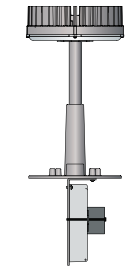

AO25 SERIES LED LUMINAIRE

AO25
LED

Engine Only Performance (bold indicates ordering code)