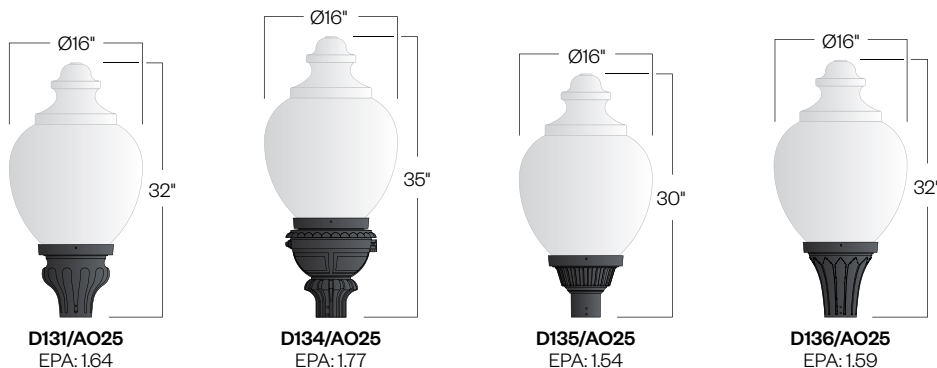

INSTALLATION:

The luminaire will mount to a 3" OD post or tenon with 5/16" black oxide coated stainless steel set screws to ensure a solid connection. The diffuser will be held to the fitter by (4) 5/16"-18 black oxide coated stainless steel captive set screws.

L70:

50,000+

ACCESSORIES:

- Cast aluminum Finial (**CFIN**)
- Dusk-to-dawn button type photocell (**PCL**)
- Controls Capable Harness (**CCH**)

PROJECT:

LOCATION:

FIXTURE TYPE:

NOTES: