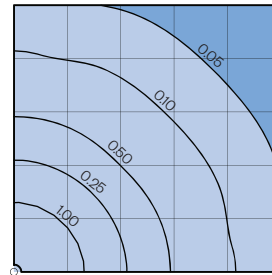

Typical HID light source
14,000 Lumen
12' Mounting Height
Grid Spacing is 12'

Socket Types

Wattage	Socket Type
70MH,100MH,150MH	Medium
70HPS,100HPS	Medium
150HPS	Mogul