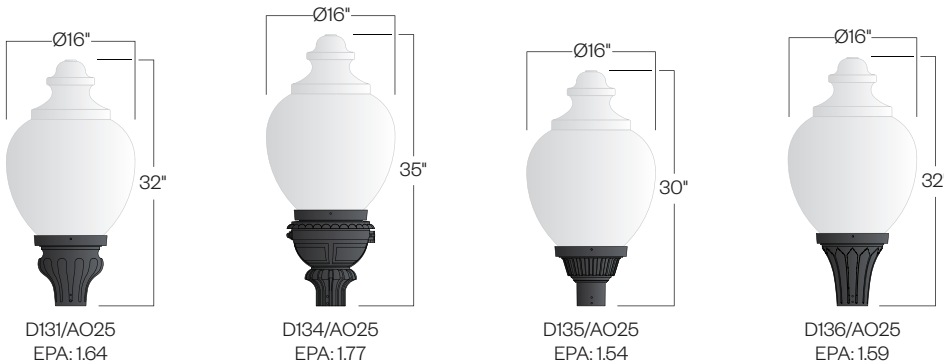

- Cast aluminum Finial (**CFIN**)
- 90 Degree house-side shield (**HSS-90**)
- 180 Degree house-side shield (**HSS-180**)
- Dusk-to-dawn Photocell (**PCL**)

PROJECT:

LOCATION:

FIXTURE TYPE:

NOTES:

Ordering Information