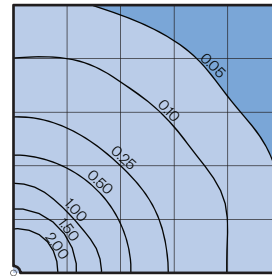

Photometry

AP24 Assembly
175MH lamp
14,000 Lumen
12' Mounting Height
Grid Spacing is 12'

Socket Types

Wattage	Socket Type
70MH,100MH,150MH	Medium
70HPS,100HPS	Medium
150HPS	Mogul