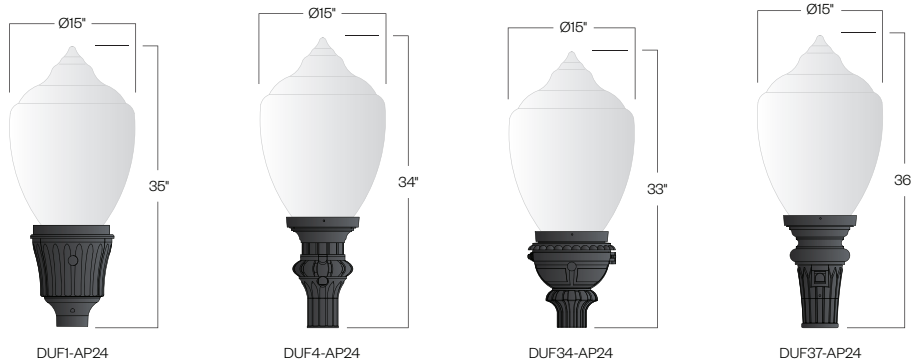

Ordering Information:

Model	Diffuser Material-Color	Optical Option	Light Source	Voltage	Finish	Accessories
DUF1-AP24 DUF4-AP24 DUF34-AP24 DUF37-AP24	PC-CL PC-WH DR-CL	L3 L5 FDR	70MH 100MH 150MH 70HPS 100HPS 150HPS	120v 208v 240v 277v	BLK CLB GBZ GRN GTB TBK TGR Custom	CFIN HSS-90 HSS-180 TW-PCL

See next page for more complete ordering options

Part String

Example: D131-AP24PC-CL/100MH/120v/BLK