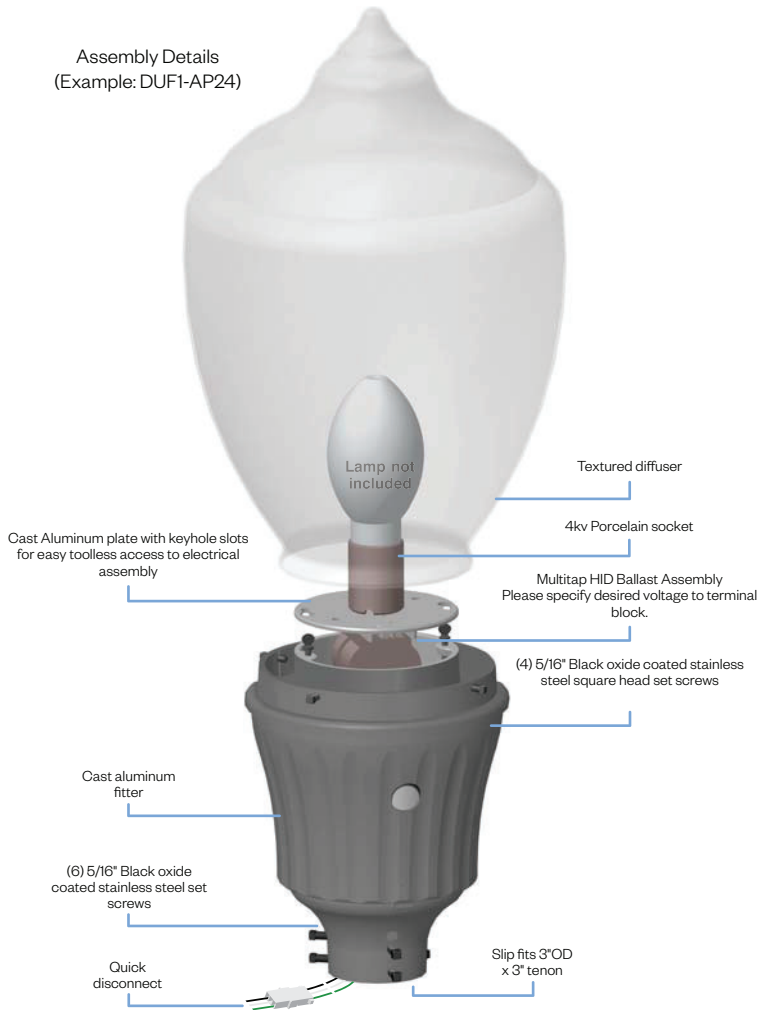

AP24 SERIES UTILITY LUMINAIRE

U.10.17.18

AP24
HID UTILITY

DESCRIPTION:

Lighting for exterior retail, commercial and hospitality environments. The AP24 Series consists of a decorative acorn combined with one of several styles of cast aluminum utility fitters.

INSTALLATION:

The luminaire will mount to a 3" OD post or tenon with 5/16" black oxide coated stainless steel set screws to ensure a solid connection. The diffuser will be held to the fitter by (4) 1/4-20" black oxide coated stainless steel captive set screws.

ELECTRICAL:

- High power factor ballast (HPF), core and coil type, pre-wired and tested
- Easy ballast pod access
- 4KV pulse rated porcelain socket
- Suitable for wet location

ETL listed, suitable for wet locations.

See next page for more complete ordering options

Part String

Example: D131-AP24PC-CL/100MH/120v/BLK

Assembly Details
(Example: DUF1-AP24)

Options

HSS90 & HSS180
House Side Shield for use with Optical Systems